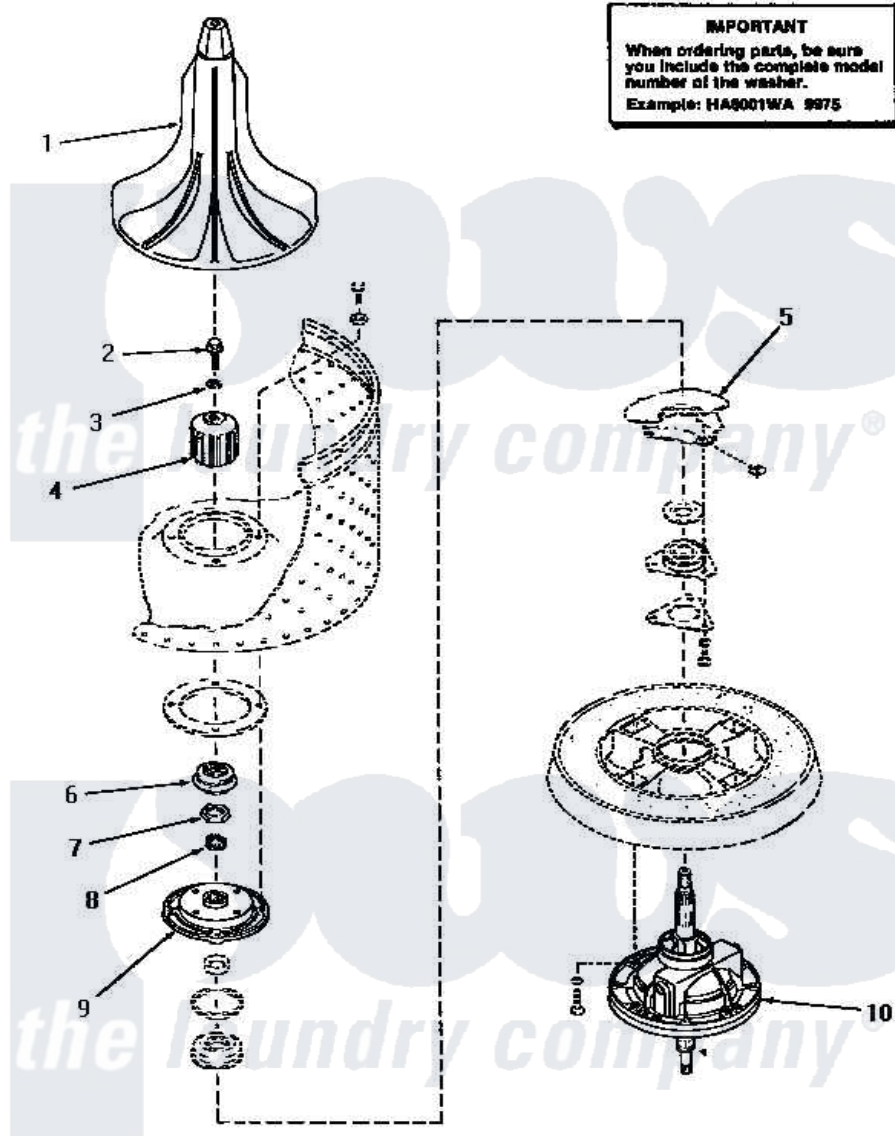

Amana HA4000 20 - SHORT POST DRIVE (ADDITION)

SHORT POST DRIVE

Amana [Residential Amana HA4000 Washer Parts](#) Parts Diagram 20 - SHORT POST DRIVE (ADDITION)
 Click on the part number to view part

Item	Original Part Number	Replaced By	Status	Part Description
1	30855	40000501W		Agitator, Flex Vane
2	30852			Screw, No.8-1/4 X 20 X 3/
3	30853		Not Available	SEAL
4	30071	R9900189		Kit, Drive Bell And Seal
5	Y00000000		Not Available	SEE NOTE OUTER TUB
6	30022		Not Available	ASSY,SEAL-HEAD xREPLACE
7	Y29220	40016301		Nut, Lock
8	29728	40008301		Insert, Spline
9	30034		Not Available	HUB ASSEMBLY
10	30848	33227P		Assembly- Tran
"	33227	33227P		Assembly- Tran