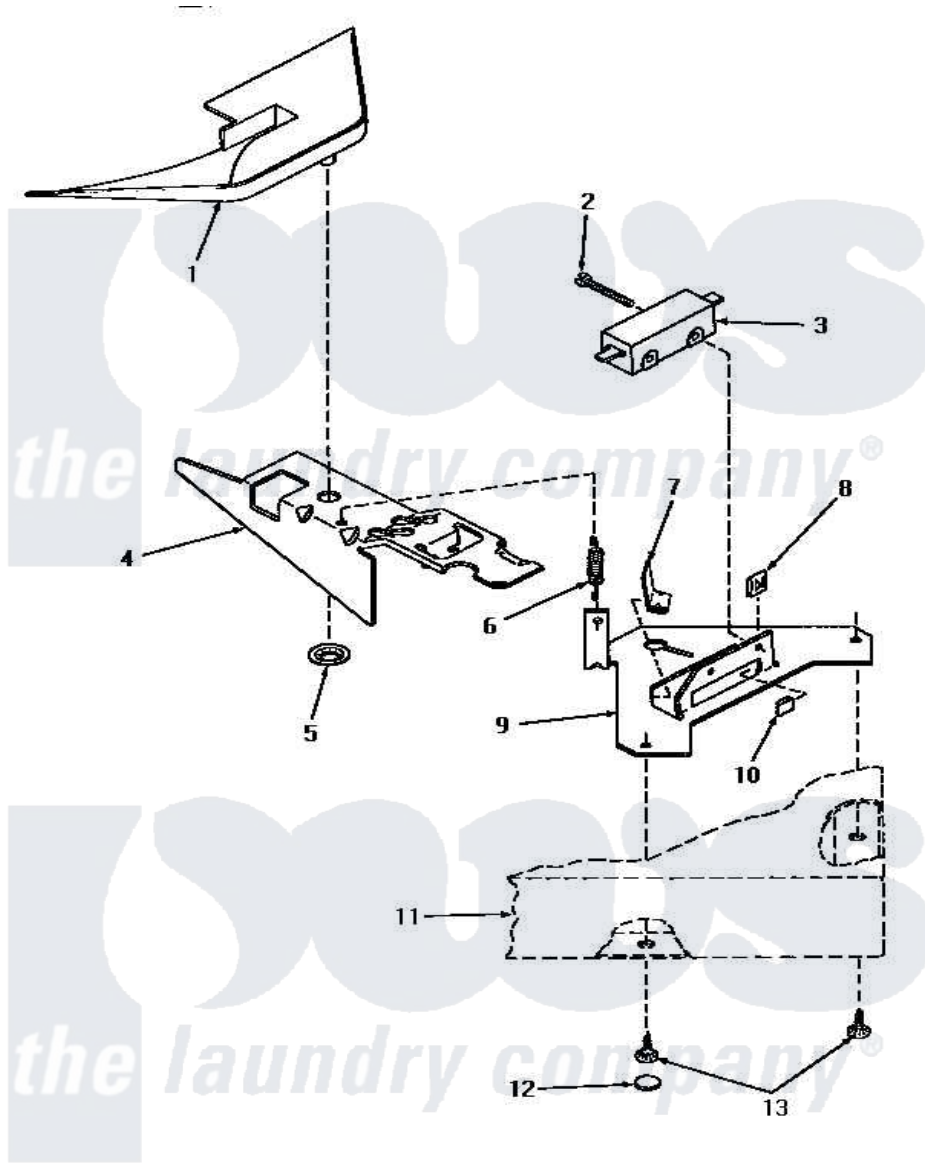

# Amana HA4000 21 - SWITCH & BRACKET ASSY

## SWITCH AND BRACKET ASSEMBLY

Amana [Residential Amana HA4000 Washer Parts](#) Parts Diagram 21 - SWITCH & BRACKET ASSY  
 Click on the part number to view part

Item	Original Part Number	Replaced By	Status	Part Description
1	29042		Not Available	SHIELD,LID SWITCH
2	Q6516		Not Available	SCREW,6-32 X 1 ROUND H
3	27249		Not Available	SWITCH
4	<a href="#">27602</a>			Lever, Out-Of-Bal Switch
5	<a href="#">29043</a>			Nut, Push
6	<a href="#">27603</a>			Spring, Switch Lever
7	<a href="#">Y27837</a>			Clip, Speed-"U" Type
8	27248		Not Available	NUT,SPEED U-TYPE
9	27250		Not Available	BRACKET,OUT-OF-BAL SWI
10	<a href="#">27610</a>			Clip, U
11	Y00000000		Not Available	SEE NOTE CABINET TOP
12	28291		Not Available	WASHER
13	<a href="#">28193</a>			Screw, 8-1/2 Tapping W/