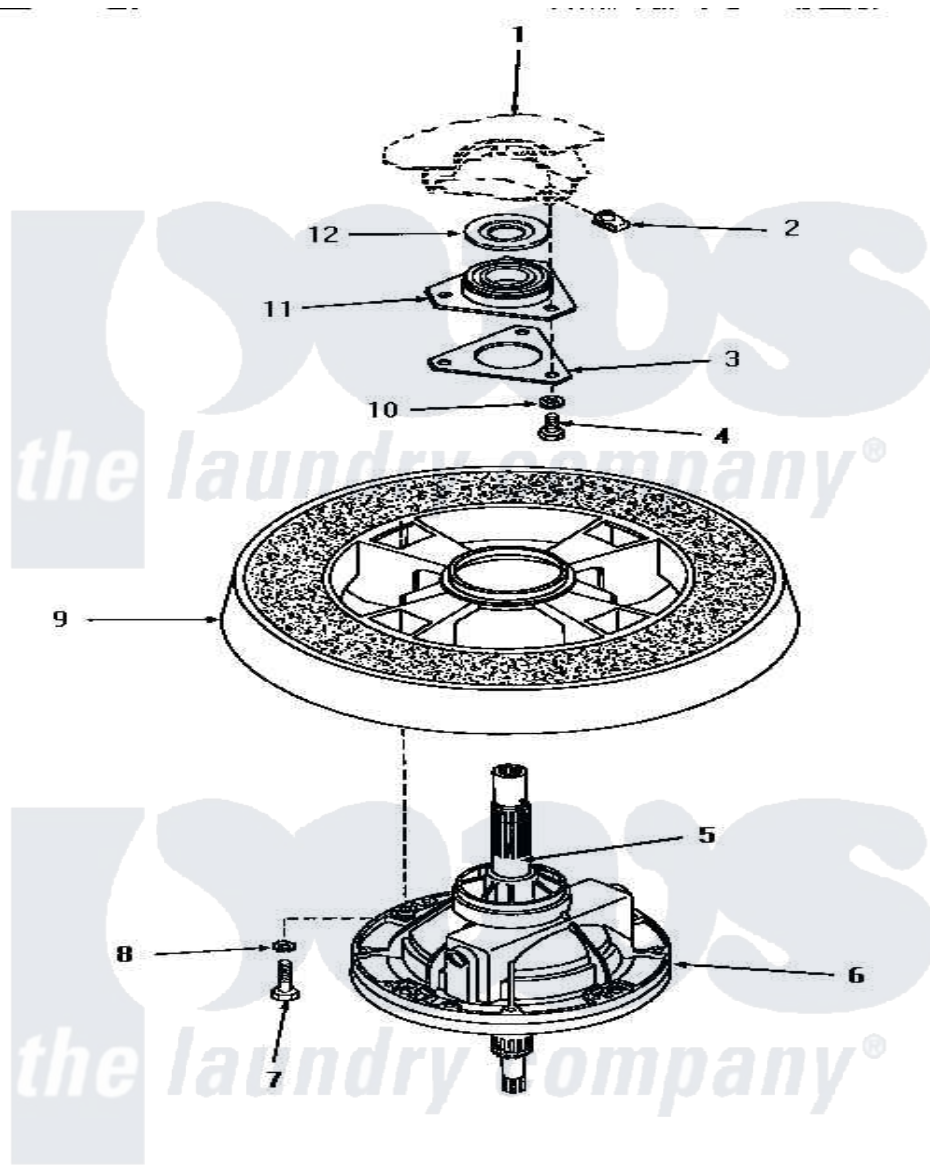

Amana HA4000 22 - TRANSMISSION ASSY & BALANCE RING

TRANSMISSION ASSEMBLY AND BALANCE RING

Amana Residential Amana HA4000 Washer Parts Parts Diagram 22 - TRANSMISSION ASSY & BALANCE RING

[Click on the part number to view part](#)

| Item | Original Part Number | Replaced By | Status | Part Description |
|------|------------------------|---------------------------|---------------|--------------------------|
| 1 | Y00000000 | | Not Available | SEE NOTE OUTER TUB |
| 2 | 27222 | | | Nut, Retainer 5/16-18 |
| 3 | 27166 | | Not Available | WASHER, BEARING HOUSING |
| 4 | 01355 | | Not Available | SCREW |
| 5 | 27604P | | | Never-Seeze 1 Oz Tube |
| 6 | 30946 | | Not Available | TRANSMISSION ASSEMBLY |
| 7 | 27200 | | Not Available | CAP SCREW |
| 8 | 02431 | | | Lockwasher, 1/4 Ext Shk |
| 9 | Y29117 | | Not Available | ASSY, BALANCE RING-COMPL |
| 10 | 04366 | | | Lockwasher, 5/16intshkp |
| 11 | 27182 | 40004201P | | Main Bearing Assembly |
| 12 | 27187 | | | Flinger |