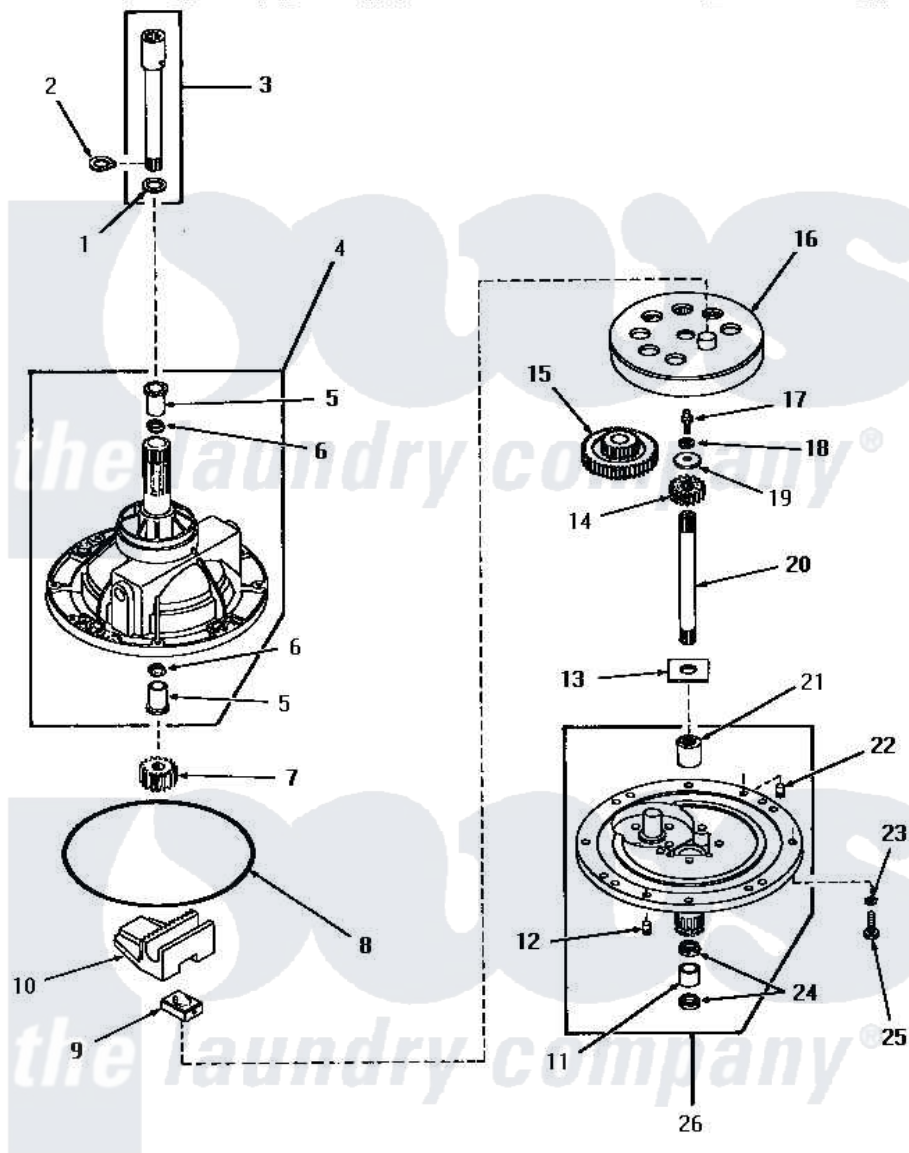

# Amana HA4001 01 - 28430 TRANSMISSION ASSY COMPONENTS

## COMPONENTS FOR 28430 TRANSMISSION ASSEMBLY

Amana [Residential Amana HA4001 Washer Parts](#) Parts Diagram 01 - 28430 TRANSMISSION ASSY COMPONENTS  
 Click on the part number to view part

Item	Original Part Number	Replaced By	Status	Part Description
1	Y00000000		Not Available	SEE NOTE SHIM WASHER -- (SEE NOTE)
2	<a href="#">27197</a>			Ring, Retaining
3	<a href="#">368P3</a>			Kit, Coupling And Shaft
4	27191		Not Available	TRANSMISSION CASE ASSEMBLY
"	28435		Not Available	TRANSMISSION CASE ASSEMBLY
5	27021		Not Available	BEARING
6	Y28114	<a href="#">40042701</a>		Seal- Oil
7	<a href="#">27003</a>			Pinion, Agitator
8	<a href="#">27028</a>			Gasket, Transmission Re
"	28434P		Not Available	LOCTITE
9	<a href="#">26493</a>			Slide
10	Y27001	<a href="#">Y31526</a>		Rack
11	<a href="#">27022</a>			Bearing
12	<a href="#">27172</a>			Pin, Dowel

13	<a href="#">27016</a>		Washer
14	<a href="#">29156</a>		Pinion, Input
15	<a href="#">27002</a>		Gear, Reduction
16	<a href="#">26577</a>		Assembly, Gear And Stud
17	27030	Not Available	SCREW, 1/4-20 SPECIAL
18	<a href="#">21456</a>		Lockwasher, 1/4 Intshkp
19	26509	<a href="#">40041501</a>	Washer
20	27081	<a href="#">27081P</a>	Shaft Input Package
21	27026	Not Available	COVER TRANSMISSION
22	<a href="#">27172</a>		Pin, Dowel
23	<a href="#">02431</a>		Lockwasher, 1/4 Ext Shk
24	Y28114	<a href="#">40042701</a>	Seal- Oil
25	<a href="#">20253</a>		Screw, Cap-1/4-20 X 1"
26	27192	Not Available	TRANSMISSION COVER ASSEMBLY
NI	27243	<a href="#">27243P</a>	Oil, CW Transmission F-