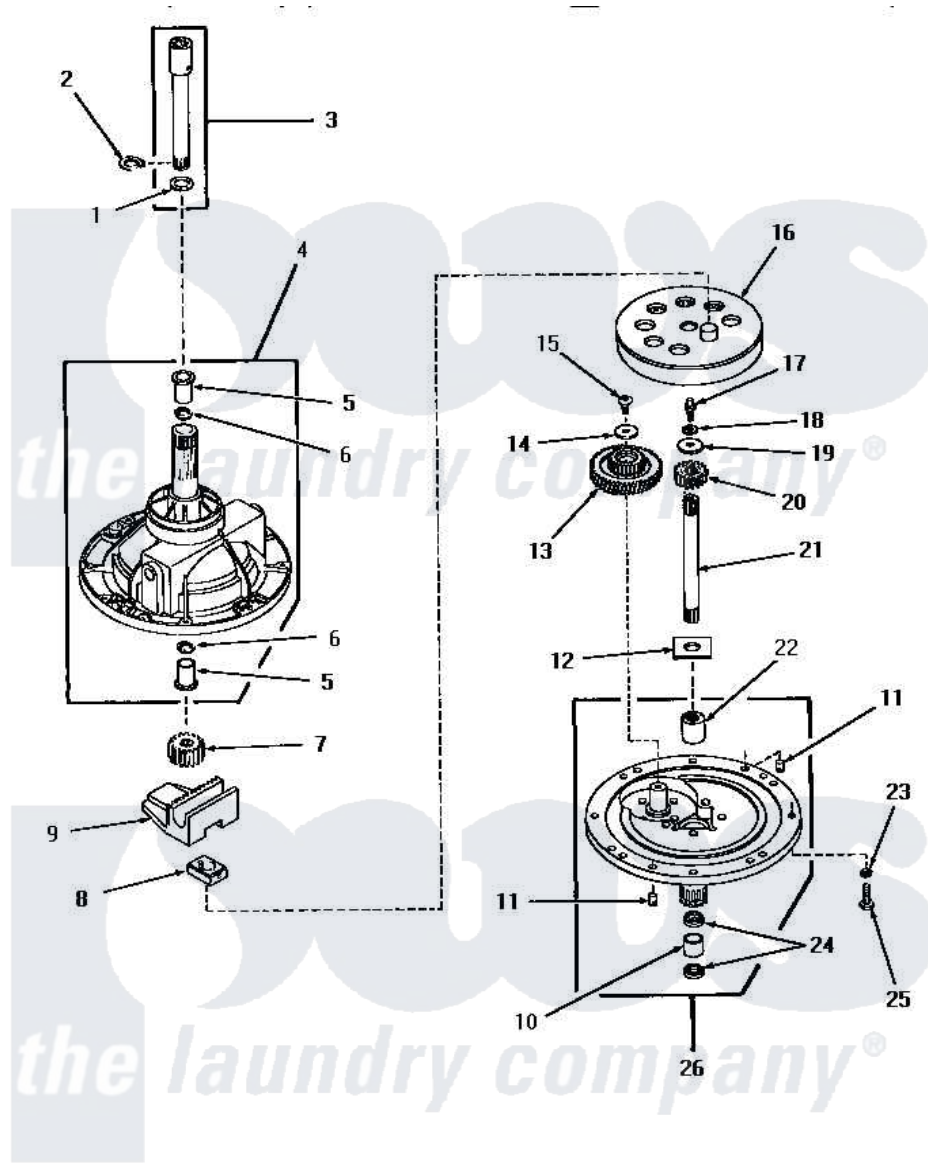

Amana HA4001 02 - 30123 & 30946 TRANSMISSION ASSEMBLIES

COMPONENTS FOR 30123 and 30946 TRANSMISSION ASSEMBLIES

Amana [Residential Amana HA4001 Washer Parts](#) Parts Diagram 02 - 30123 & 30946 TRANSMISSION ASSEMBLIES
 Click on the part number to view part

Item	Original Part Number	Replaced By	Status	Part Description
1	Y00000000		Not Available	SEE NOTE SHIM WASHER -- (SEE NOTE)
2	27197			Ring, Retaining
3	368P3			Kit, Coupling And Shaft
4	28435		Not Available	TRANSMISSION CASE ASSEMBLY
5	27021		Not Available	BEARING
6	Y28114	40042701		Seal- Oil
7	27003			Pinion, Agitator
8	26493			Slide
9	Y27001	Y31526		Rack
10	27022			Bearing
11	27172			Pin, Dowel
12	27016			Washer
13	29161			Gear, Reduction
14	29260		Not Available	WASHER
15	29273			Screw, 1/4-20 X 3/8

16	26577		Assembly, Gear And Stud
17	27030	Not Available	SCREW, 1/4-20 SPECIAL
18	21456		Lockwasher, 1/4 Intshkp
19	26509	40041501	Washer
20	Y29160		Pinion, Drive
21	27081	27081P	Shaft Input Package
22	30893	WR2X4924	Shim
23	02431		Lockwasher, 1/4 Ext Shk
24	Y28114	40042701	Seal- Oil
25	20253		Screw, Cap-1/4-20 X 1"
26	30945	Not Available	ASSY, TRANSMISSION COVExREPLACE
NI	27243	27243P	Oil, CW Transmission F-
"	28434P	Not Available	LOCTITE