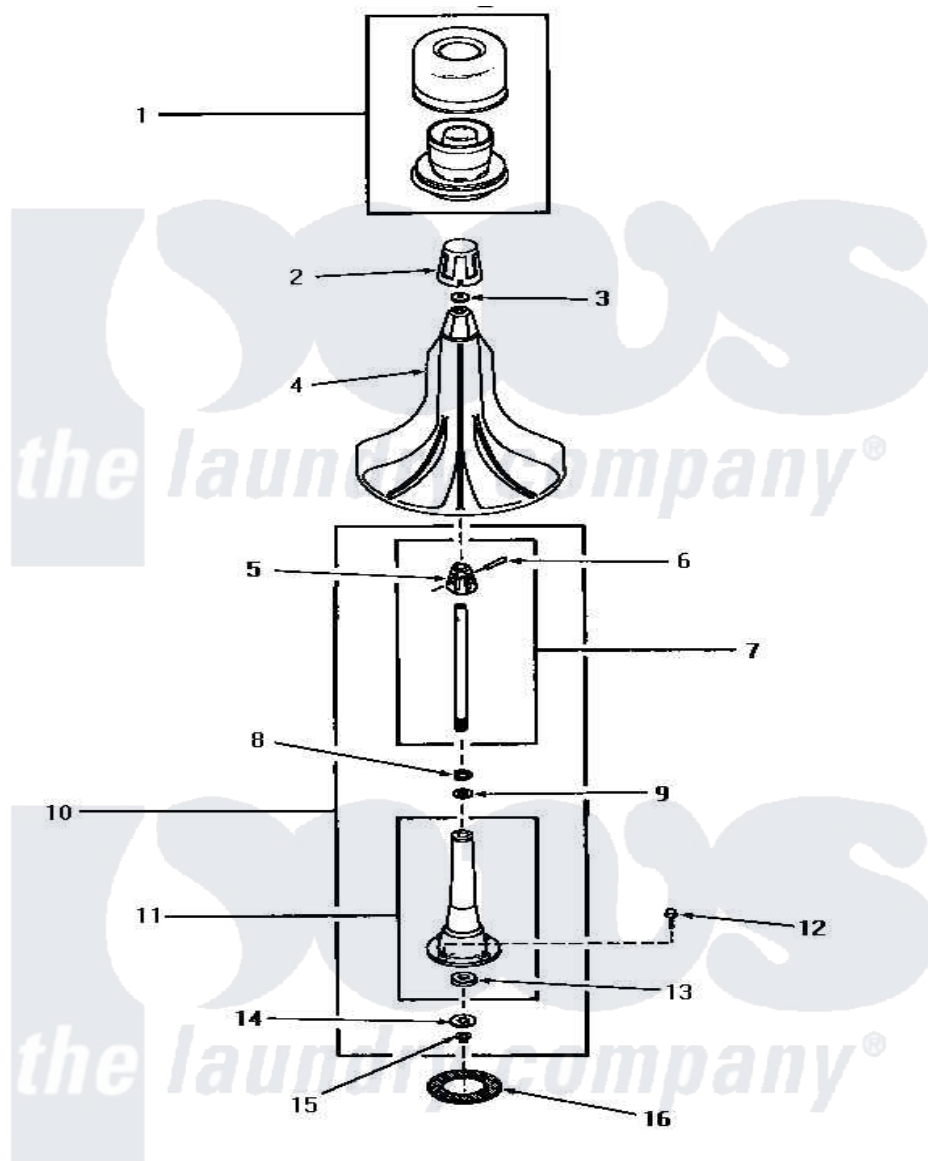

Amana HA4001 03 - AGITATOR & POST

AGITATOR AND POST

Amana [Residential Amana HA4001 Washer Parts](#) Parts Diagram 03 - AGITATOR & POST

[Click on the part number to view part](#)

Item	Original Part Number	Replaced By	Status	Part Description
1	27707		Not Available	ASSY,DISPENSER-FABRIC
2	27138		Not Available	ASSY,AGITATOR CAP
3	27189			Washer, Agitator Cap
4	27120		Not Available	ASSY,AGITATOR
5	27174		Not Available	DRIVE BLOCK
6	20243			Pin, Taper
7	28091			Assembly, Agitator Shaft anddr
8	20057	222T017P01		Washer FIB 21/32 ID X 1156 OD X 1/8
9	04704			Washer, .630id x 1.125odx
10	28934		Not Available	AGITATOR POST ASSEMBLY
11	28933		Not Available	AGITATOR POST
12	27202	W10116787		Screw
13	10429		Not Available	WASHER,THRUST
14	27164			Washer, Spline
15	27197			Ring, Retaining