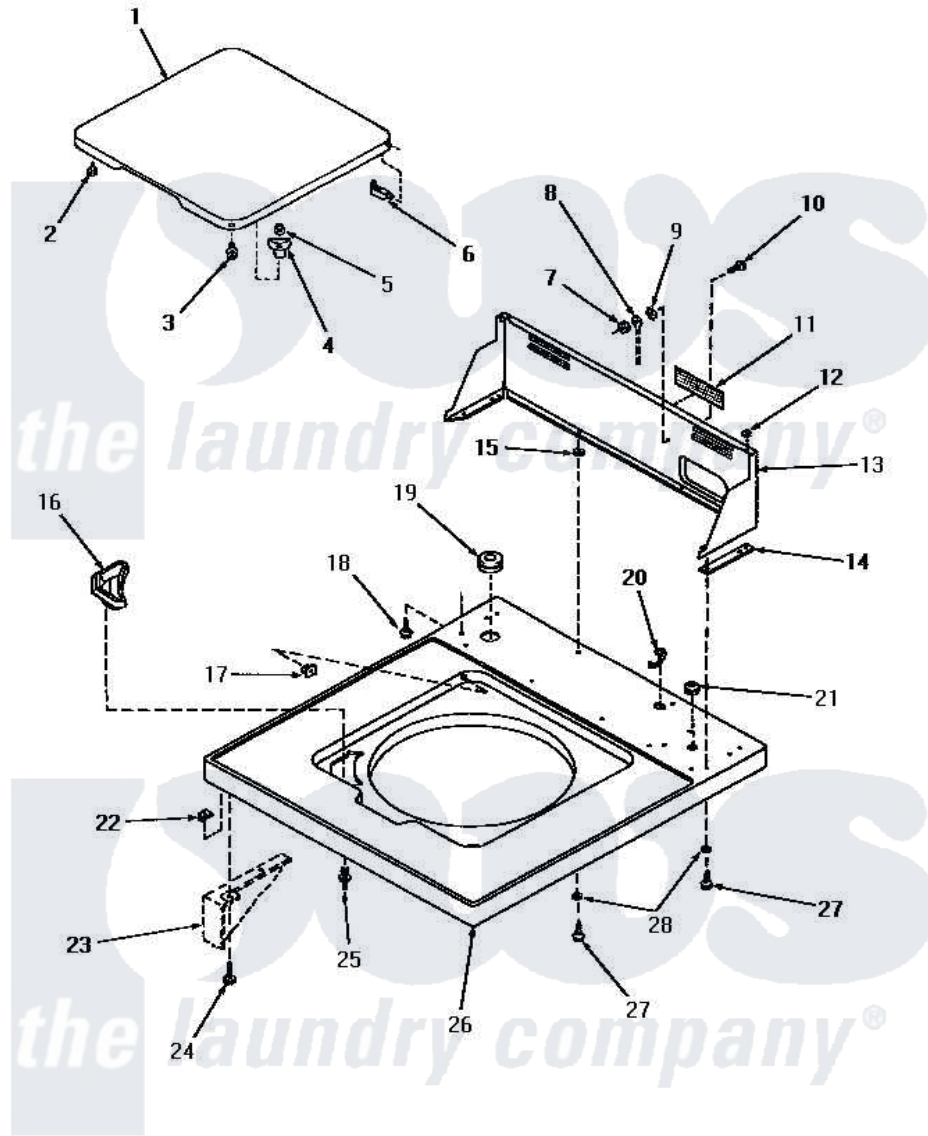

Amana HA4001 05 - CABINET TOP, LOADING DOOR & CONTROL HOOD

CABINET TOP, LOADING DOOR AND CONTROL HOOD

Amana [Residential Amana HA4001 Washer Parts](#) Parts Diagram 05 - CABINET TOP, LOADING DOOR & CONTROL HOOD

[Click on the part number to view part](#)

Item	Original Part Number	Replaced By	Status	Part Description
"	NOTE:		Not Available	2. SIPHON BREAK KIT MUST BE INSTALLED IN DRAIN HOSE IF THE DRAIN RECEPTACLE IS LOWER THAN THE CABINET TOP OF THE WASHER.
1	27665W		Not Available	LOADING DOOR, WHITE
"	27665A		Not Available	ASSY, LID
"	27665K		Not Available	LOADING DOOR, COFFEE
"	27665H		Not Available	LOADING DOOR, HARVEST GOLD
"	27665L		Not Available	LOADING DOOR, ALMOND
2	21685	40038001		Bumper
3	27203		Not Available	ASSY,SCREW & WASHER
4	27149			Catch, Lid Switch
5	21752			Nut, 8-32 Hex Brilock
6	27626		Not Available	HINGE,HIDDEN
7	03673		Not Available	NUT

8	Y00000000	Not Available	SEE NOTE GROUND WIRE
9	03815		Lockwasher, No.10 Ext Shk
10	20267		Screw, 10-24 X 3/8 Round
11	24903	Not Available	STICKER,DISCONNECT POW
12	24522		Nut, Speed-8ab-18 C1995
13	29551A	Not Available	CONTROL HOOD, AVOCADO
"	29551L	Not Available	CONTROL HOOD, ALMOND
"	29551K	Not Available	CONTROL HOOD, COFFEE
"	29551H	Not Available	HOOD,CONTROL-DOMESTIC
"	29551W	Not Available	CONTROL HOOD, WHITE
14	23028	Not Available	GASKET,CONTROL BOX END
15	23425	Not Available	WASHER,7/32IDX7/16ODX.
17	27625		Bushing
18	56392	Not Available	SCREW,8-18 X 3/8 TAPPI
19	20118	Not Available	GROMMET,1982 INV
20	21903	211881	Grommet, Cord Part Not Used-Gas Models Only
21	22299	Not Available	GROMMET
22	20249	36020	Nut-10-24
23	Y00000000	Not Available	SEE NOTE CABINET
24	23008		Screw, 10-24 X 3/4 Sems
25	56534		Barrel, Support
26	27663L	Not Available	ASSY, TOP-DOMESTIC
"	27663A	Not Available	CABINET TOP, AVOCADO
"	27663H	Not Available	ASSY, TOP-DOMESTIC xREPLACE
"	27663W	Not Available	CABINET TOP, WHITE
"	27663K	Not Available	CABINET TOP, COFFEE
27	23962	W10116760	Screw
28	20493		Washer, 11/64 ID x 3/8 OD