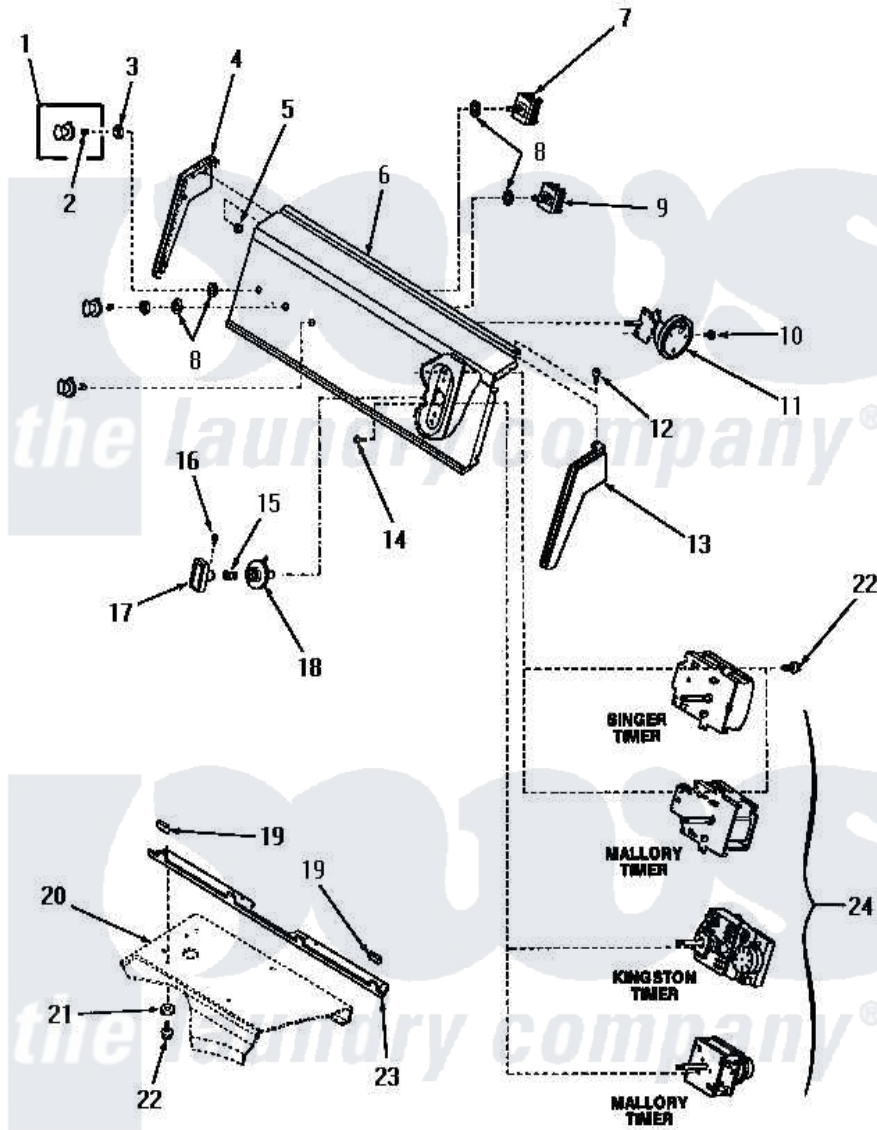

Amana HA4001 06 - CONTROL PANEL & CONTROLS

CONTROL PANEL AND CONTROLS

Amana [Residential Amana HA4001 Washer Parts](#) Parts Diagram 06 - CONTROL PANEL & CONTROLS
 Click on the part number to view part

Item	Original Part Number	Replaced By	Status	Part Description
"	NOTE:		Not Available	USE SHIM WASHER AS REQUIRED TO OBTAIN A MINIMUM OF .005 INCH TO A MAXIMUM OF .015 INCH CLEARANCE BETWEEN COUPLING AND FLANGED BEARING.
1	28124		Not Available	ASSY,KNOB-SWITCH
2	10519		Not Available	RETAINER
3	57584		Not Available	NUT
4	25124		Not Available	CONTROL HOOD END, LEFT
5	25126	5303284616		Clip
6	Y29193		Not Available	ASSY,CONTROL PANEL
7	21300		Not Available	SWITCH,TEMPERATURE
8	91176			Lockwasher, 3/8 Intshkp
10	23962	W10116760		Screw
11	27778			Switch, Pressure
12	25232		Not Available	SCREW,8AB-18X7/8 OVAL CONTROL HOOD END

13	25123	Not Available	CONTROL HOOD END, RIGHT
14	70212		Screw, 8-32 X 5/32 RD H
15	26319		Spring
16	26318		Screw, 8-32 X 1/4 Set S
17	27382	Not Available	TIMER KNOB
18	28287	Not Available	TIMER KNOB INDICATOR
19	24859	Not Available	SLEEVE,SUPPORT ANGLE
20	Y00000000	Not Available	SEE NOTE CABINET TOP
21	20493		Washer, 11/64 ID x 3/8 OD
22	23962	W10116760	Screw
23	23360	Not Available	ANGLE
24	28918	Not Available	TIMER,115/60-2 CYCLE