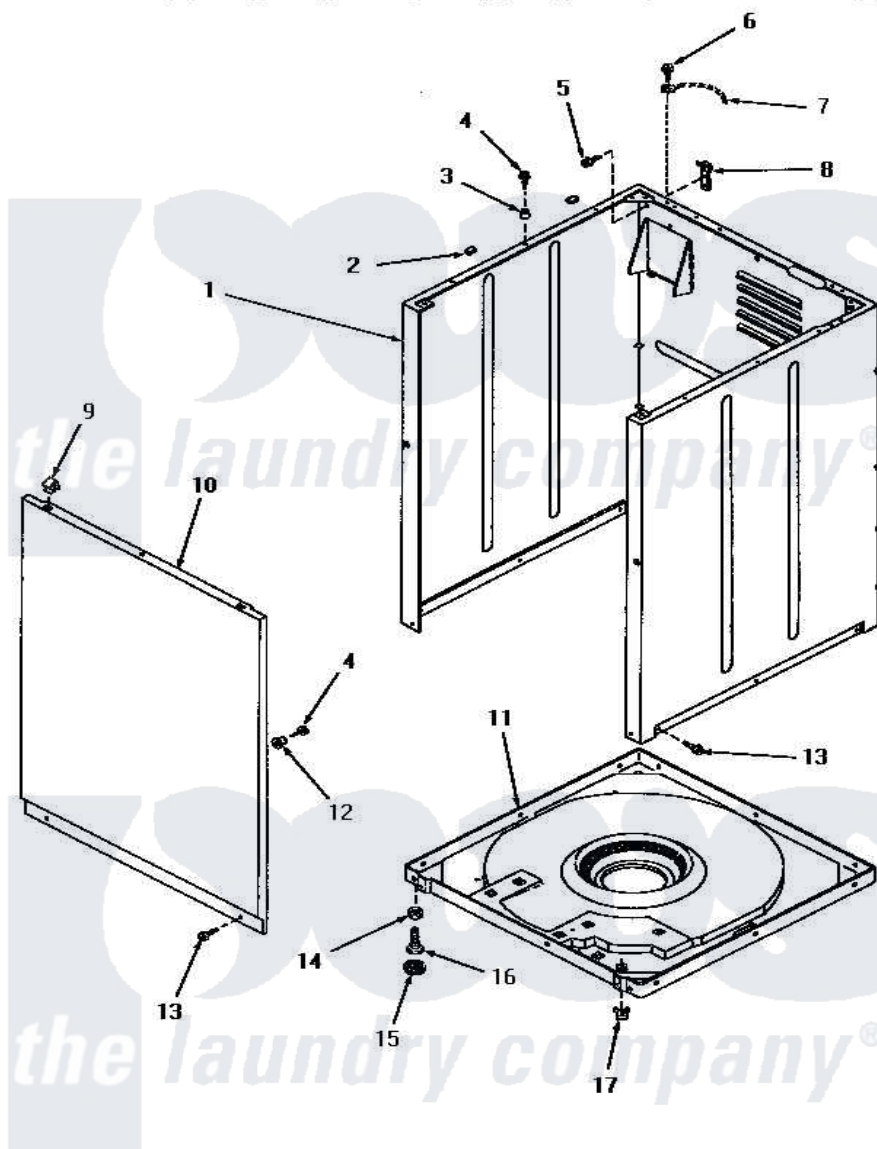

Amana HA4001 07 - FRONT PANEL, CABINET & BASE

FRONT PANEL, CABINET AND BASE

Amana Residential Amana HA4001 Washer Parts Parts Diagram 07 - FRONT PANEL, CABINET & BASE
 Click on the part number to view part

Item	Original Part Number	Replaced By	Status	Part Description
1	27092W		Not Available	CABINET, WHITE
"	27092L	38612LP		Kit Service Cabinet
"	29168W	38612WP		Kit-Servic
"	29168A		Not Available	CABINET, AVOCADO
"	27092A		Not Available	CABINET, AVOCADO
"	29168L		Not Available	CABINET, ALMOND
"	29168H		Not Available	CABINET, HARVEST GOLD
"	27092K		Not Available	CABINET, COFFEE
"	29168K		Not Available	CABINET, COFFEE
"	27092H		Not Available	CABINET, HARVEST GOLD
2	Y56128			Pad, Bumper
3	56079	505187		Locator, Panel
4	56086	Y014874		Screw, Idler Arm And Sleeve
5	51780	3390631		Screw, 10-16 X 3/8
6	56392		Not Available	SCREW,8-18 X 3/8 TAPPI
7	Y00000000		Not Available	SEE NOTE GROUND WIRE, GREEN

8	Y27103		Hinge, Hold-Down Lug
9	28835	22001650	Fastener, Spring
10	27072A		Not Available
"	27072K		Not Available
"	27072H		Not Available
"	27072L	32708LP	Panel, Front
"	27072W		Not Available
11	29757		Not Available
12	28102		Locator, Panel
13	27196	27001200	Screw
14	Y21899	40038101	Nut, Leg
15	21749	40016001	Foot, Rubber
16	20409	22003428	Leg, Adjustable
17	28837		Not Available
NI	26594P		Grease, Silicone - 2 Oz Tube