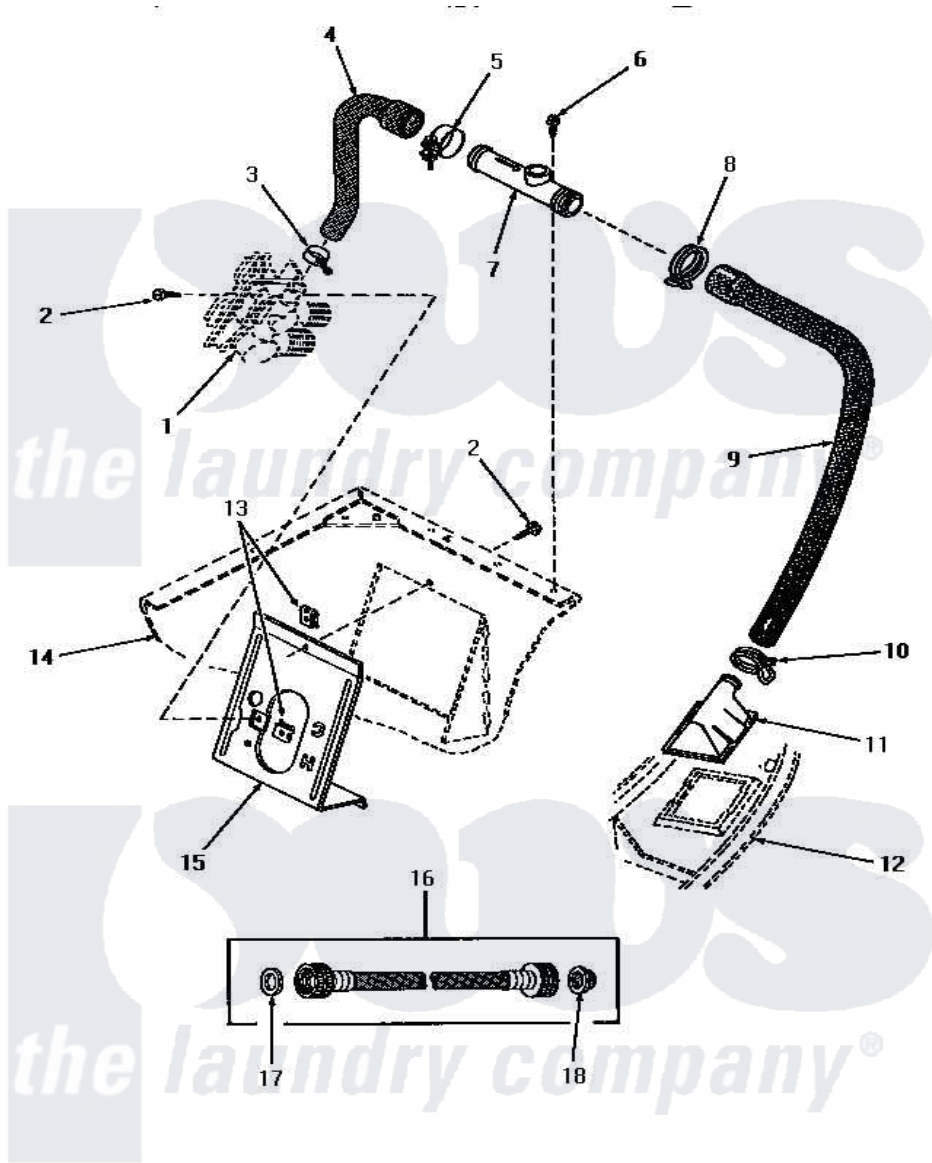

Amana HA4001 09 - INLET/FILL HOSE/BACK FL PREVENTER & BRKT

**INLET HOSE, FILLER HOSE, BACK FLOW PREVENTER
AND MIXING VALVE MOUNTING BRACKET
(starting with Serial No. N3605085)**

Amana [Residential Amana HA4001 Washer Parts](#) Parts Diagram 09 - INLET/FILL HOSE/BACK FL PREVENTER & BRKT

[Click on the part number to view part](#)

Item	Original Part Number	Replaced By	Status	Part Description
1	Y00000000		Not Available	SEE NOTE MIXING VALVE
2	56392		Not Available	SCREW,8-18 X 3/8 TAPPI
3	27643	596669		Clamp, Manifold
4	27183			Hose, Mixing Valve
5	27152		Not Available	CLAMP HOSE
6	23962	W10116760		Screw
7	27118	34280		Assembly, Backflow Prevento
8	29176	285655		Clamp, Hose
9	29182		Not Available	HOSE,WATER INLET
10	29210			Hose Clamp
11	29154			Head, Water Inlet
12	Y00000000		Not Available	SEE NOTE OUTER TUB COVER
13	54038			NUt, Speed U-Type
14	Y00000000		Not Available	SEE NOTE CABINET
15	27126	39407		Bracket, Valve

16	28330	202860	Inlet Hose Assembly
17	20290	Y013783	Washer, Inlet Hose
18	28605	22002960	Strainer, Washer Inlet