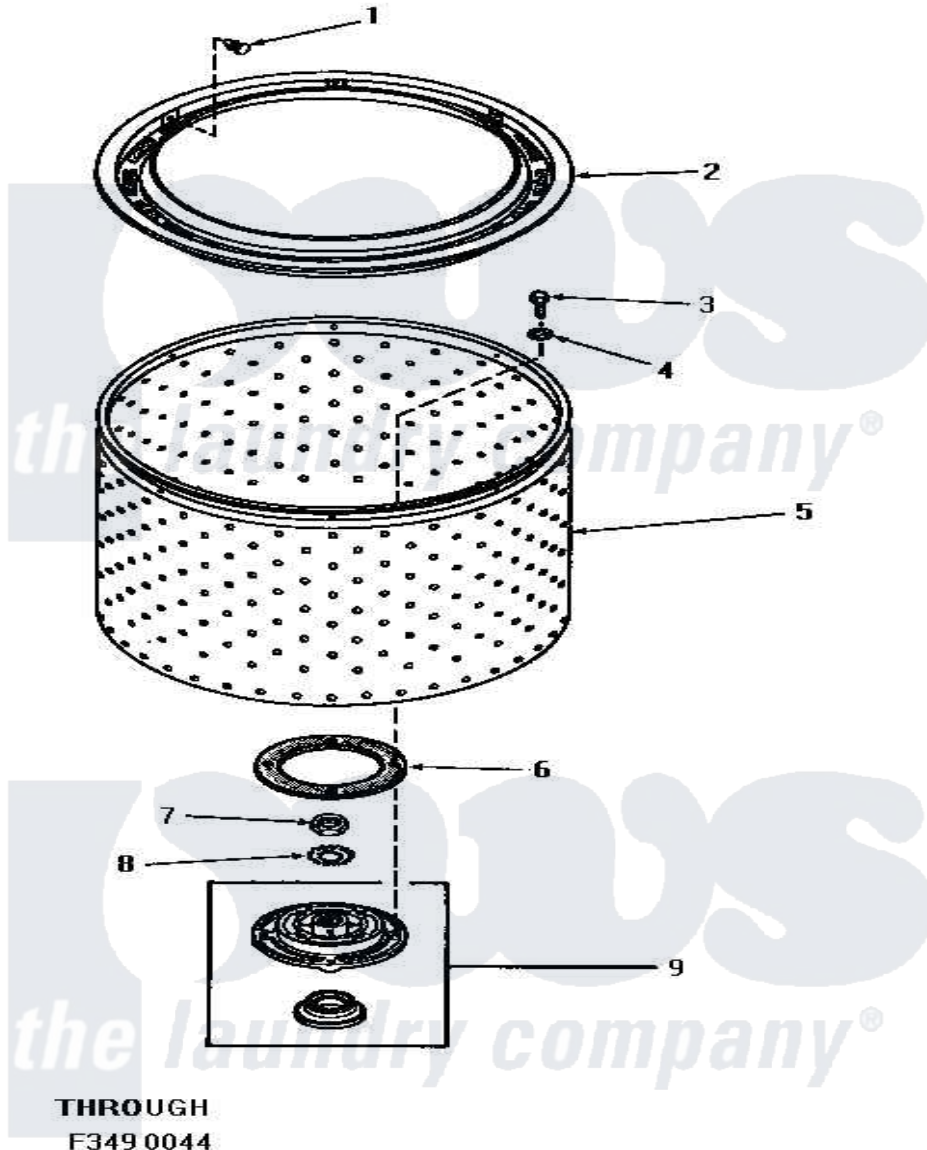

# Amana HA4001 10 - LINT FILTER, WASHTUB & HUB

## LINT FILTER, WASHTUB AND HUB

Amana [Residential Amana HA4001 Washer Parts](#) Parts Diagram 10 - LINT FILTER, WASHTUB & HUB  
 Click on the part number to view part

Item	Original Part Number	Replaced By	Status	Part Description
1	<a href="#">29474</a>			Fastener, Lint Filter
2	27123	<a href="#">33521</a>		Filter Lint/Clothes Guard
3	27202	<a href="#">W10116787</a>		Screw
4	<a href="#">28094</a>			Gasket
5	<a href="#">27074</a>			Motor
"	27073		Not Available	WASHTUB, PORCELAIN
6	27125	<a href="#">39122</a>		Gasket, Washtub
7	Y29220	<a href="#">40016301</a>		Nut, Lock
8	<a href="#">27163</a>			Lockwasher
9	28780	<a href="#">356P3</a>		Kit, Seal-Washer