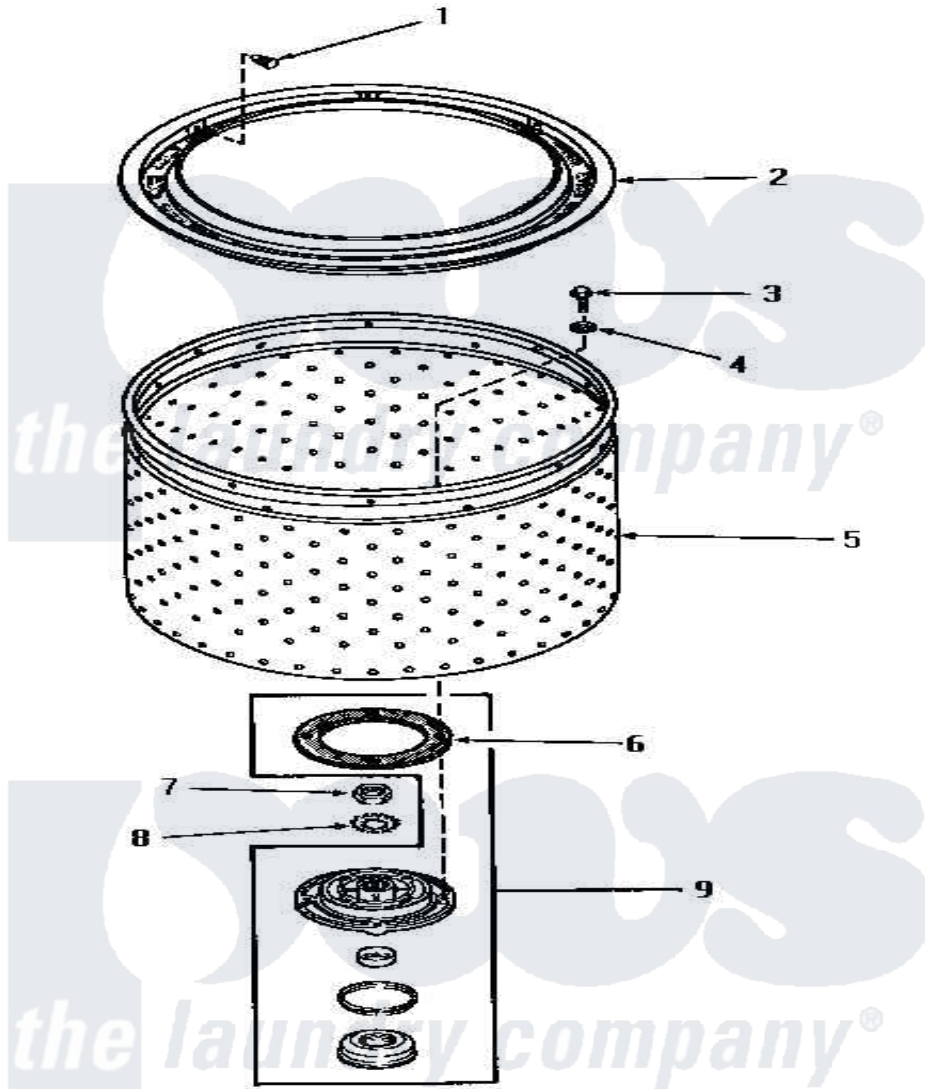

Amana HA4001 11 - LINT FILTER, WASHTUB & HUB

STARTING
F349 0045

LINT FILTER, WASHTUB AND HUB

[Amana Residential Amana HA4001 Washer Parts](#) Parts Diagram 11 - LINT FILTER, WASHTUB & HUB
Click on the part number to view part

Item	Original Part Number	Replaced By	Status	Part Description
1	29474			Fastener, Lint Filter
2	27123	33521		Filter Lint/Clothes Guard
3	27202	W10116787		Screw
4	28094			Gasket
5	28138		Not Available	WASHTUB, STAINLESS STEEL
"	29074	39252P		Wash Tub
6	27125	39122		Gasket, Washtub
7	Y29220	40016301		Nut, Lock
8	27163			Lockwasher
9	356P3			Kit, Seal-Washer