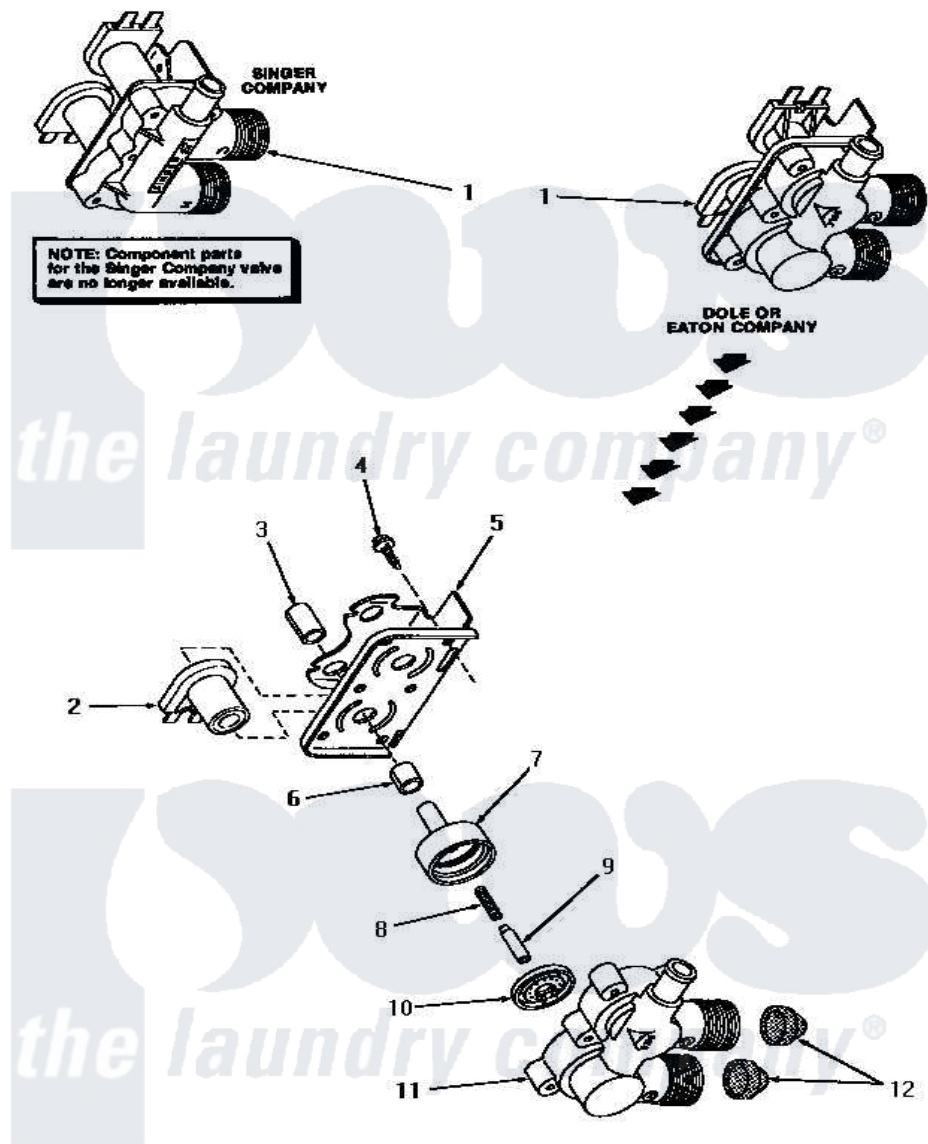

# Amana HA4001 12 - MIXING VALVE ASSY

## MIXING VALVE ASSEMBLY

Amana [Residential Amana HA4001 Washer Parts](#) Parts Diagram 12 - MIXING VALVE ASSY

[Click on the part number to view part](#)

Item	Original Part Number	Replaced By	Status	Part Description
1	27156	<a href="#">33930</a>		Valve, Mixing
2	24126	<a href="#">33930</a>		Valve, Mixing
3	24128		Not Available	SLEEVE, LONG
4	25817C		Not Available	SCREW
5	Y24158		Not Available	MOUNTING BRACKET
6	24129		Not Available	SLEEVE, SHORT
7	<a href="#">24130</a>			Guide, Armature
8	24131		Not Available	SPRING
9	24132		Not Available	ARMATURE
10	24134		Not Available	DIAPHRAGM
11	Y24159	<a href="#">33930</a>		Valve, Mixing
12	24122	<a href="#">22002960</a>		Strainer, Washer Inlet