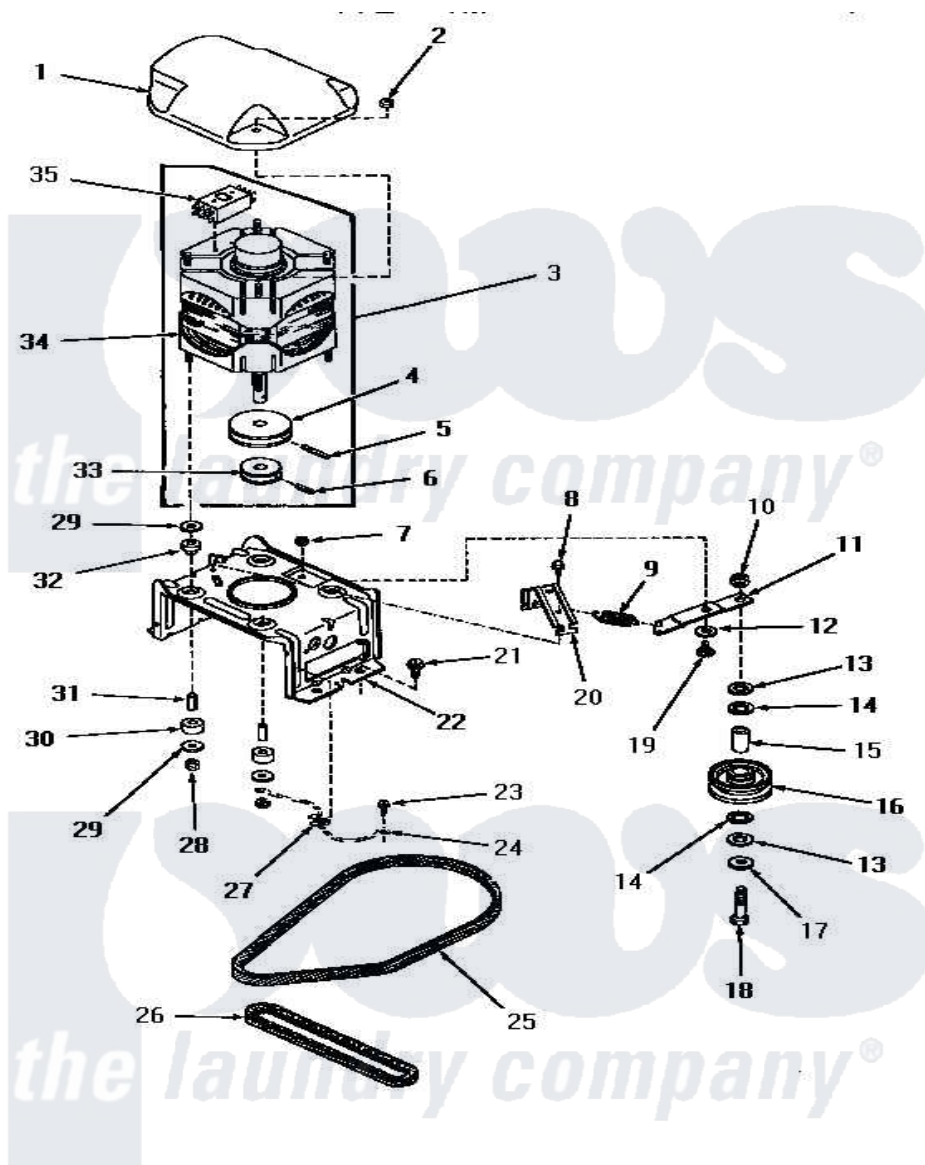

# Amana HA4001 13 - MOTOR, MTG BRACKET, BELTS & IDLER ASSY

**MOTOR, MOUNTING BRACKET, BELTS AND IDLER ASSEMBLY**  
(through Serial No. C3486773)

Amana [Residential Amana HA4001 Washer Parts](#) Parts Diagram 13 - MOTOR, MTG BRACKET, BELTS & IDLER ASSY  
Click on the part number to view part

Item	Original Part Number	Replaced By	Status	Part Description
1	<a href="#">27136</a>			Shield, Motor
2	<a href="#">27201</a>			Locknut
4	27171		Not Available	PULLEY,MOTOR
5	<a href="#">23750</a>			Pin, Roll
6	<a href="#">10416</a>			Pin, Roll
7	52566	<a href="#">27001225</a>		Nut, Jam Mid Lock 1/4-20
8	56264	<a href="#">27001200</a>		Screw
9	27928		Not Available	SPRING
10	56156	<a href="#">358160</a>		Nut
11	<a href="#">27135</a>			Lever, Idler
12	81392	<a href="#">40054701</a>		Washer
13	28018		Not Available	WASHER
14	27210		Not Available	WASHER
15	27601		Not Available	BEARING
16	27212	<a href="#">R9900487</a>		Sheet
17	27211		Not Available	WASHER

18	<a href="#">27209</a>		Bolt
19	27229	<a href="#">40038901</a>	Screw, 1/4-20
20	<a href="#">27929</a>		Xarm Spring
21	<a href="#">27157</a>		Screw, 10-24 X 5/8 Spec
22	27112	Not Available	MOTOR MOUNTING BRACKET
23	26592	Not Available	HEX HEAD SCREW
24	Y00000000	Not Available	SEE NOTE GROUND WIRE, GREEN
25	27246	<a href="#">R9900487</a>	Sheet
26	<a href="#">27155</a>		Belt, Pump
27	Y00161	<a href="#">B5733302</a>	Clip, Ground
28	<a href="#">23604</a>		Nut, Hex 10-32 Lock
29	03888	Not Available	WASHER
30	01953	Not Available	WASHER,LOWER MOTOR MOU
31	27181	Not Available	SPACER,MOTOR
32	<a href="#">01952A</a>		Mounting, Rubber
33	Y27104	Not Available	PULLEY,MOTOR
35	24140	Not Available	SWITCH,MOTOR
"	24142	Not Available	SWITCH,MOTOR
"	<a href="#">Y24149</a>		Switch, Motor
"	24139	Not Available	SWITCH,MOTOR
NI	258P3	Not Available	KIT,CAPACITOR