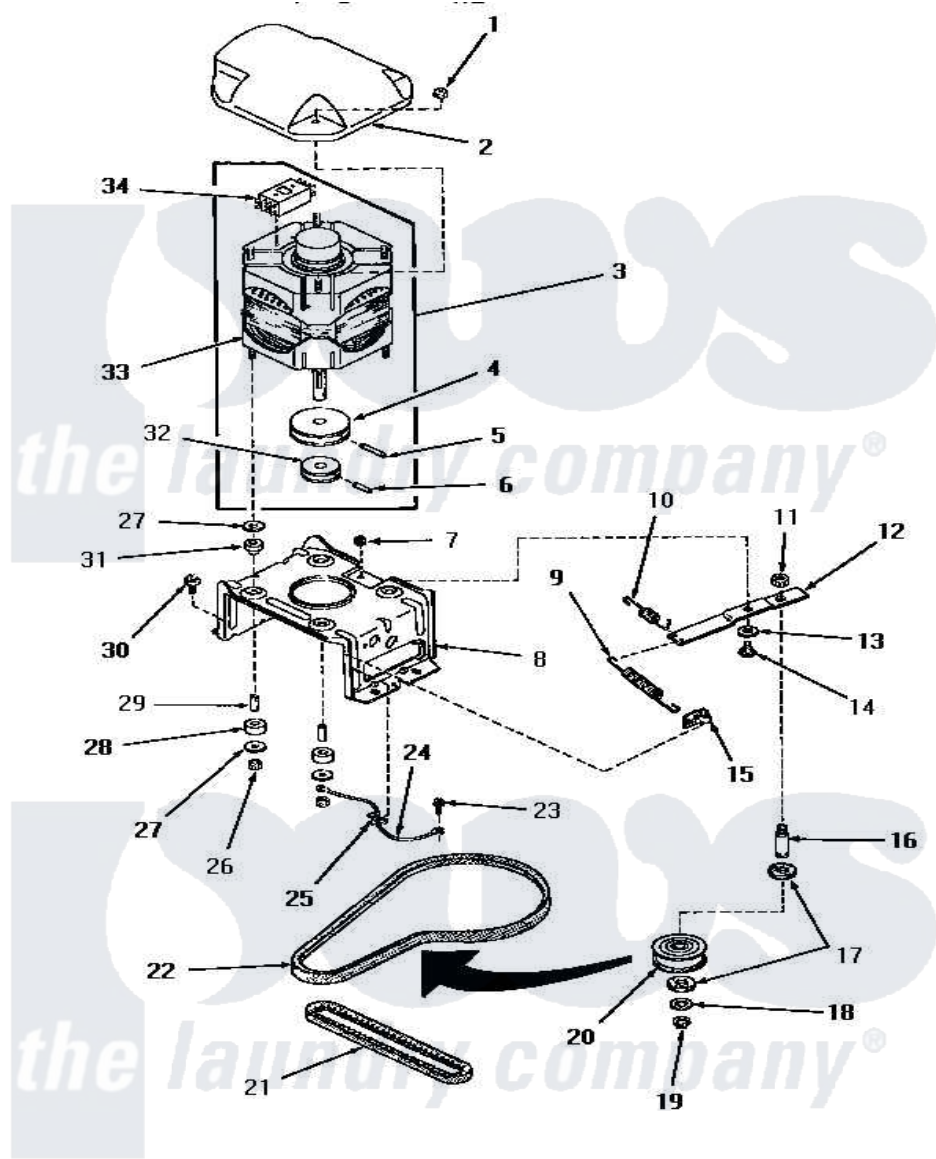

Amana HA4001 14 - MOTOR, MTG BRACKET, BELTS & IDLER ASSY

MOTOR, MOUNTING BRACKET, BELTS AND IDLER ASSEMBLY
(starting with Serial No. C3486774)

Amana [Residential Amana HA4001 Washer Parts](#) Parts Diagram 14 - MOTOR, MTG BRACKET, BELTS & IDLER ASSY
Click on the part number to view part

Item	Original Part Number	Replaced By	Status	Part Description
1	27201			Locknut
2	27136			Shield, Motor
3	27658	27179P		Motor-Drve
4	27171		Not Available	PULLEY,MOTOR
5	23750			Pin, Roll
6	10416			Pin, Roll
7	52566	27001225		Nut, Jam Mid Lock 1/4-20
8	28791			Bracket, Motor Mount
9	28807	37366		Spring, Idler
10	30620		Not Available	SPRING,IDLER LEVER HEL
11	28803	2221070		Clamp, Nylon
12	31054	40041002		Lever, Idler
13	81392	40054701		Washer
14	27229	40038901		Screw, 1/4-20
15	28849			Clip, Spring
16	28802			Shaft, Idler

17	Y29443		Washer, Felt
18	52549		Washer, 501 ID X3/4 Odx
19	23748		Ring, Retaining
20	28800	Not Available	WHEEL, IDLER
21	27155		Belt, Pump
22	28808		Belt, Agitate And Spin
23	26592	Not Available	HEX HEAD SCREW
24	Y00000000	Not Available	SEE NOTE GROUND WIRE, GREEN
25	Y00161	B5733302	Clip, Ground
26	23604		Nut, Hex 10-32 Lock
27	03888	Not Available	WASHER
28	01953	Not Available	WASHER, LOWER MOTOR MOU
29	27181	Not Available	SPACER, MOTOR
30	27157		Screw, 10-24 X 5/8 Spec
31	01952A		Mounting, Rubber
32	Y27104	Not Available	PULLEY, MOTOR
33	27659	Not Available	MOTOR
"	30897	27179P	Motor-Drve
34	24139	Not Available	SWITCH, MOTOR
"	24140	Not Available	SWITCH, MOTOR
"	30895A	30895AP	Switch Motor-W/Instr
"	30897A	30897AP	Switch- MO
"	24142	Not Available	SWITCH, MOTOR
"	Y24149		Switch, Motor
NI	20605	Not Available	LUBE, HI TEMPERATURE-56
"	258P3	Not Available	KIT, CAPACITOR