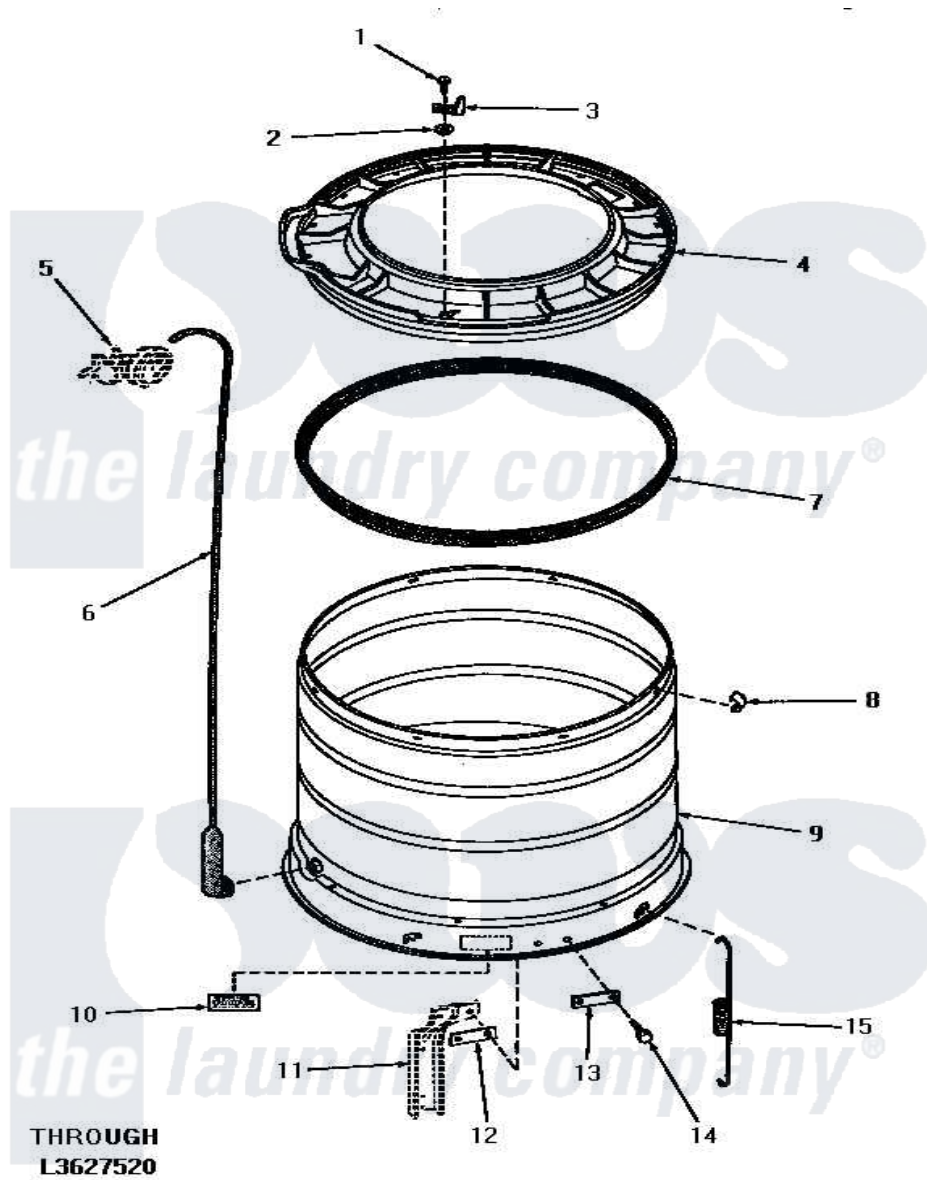

Amana HA4001 15 - OUTER TUB, COVER & PRESSURE HOSE

THROUGH
L3627520

OUTER TUB, COVER AND PRESSURE HOSE

Amana [Residential Amana HA4001 Washer Parts](#) Parts Diagram 15 - OUTER TUB, COVER & PRESSURE HOSE
Click on the part number to view part

Item	Original Part Number	Replaced By	Status	Part Description
1	25723	27001200		Screw
2	03815			Lockwasher, No.10 Ext Shk
3	27247			Trigger, Out-Of-Bal Swi
4	27137	31153		Cover Outer Tub
5	Y00000000		Not Available	SEE NOTE PRESSURE SWITCH
6	29077		Not Available	ASSY,PRESSURE FILL HOSxREPLACE
7	27184			Gasket, Tub Cover
8	Y27017		Not Available	CLIP,SPRING
9	27071		Not Available	OUTER TUB
10	Y27195		Not Available	STICKER
11	Y00000000		Not Available	SEE NOTE SUPPORT LEG
12	27927			Plate, Leg .032
13	27926			Plate, Leg .063
14	27205	40128701		Screw, 5/16-18 X .50
15	27239			Spring, Leg