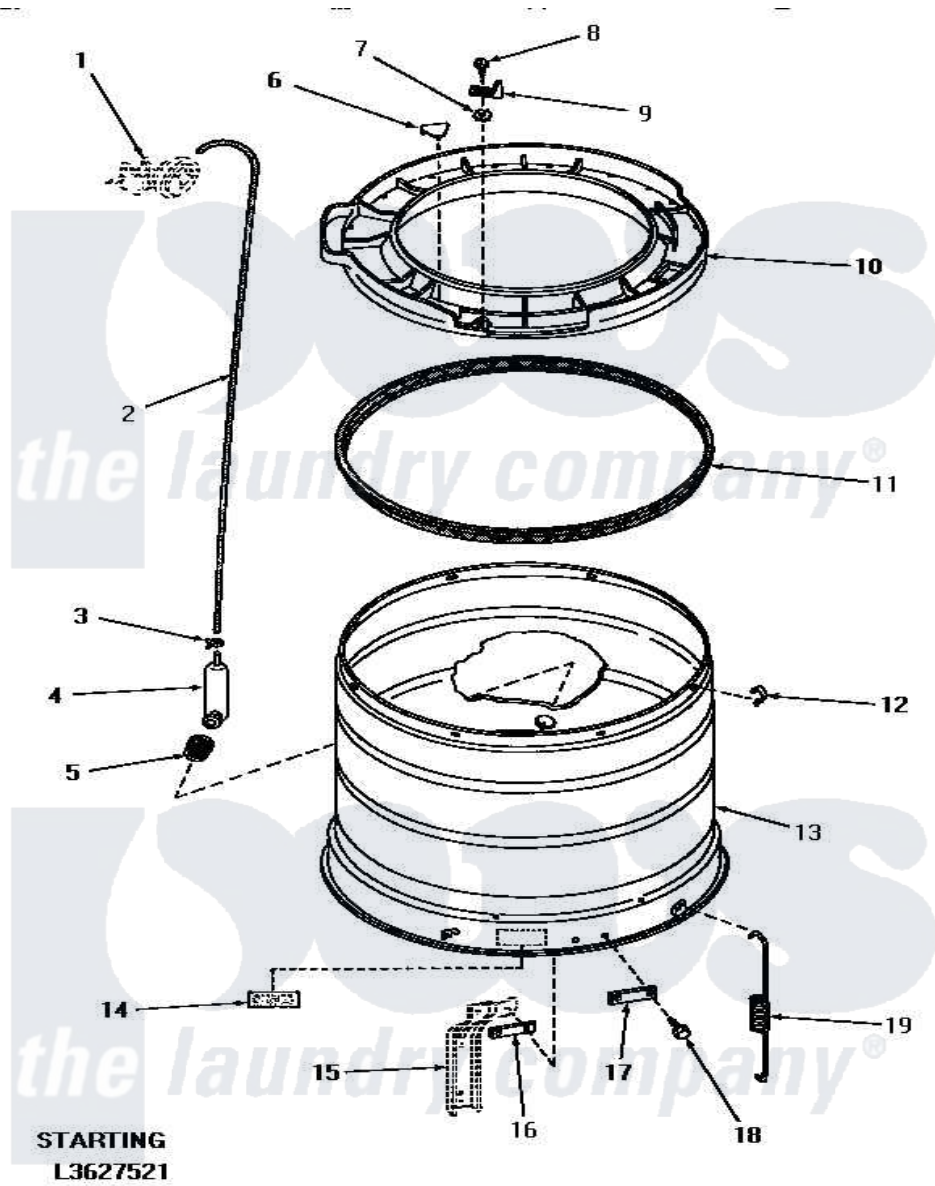

Amana HA4001 16 - OUTER TUB, COVER & PRESSURE HOSE

OUTER TUB, COVER AND PRESSURE HOSE

Amana [Residential Amana HA4001 Washer Parts](#) Parts Diagram 16 - OUTER TUB, COVER & PRESSURE HOSE
 Click on the part number to view part

Item	Original Part Number	Replaced By	Status	Part Description
1	Y00000000		Not Available	SEE NOTE PRESSURE SWITCH
2	29213	39125		Tubing 31
3	Y22294	596669		Clamp, Manifold
4	29116		Not Available	PRESSURE ACCUMULATOR
5	29175	40037801		Grommet
6	29901		Not Available	PLUG,SNAP-IN-OUTER TUB
7	03815			Lockwasher, No.10 Ext Shk
8	25723	27001200		Screw
9	27247			Trigger, Out-Of-Bal Swi
10	29555	31153		Cover Outer Tub
11	27184			Gasket, Tub Cover
12	Y27017		Not Available	CLIP,SPRING
13	29232		Not Available	OUTER TUB
14	Y27195		Not Available	STICKER
15	Y00000000		Not Available	SEE NOTE SUPPORT LEG
16	27927			Plate, Leg .032