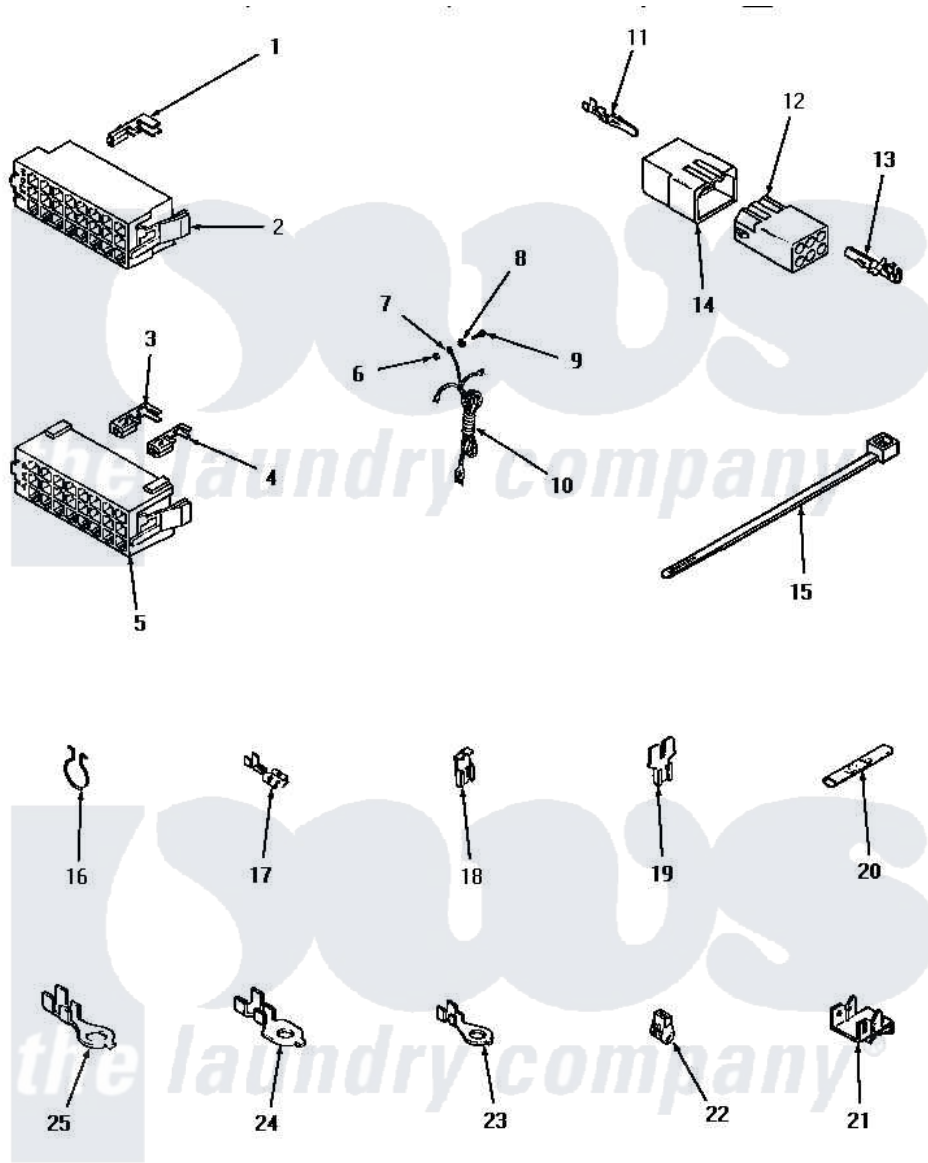

Amana HA4001 17 - POWER CORD & WIRE TERMINALS

POWER CORD AND WIRE TERMINALS

Amana [Residential Amana HA4001 Washer Parts](#) Parts Diagram 17 - POWER CORD & WIRE TERMINALS
 Click on the part number to view part

Item	Original Part Number	Replaced By	Status	Part Description
1	24176		Not Available	MOLEX TERMINAL
2	24175	12500058		Knob Ski
3	00183		Not Available	TERMINAL,FEMALE 2-WIRE
4	00180		Not Available	TERMINAL,FEMALE
5	28856		Not Available	HOUSING,24 POSITION
6	03673		Not Available	NUT
7	Y00000000		Not Available	SEE NOTE GROUND WIRE, GREEN
8	03815			Lockwasher, No.10 Ext Shk
9	20267			Screw, 10-24 X 3/8 Round
10	22660		Not Available	POWER CORD AND PLUG
11	Y00116			Terminal, Pin-Male
12	26708			Receptacle, 6 Circuit
13	Y00117	5011-XX		093 Female Socket
14	23041			Plug, 6 Circuit
15	55881	M0321209		Tie-Electrical
16	51291			Clip, Wire

17	Y00119		Not Available	SPADE TERMINAL(18 GAUGE) (1/4 INCH-(1) 18 GAUGE WIRE)
18	Y00120			Terminal, Flag-1/4 Fema
19	29673		Not Available	DOUBLE CONNECTOR
20	21091		Not Available	CONNECTOR TWO 1/4 INCH MALE
21	Y00161	B5733302		Clip, Ground
22	70210		Not Available	INSULATOR,BLUE
23	00110			No.10 18 Gauge Wire
24	Y00111			Ring Terminal No.10 No.10 18 Gauge Wires Or
25	Y00113		Not Available	TERMINAL,RING-1/4 STUD