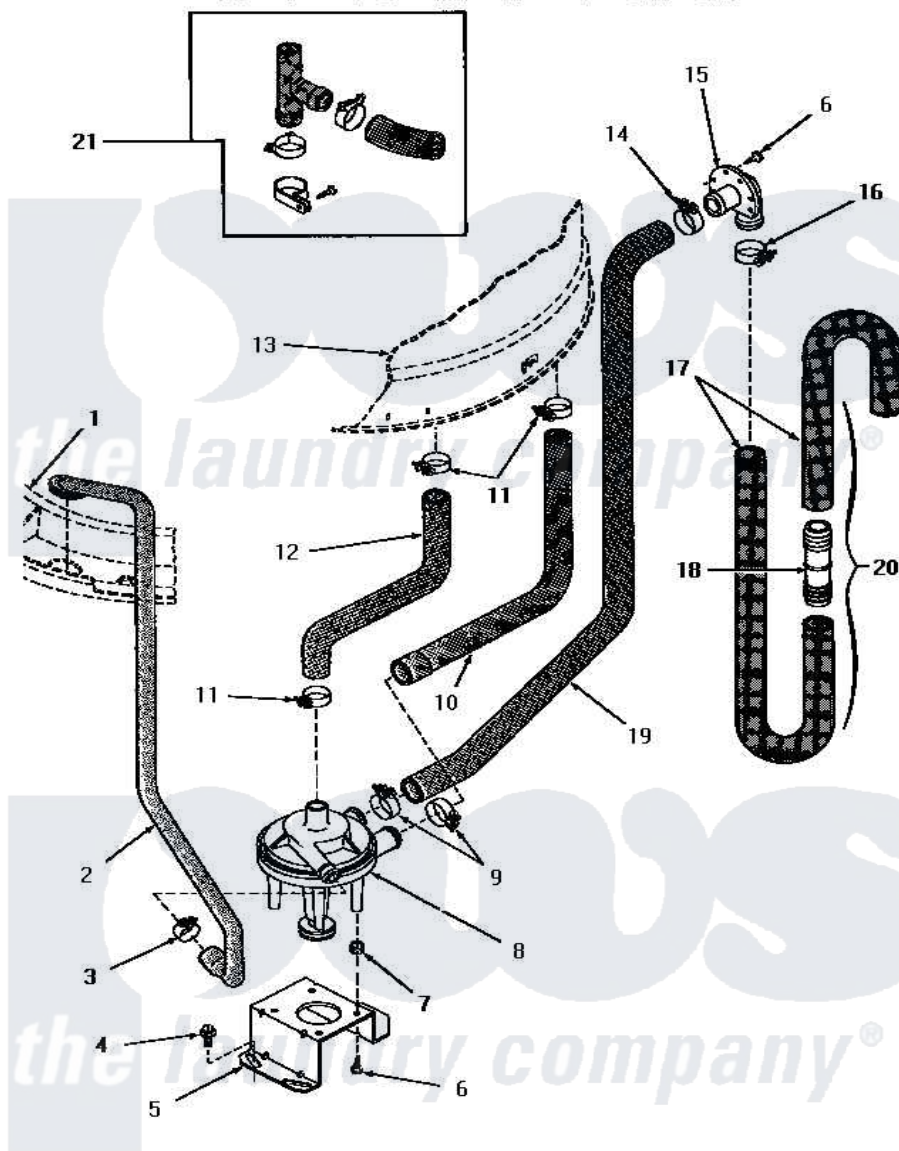

# Amana HA4001 18 - PUMP ASSY/BRKT/HOSES & SIPHON BREAK KIT

**PUMP ASSEMBLY, BRACKET, HOSES AND SIPHON BREAK KIT**  
(Models equipped with rubber drain hose)

Amana [Residential Amana HA4001 Washer Parts](#) Parts Diagram 18 - PUMP ASSY/BRKT/HOSES & SIPHON BREAK KIT

[Click on the part number to view part](#)

Item	Original Part Number	Replaced By	Status	Part Description
1	Y00000000		Not Available	SEE NOTE OUTER TUB COVER
2	27232		Not Available	HOSE
3	27644	<a href="#">285655</a>		Clamp, Hose
4	<a href="#">27157</a>			Screw, 10-24 X 5/8 Spec
5	<a href="#">27105</a>			Bracket, Pump Mounting
6	51784		Not Available	SCREW,10B-16 X 1/2 HEX
7	<a href="#">27063</a>			On-Sert
8	27065	<a href="#">31968</a>		Assembly, Pump NA
9	27153	<a href="#">285655</a>		Clamp, Hose
10	27160		Not Available	HOSE,TUB TO PUMP-DRAIN
11	27151	<a href="#">285655</a>		Clamp, Hose
12	27159		Not Available	HOSE,TUB TO PUMP
13	Y00000000		Not Available	SEE NOTE OUTER TUB
14	20391	<a href="#">285655</a>		Clamp, Hose
15	23553		Not Available	ELBOW,DRAIN HOSE-PLAST

16	20211	<a href="#">285655</a>	Clamp, Hose
17	<a href="#">28293</a>		Hose, Drain
18	25863	<a href="#">16272</a>	Connector, Straight
19	<a href="#">27161</a>		Hose, Pump To Drain Val
20	Y00000000		Not Available SEE NOTE DRAIN HOSE AND HOSE COUPLER -- (SEE NOTE 1)
21	297P3	<a href="#">76660</a>	Break-Sphn