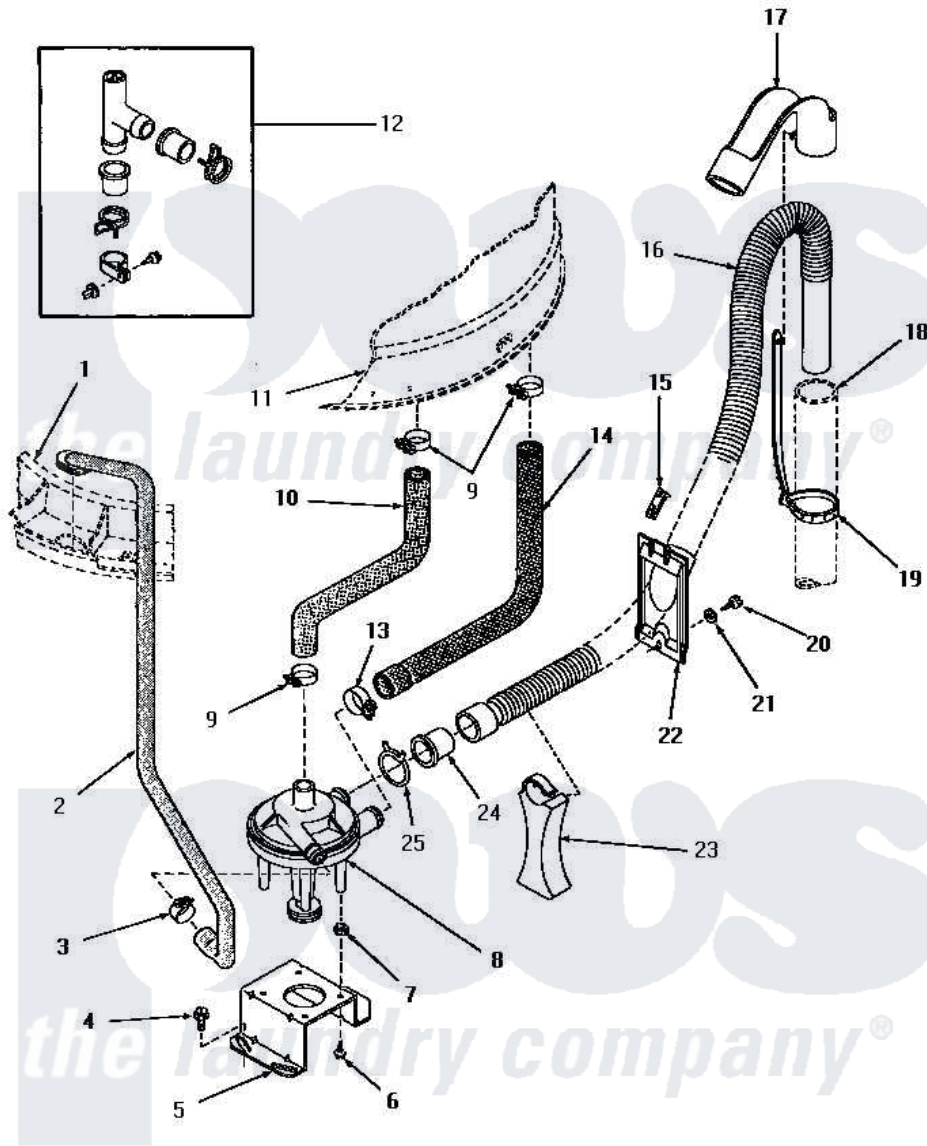

Amana HA4001 19 - PUMP ASSY/BRKT/HOSES & SIPHON BREAK KIT

PUMP ASSEMBLY, BRACKET, HOSES AND SIPHON BREAK KIT
(Models equipped with plastic drain hose)

Amana [Residential Amana HA4001 Washer Parts](#) Parts Diagram 19 - PUMP ASSY/BRKT/HOSES & SIPHON BREAK KIT

[Click on the part number to view part](#)

Item	Original Part Number	Replaced By	Status	Part Description
1	Y00000000		Not Available	SEE NOTE OUTER TUB COVER
2	27232		Not Available	HOSE
3	27644	285655		Clamp, Hose
4	27157			Screw, 10-24 X 5/8 Spec
5	27105			Bracket, Pump Mounting
6	51784		Not Available	SCREW,10B-16 X 1/2 HEX
7	27063			On-Sert
8	27065	31968		Assembly, Pump NA
9	27151	285655		Clamp, Hose
10	27159		Not Available	HOSE,TUB TO PUMP
11	Y00000000		Not Available	SEE NOTE OUTER TUB
12	386P3	76660		Break-Sphn
13	27153	285655		Clamp, Hose
14	27160		Not Available	HOSE,TUB TO PUMP-DRAIN
15	29936		Not Available	HOSE RETAINER CLIP

16	29142	39952	Hose- Drai
17	29144	22003814	Retainer, Drain Hose
18	Y00000000		Not Available SEE NOTE STANDPIPE
19	29999	8539404	Tie-Wire
20	27196	27001200	Screw
21	20492	M0270504	Washer
22	29131		Not Available RETAINER,DIRECTIONAL
23	29284		Stand, Hose
24	29143		Not Available HOSE,ADAPTER
25	29172		Not Available CLAMP,HOSE
NI	406P3	451P3	Kit Drain Extension