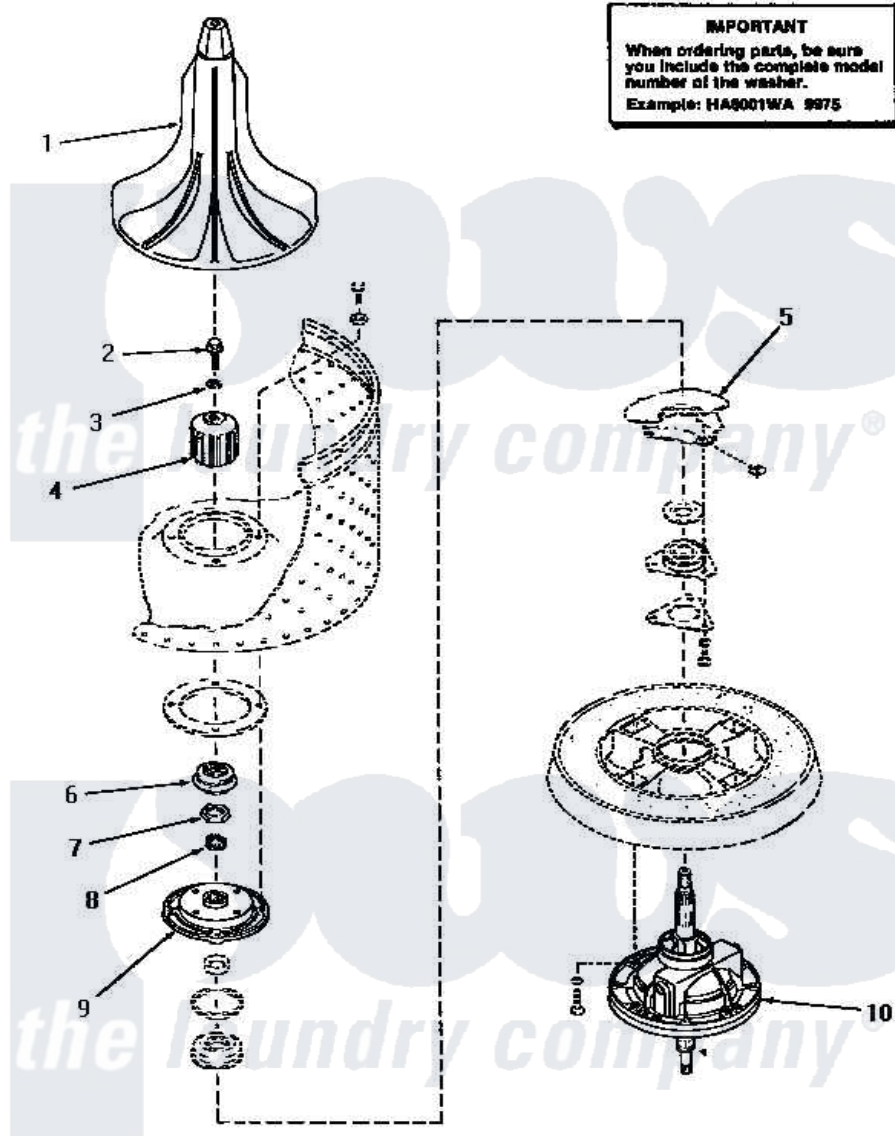

Amana HA4001 20 - SHORT POST DRIVE (ADDITION)

SHORT POST DRIVE

Amana [Residential Amana HA4001 Washer Parts](#) Parts Diagram 20 - SHORT POST DRIVE (ADDITION)
 Click on the part number to view part

Item	Original Part Number	Replaced By	Status	Part Description
1	30855	40000501W		Agitator, Flex Vane
2	30852			Screw, No.8-1/4 X 20 X 3/
3	30853		Not Available	SEAL
4	30071	R9900189		Kit, Drive Bell And Seal
5	Y00000000		Not Available	SEE NOTE OUTER TUB
6	30022		Not Available	ASSY,SEAL-HEAD xREPLACE
7	Y29220	40016301		Nut, Lock
8	29728	40008301		Insert, Spline
9	30034		Not Available	HUB ASSEMBLY
10	30848	33227P		Assembly- Tran
"	33227	33227P		Assembly- Tran