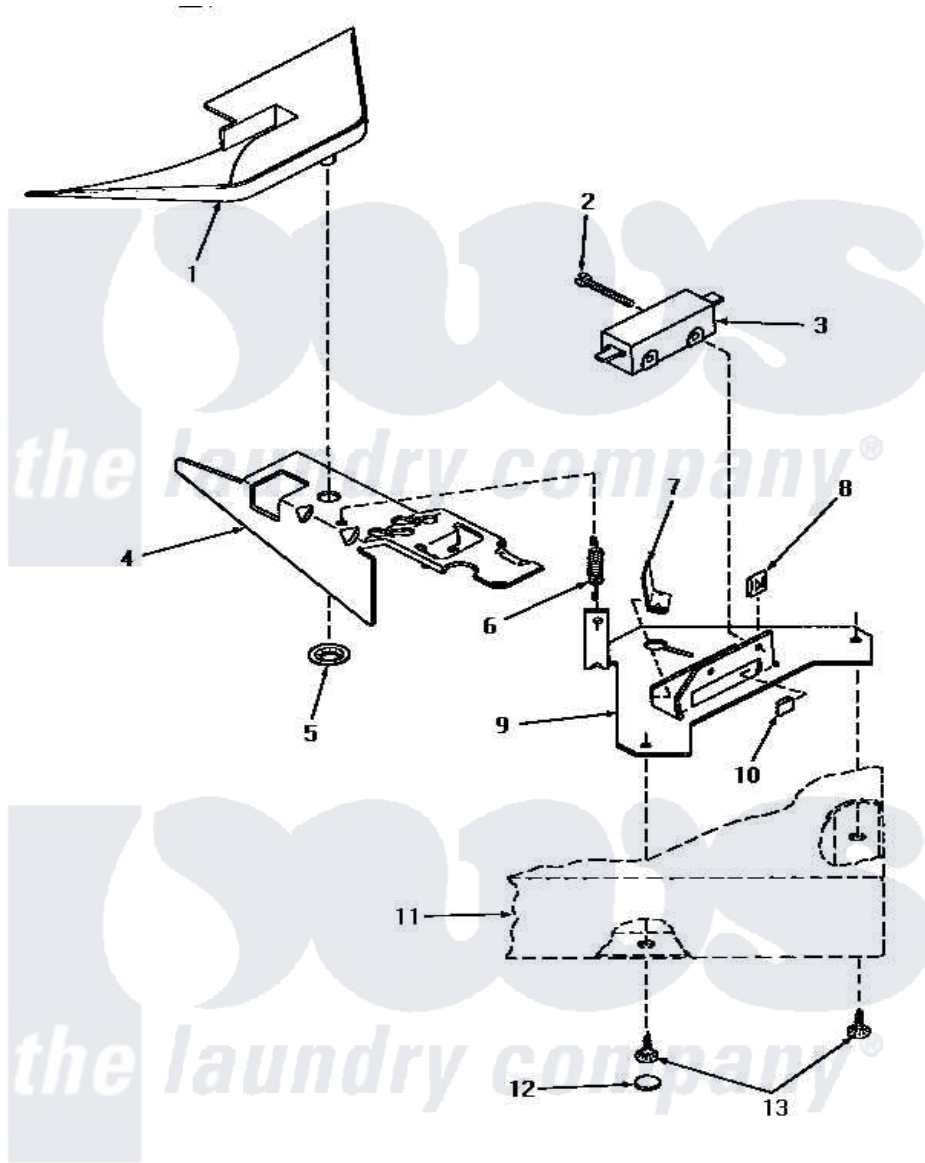

# Amana HA4001 21 - SWITCH & BRACKET ASSY

## SWITCH AND BRACKET ASSEMBLY

Amana [Residential Amana HA4001 Washer Parts](#) Parts Diagram 21 - SWITCH & BRACKET ASSY  
 Click on the part number to view part

Item	Original Part Number	Replaced By	Status	Part Description
1	29042		Not Available	SHIELD, LID SWITCH
2	Q6516		Not Available	SCREW, 6-32 X 1 ROUND H
3	27249		Not Available	SWITCH
4	<a href="#">27602</a>			Lever, Out-Of-Bal Switch
5	<a href="#">29043</a>			Nut, Push
6	<a href="#">27603</a>			Spring, Switch Lever
7	<a href="#">Y27837</a>			Clip, Speed-"U" Type
8	27248		Not Available	NUT, SPEED U-TYPE
9	27250		Not Available	BRACKET, OUT-OF-BAL SWI
10	<a href="#">27610</a>			Clip, U
11	Y00000000		Not Available	SEE NOTE CABINET TOP
12	28291		Not Available	WASHER
13	<a href="#">28193</a>			Screw, 8-1/2 Tapping W/