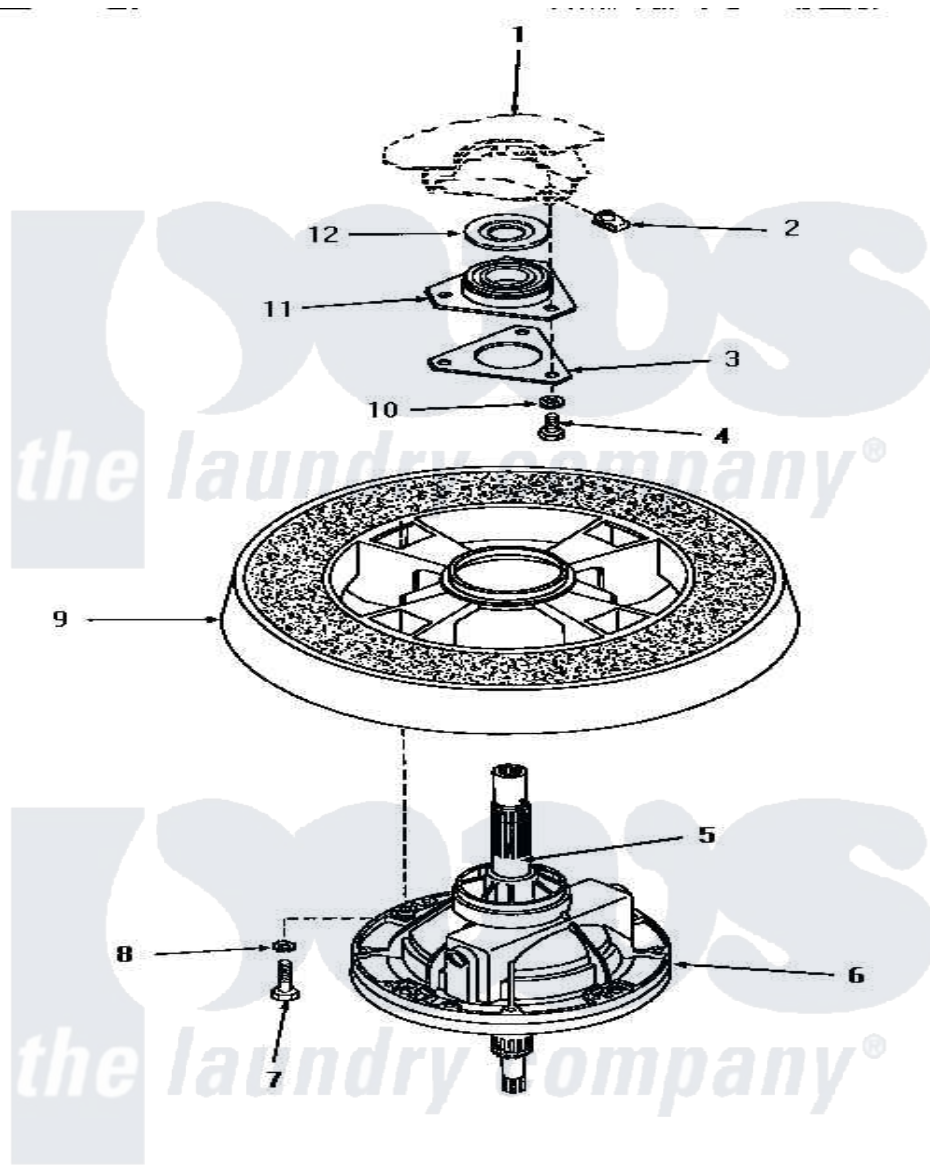

Amana HA4001 22 - TRANSMISSION ASSY & BALANCE RING

TRANSMISSION ASSEMBLY AND BALANCE RING

Amana Residential Amana HA4001 Washer Parts Parts Diagram 22 - TRANSMISSION ASSY & BALANCE RING

[Click on the part number to view part](#)

Item	Original Part Number	Replaced By	Status	Part Description
1	Y00000000		Not Available	SEE NOTE OUTER TUB
2	27222			Nut, Retainer 5/16-18
3	27166		Not Available	WASHER, BEARING HOUSING
4	01355		Not Available	SCREW
5	27604P			Never-Seeze 1 Oz Tube
6	30946		Not Available	TRANSMISSION ASSEMBLY
7	27200		Not Available	CAP SCREW
8	02431			Lockwasher, 1/4 Ext Shk
9	Y29117		Not Available	ASSY, BALANCE RING-COMPL
10	04366			Lockwasher, 5/16intshkp
11	27182	40004201P		Main Bearing Assembly
12	27187			Flinger