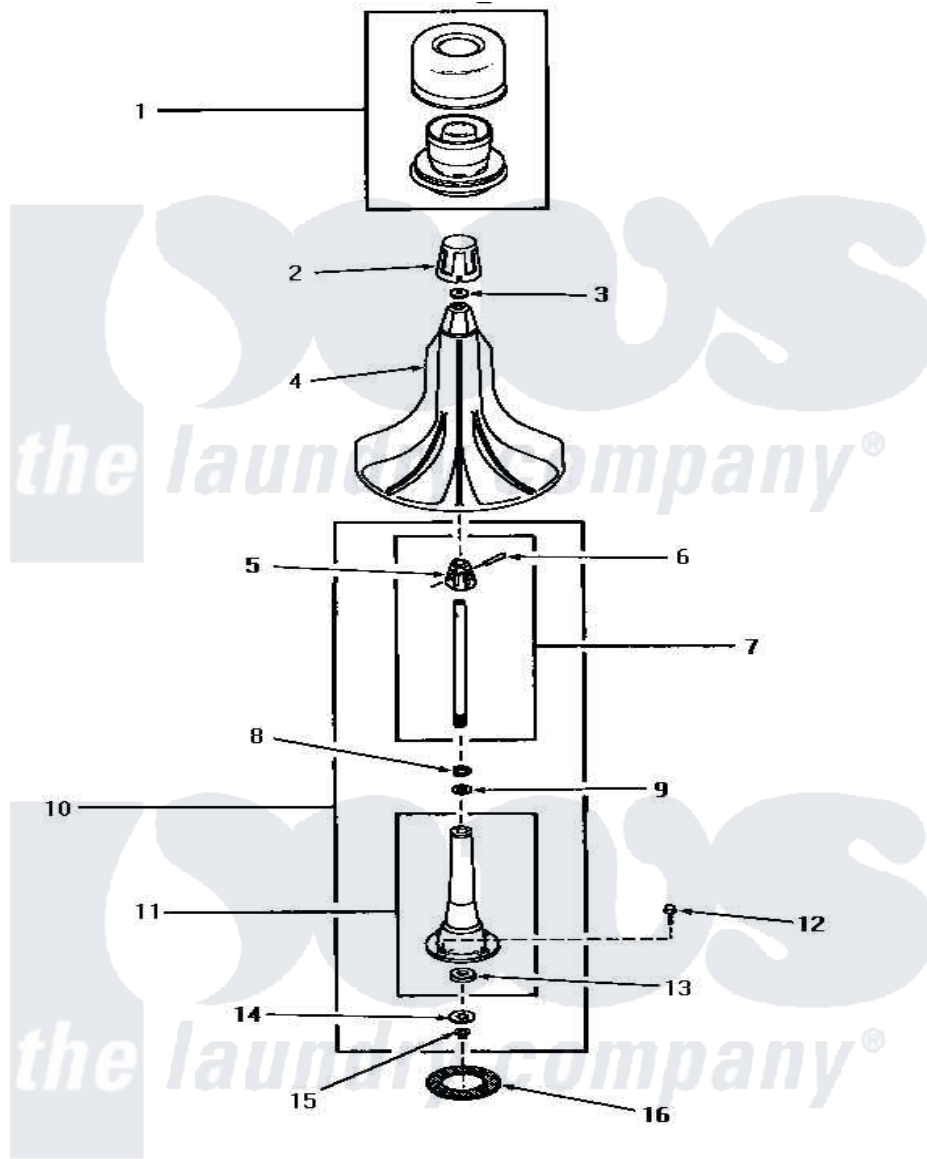

Amana HA4011 03 - AGITATOR & POST

AGITATOR AND POST

Amana [Residential Amana HA4011 Washer Parts](#) Parts Diagram 03 - AGITATOR & POST
 Click on the part number to view part

Item	Original Part Number	Replaced By	Status	Part Description
1	27707		Not Available	ASSY,DISPENSER-FABRIC
2	27138		Not Available	ASSY,AGITATOR CAP
3	27189			Washer, Agitator Cap
4	27120		Not Available	ASSY,AGITATOR
5	27174		Not Available	DRIVE BLOCK
6	20243			Pin, Taper
7	28091			Assembly, Agitator Shaft anddr
8	20057	222T017P01		Washer FIB 21/32 ID X 1156 OD X 1/8
9	04704			Washer, .630id x 1.125odx
10	28934		Not Available	AGITATOR POST ASSEMBLY
11	28933		Not Available	AGITATOR POST
12	27202	W10116787		Screw
13	10429		Not Available	WASHER,THRUST
14	27164			Washer, Spline
15	27197			Ring, Retaining