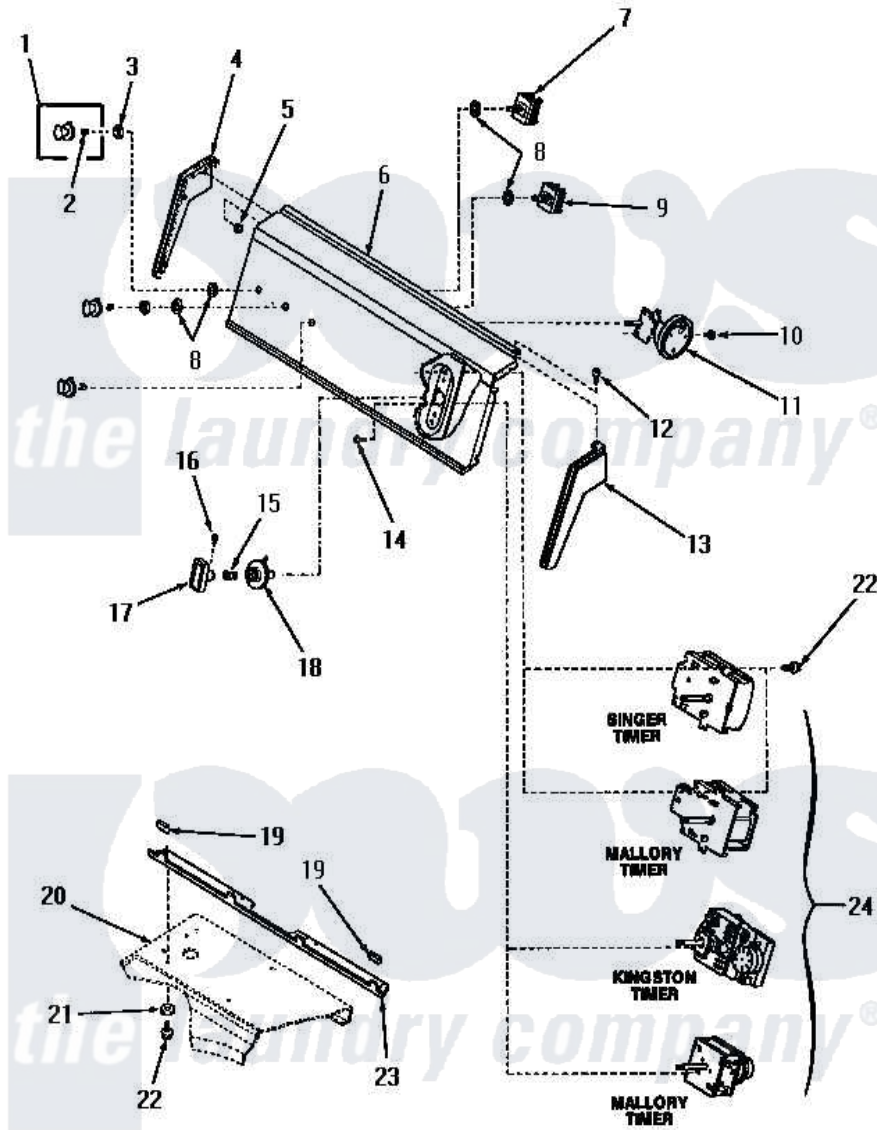

Amana HA4011 06 - CONTROL PANEL & CONTROLS

CONTROL PANEL AND CONTROLS

Amana [Residential Amana HA4011 Washer Parts](#) Parts Diagram 06 - CONTROL PANEL & CONTROLS
 Click on the part number to view part

Item	Original Part Number	Replaced By	Status	Part Description
"	NOTE:		Not Available	USE SHIM WASHER AS REQUIRED TO OBTAIN A MINIMUM OF .005 INCH TO A MAXIMUM OF .015 INCH CLEARANCE BETWEEN COUPLING AND FLANGED BEARING.
1	28124		Not Available	ASSY,KNOB-SWITCH
2	10519		Not Available	RETAINER
3	57584		Not Available	NUT
4	25124		Not Available	CONTROL HOOD END, LEFT
5	25126	5303284616		Clip
6	28574		Not Available	PANEL,CONTROL
"	28994		Not Available	CONTROL PANEL
7	28118		Not Available	SWITCH,WATER TEMPERATU
8	91176			Lockwasher, 3/8 Intshkp
10	23962	W10116760		Screw
11	27778			Switch, Pressure

12	25232	Not Available	SCREW,8AB-18X7/8 OVAL
13	25123	Not Available	CONTROL HOOD END, RIGHT
14	70212		Screw, 8-32 X 5/32 RD H
15	26319		Spring
16	26318		Screw, 8-32 X 1/4 Set S
17	28120	Not Available	TIMER KNOB
18	28287	Not Available	TIMER KNOB INDICATOR
19	24859	Not Available	SLEEVE,SUPPORT ANGLE
20	Y00000000	Not Available	SEE NOTE CABINET TOP
21	20493		Washer, 11/64 ID x 3/8 OD
22	23962	W10116760	Screw
23	23360	Not Available	ANGLE
24	28093		Timer
"	28917	Not Available	TIMER