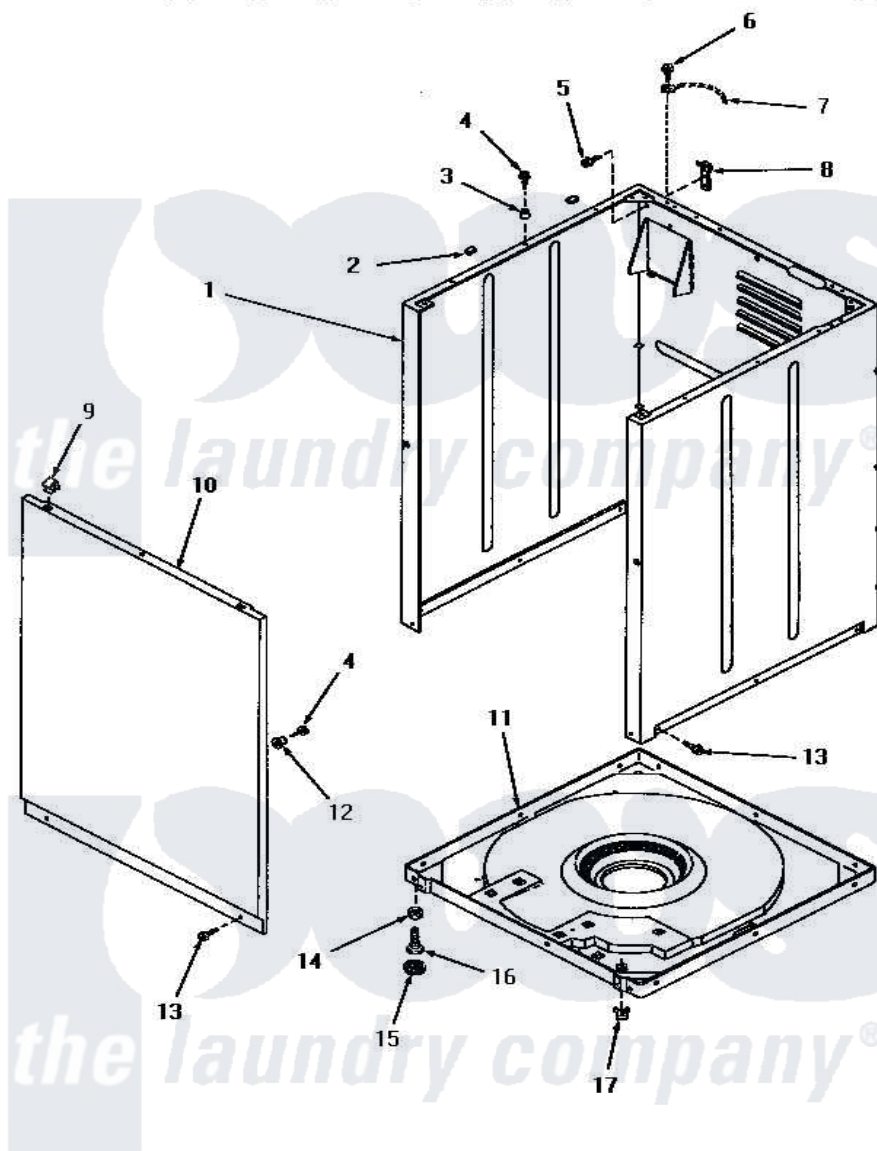

Amana HA4011 07 - FRONT PANEL, CABINET & BASE

FRONT PANEL, CABINET AND BASE

Amana Residential Amana HA4011 Washer Parts Parts Diagram 07 - FRONT PANEL, CABINET & BASE

[Click on the part number to view part](#)

Item	Original Part Number	Replaced By	Status	Part Description
1	27092W		Not Available	CABINET, WHITE
"	27092L	38612LP		Kit Service Cabinet
"	29168W	38612WP		Kit-Servic
"	29168A		Not Available	CABINET, AVOCADO
"	27092A		Not Available	CABINET, AVOCADO
"	29168L		Not Available	CABINET, ALMOND
"	29168H		Not Available	CABINET, HARVEST GOLD
"	27092K		Not Available	CABINET, COFFEE
"	29168K		Not Available	CABINET, COFFEE
"	27092H		Not Available	CABINET, HARVEST GOLD
2	Y56128			Pad, Bumper
3	56079	505187		Locator, Panel
4	56086	Y014874		Screw, Idler Arm And Sleeve
5	51780	3390631		Screw, 10-16 X 3/8
6	56392		Not Available	SCREW,8-18 X 3/8 TAPPI
7	Y00000000		Not Available	SEE NOTE GROUND WIRE, GREEN

8	Y27103		Hinge, Hold-Down Lug
9	28835	22001650	Fastener, Spring
10	27072A		Not Available
"	27072K		Not Available
"	27072H		Not Available
"	27072L	32708LP	Panel, Front
"	27072W		Not Available
11	29757		Not Available
12	28102		Locator, Panel
13	27196	27001200	Screw
14	Y21899	40038101	Nut, Leg
15	21749	40016001	Foot, Rubber
16	20409	22003428	Leg, Adjustable
17	28837		Not Available
NI	26594P		Grease, Silicone - 2 Oz Tube