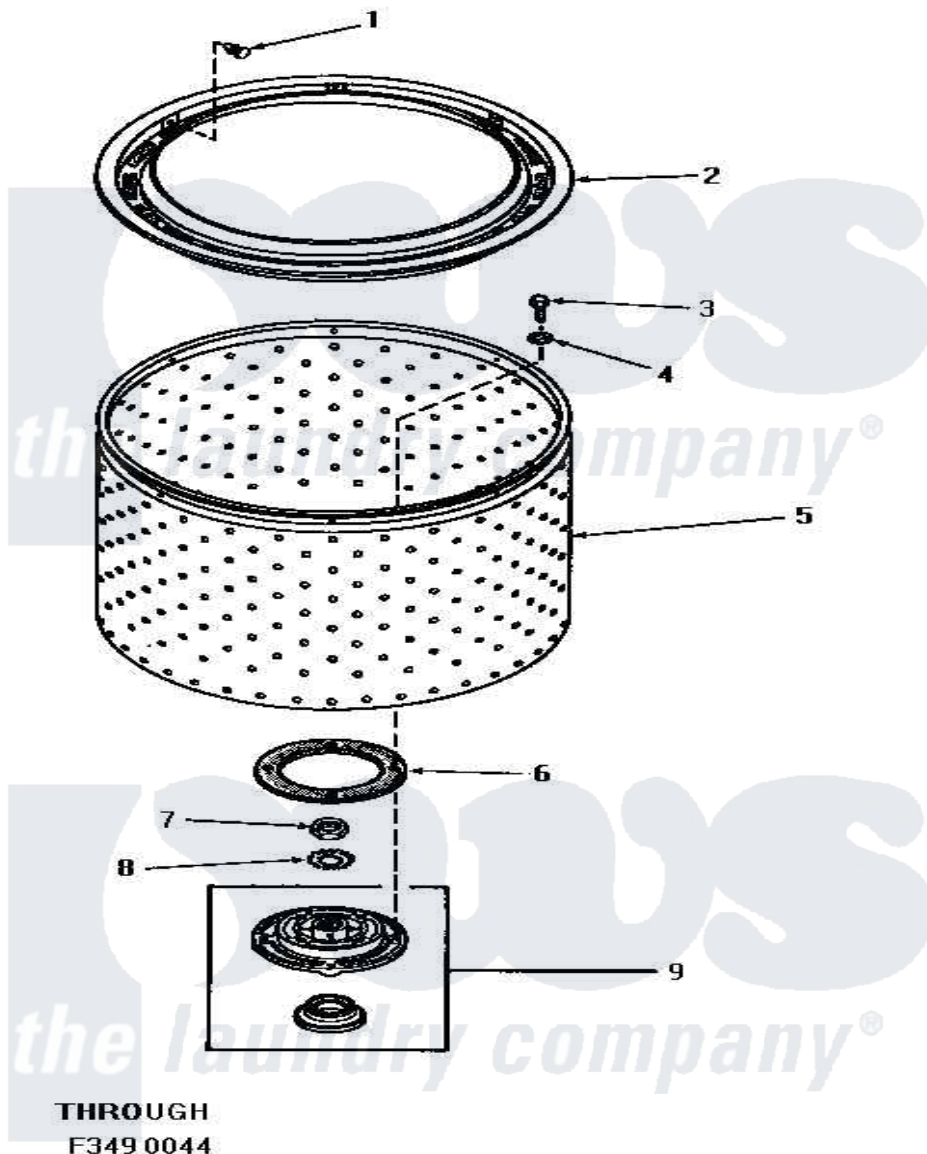

Amana HA4011 10 - LINT FILTER, WASHTUB & HUB

LINT FILTER, WASHTUB AND HUB

Amana [Residential Amana HA4011 Washer Parts](#) Parts Diagram 10 - LINT FILTER, WASHTUB & HUB
 Click on the part number to view part

Item	Original Part Number	Replaced By	Status	Part Description
1	29474			Fastener, Lint Filter
2	27123	33521		Filter Lint/Clothes Guard
3	27202	W10116787		Screw
4	28094			Gasket
5	27074			Motor
"	27073		Not Available	WASHTUB, PORCELAIN
6	27125	39122		Gasket, Washtub
7	Y29220	40016301		Nut, Lock
8	27163			Lockwasher
9	28780	356P3		Kit, Seal-Washer