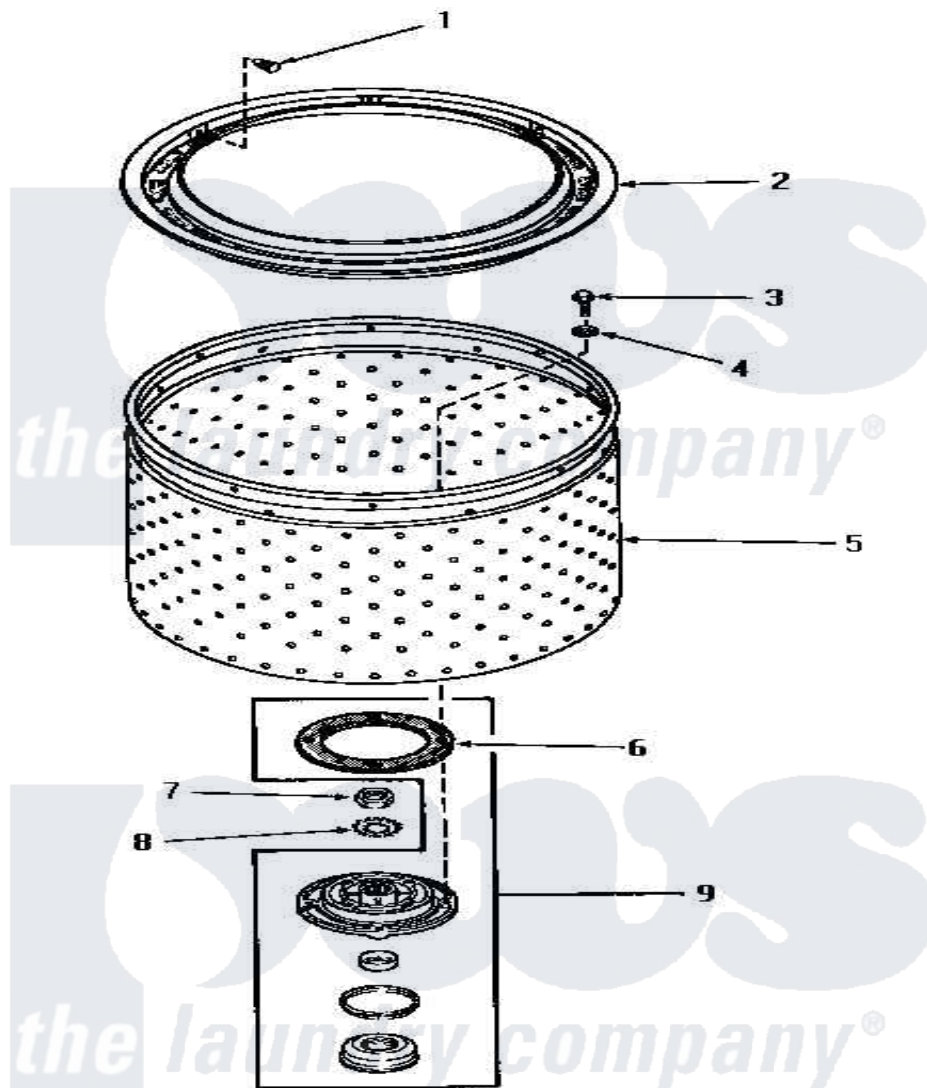

Amana HA4011 11 - LINT FILTER, WASHTUB & HUB

STARTING
F349 0045

LINT FILTER, WASHTUB AND HUB

Amana Residential Amana HA4011 Washer Parts Parts Diagram 11 - LINT FILTER, WASHTUB & HUB
Click on the part number to view part

Item	Original Part Number	Replaced By	Status	Part Description
1	29474			Fastener, Lint Filter
2	27123	33521		Filter Lint/Clothes Guard
3	27202	W10116787		Screw
4	28094			Gasket
5	28138		Not Available	WASHTUB, STAINLESS STEEL
"	29074	39252P		Wash Tub
6	27125	39122		Gasket, Washtub
7	Y29220	40016301		Nut, Lock
8	27163			Lockwasher
9	356P3			Kit, Seal-Washer