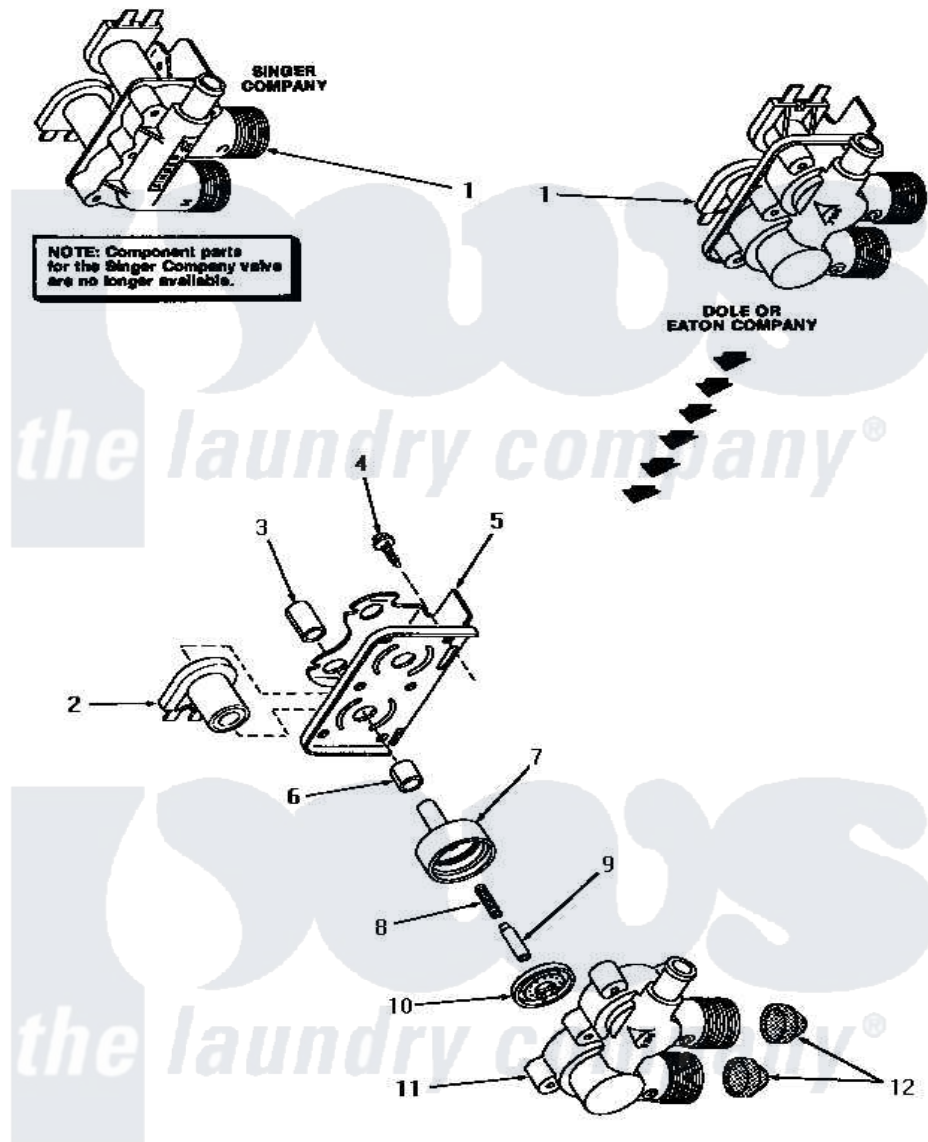

# Amana HA4011 12 - MIXING VALVE ASSY

## MIXING VALVE ASSEMBLY

Amana [Residential Amana HA4011 Washer Parts](#) Parts Diagram 12 - MIXING VALVE ASSY  
 Click on the part number to view part

Item	Original Part Number	Replaced By	Status	Part Description
1	27156	<a href="#">33930</a>		Valve, Mixing
2	24126	<a href="#">33930</a>		Valve, Mixing
3	24128		Not Available	SLEEVE, LONG
4	25817C		Not Available	SCREW
5	Y24158		Not Available	MOUNTING BRACKET
6	24129		Not Available	SLEEVE, SHORT
7	<a href="#">24130</a>			Guide, Armature
8	24131		Not Available	SPRING
9	24132		Not Available	ARMATURE
10	24134		Not Available	DIAPHRAGM
11	Y24159	<a href="#">33930</a>		Valve, Mixing
12	24122	<a href="#">22002960</a>		Strainer, Washer Inlet