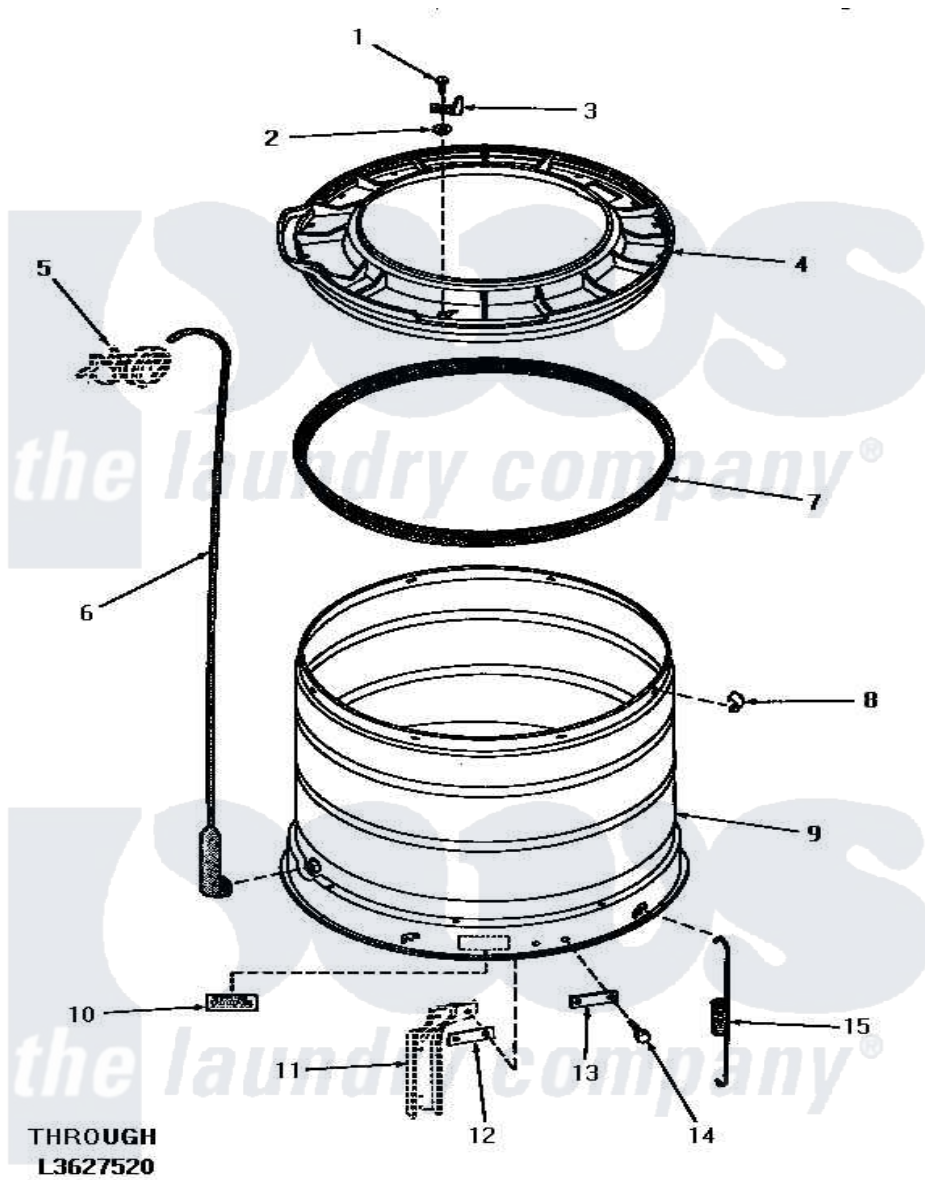

# Amana HA4011 15 - OUTER TUB, COVER & PRESSURE HOSE

THROUGH  
L3627520

## OUTER TUB, COVER AND PRESSURE HOSE

Amana [Residential Amana HA4011 Washer Parts](#) Parts Diagram 15 - OUTER TUB, COVER & PRESSURE HOSE  
Click on the part number to view part

Item	Original Part Number	Replaced By	Status	Part Description
1	25723	<a href="#">27001200</a>		Screw
2	<a href="#">03815</a>			Lockwasher, No.10 Ext Shk
3	<a href="#">27247</a>			Trigger, Out-Of-Bal Swi
4	27137	<a href="#">31153</a>		Cover Outer Tub
5	Y00000000		Not Available	SEE NOTE PRESSURE SWITCH
6	29077		Not Available	ASSY,PRESSURE FILL HOSxREPLACE
7	<a href="#">27184</a>			Gasket, Tub Cover
8	Y27017		Not Available	CLIP,SPRING
9	27071		Not Available	OUTER TUB
10	Y27195		Not Available	STICKER
11	Y00000000		Not Available	SEE NOTE SUPPORT LEG
12	<a href="#">27927</a>			Plate, Leg .032
13	<a href="#">27926</a>			Plate, Leg .063
14	27205	<a href="#">40128701</a>		Screw, 5/16-18 X .50
15	<a href="#">27239</a>			Spring, Leg