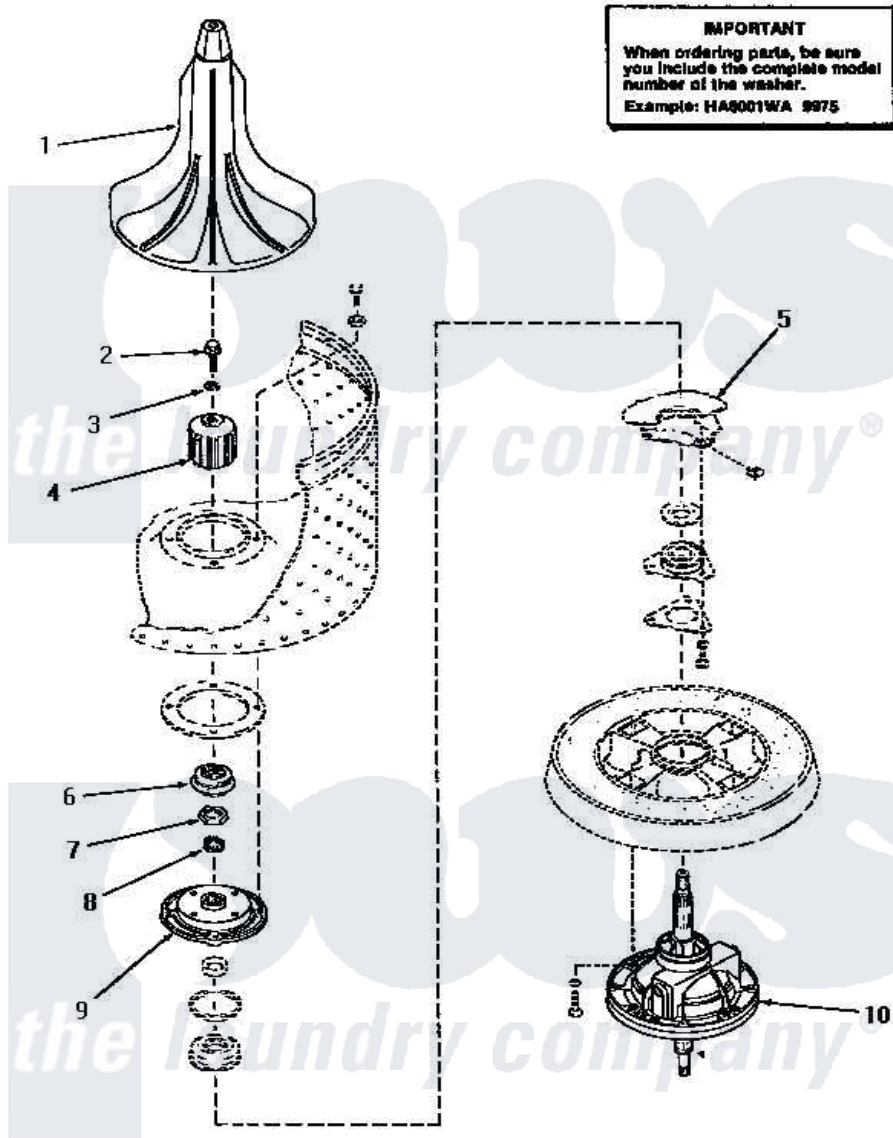

Amana HA4011 20 - SHORT POST DRIVE (ADDITION)

SHORT POST DRIVE

Amana [Residential Amana HA4011 Washer Parts](#) Parts Diagram 20 - SHORT POST DRIVE (ADDITION)
 Click on the part number to view part

Item	Original Part Number	Replaced By	Status	Part Description
1	30855	40000501W		Agitator, Flex Vane
2	30852			Screw, No.8-1/4 X 20 X 3/
3	30853		Not Available	SEAL
4	30071	R9900189		Kit, Drive Bell And Seal
5	Y00000000		Not Available	SEE NOTE OUTER TUB
6	30022		Not Available	ASSY,SEAL-HEAD xREPLACE
7	Y29220	40016301		Nut, Lock
8	29728	40008301		Insert, Spline
9	30034		Not Available	HUB ASSEMBLY
10	30848	33227P		Assembly- Tran
"	33227	33227P		Assembly- Tran