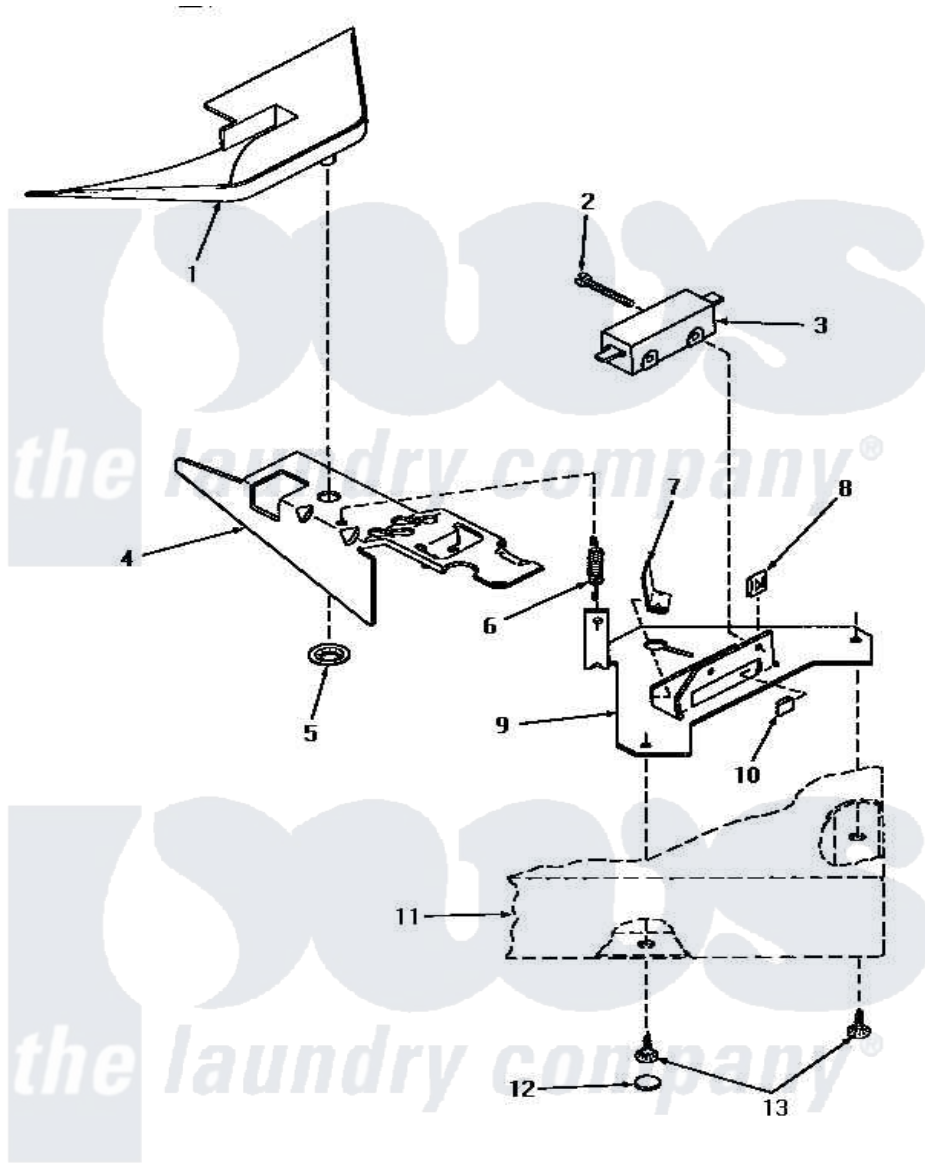

Amana HA4011 21 - SWITCH & BRACKET ASSY

SWITCH AND BRACKET ASSEMBLY

Amana [Residential Amana HA4011 Washer Parts](#) Parts Diagram 21 - SWITCH & BRACKET ASSY
 Click on the part number to view part

Item	Original Part Number	Replaced By	Status	Part Description
1	29042		Not Available	SHIELD, LID SWITCH
2	Q6516		Not Available	SCREW, 6-32 X 1 ROUND H
3	27249		Not Available	SWITCH
4	27602			Lever, Out-Of-Bal Switch
5	29043			Nut, Push
6	27603			Spring, Switch Lever
7	Y27837			Clip, Speed-"U" Type
8	27248		Not Available	NUT, SPEED U-TYPE
9	27250		Not Available	BRACKET, OUT-OF-BAL SWI
10	27610			Clip, U
11	Y00000000		Not Available	SEE NOTE CABINET TOP
12	28291		Not Available	WASHER
13	28193			Screw, 8-1/2 Tapping W/