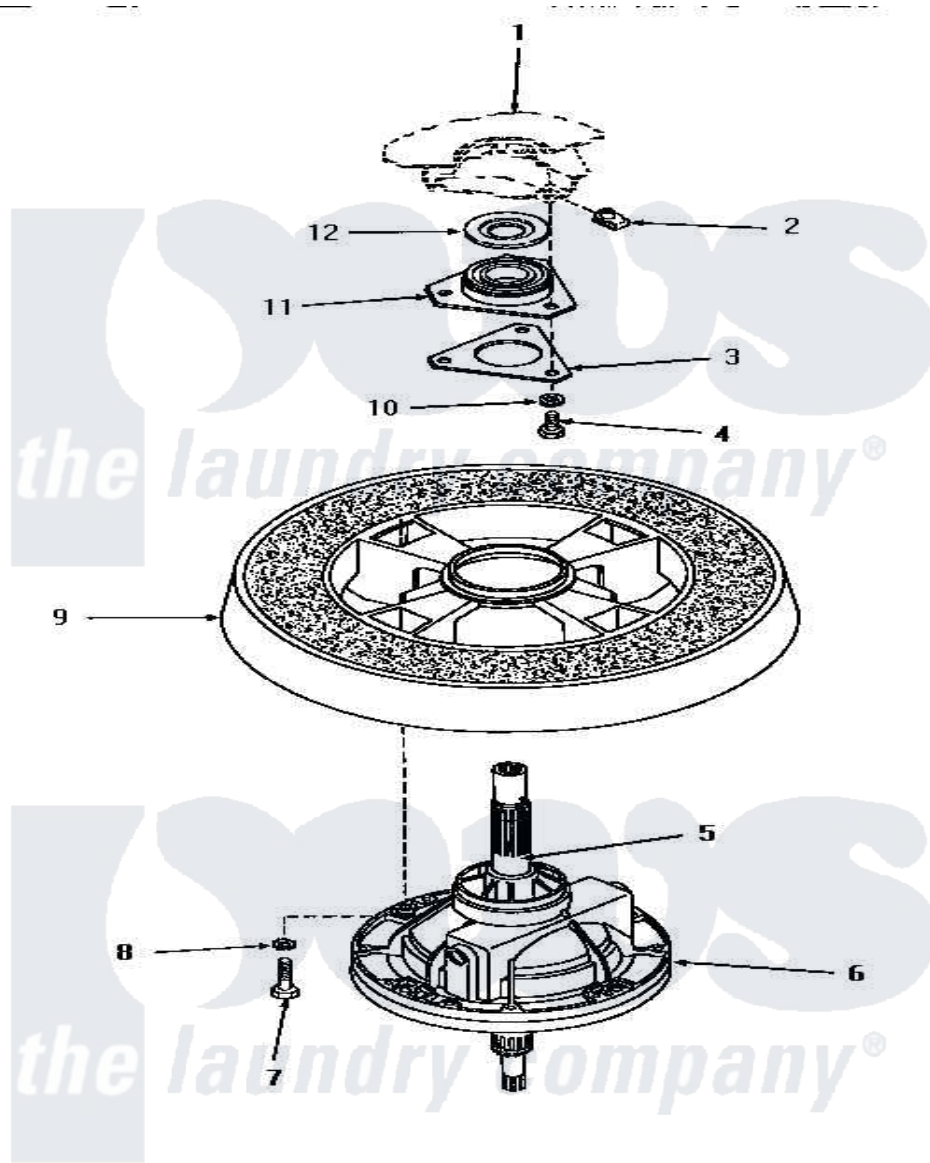

Amana HA4011 22 - TRANSMISSION ASSY & BALANCE RING

TRANSMISSION ASSEMBLY AND BALANCE RING

Amana [Residential Amana HA4011 Washer Parts](#) Parts Diagram 22 - TRANSMISSION ASSY & BALANCE RING
 Click on the part number to view part

Item	Original Part Number	Replaced By	Status	Part Description
1	Y00000000		Not Available	SEE NOTE OUTER TUB
2	27222			Nut, Retainer 5/16-18
3	27166		Not Available	WASHER, BEARING HOUSING
4	01355		Not Available	SCREW
5	27604P			Never-Seeze 1 Oz Tube
6	30946		Not Available	TRANSMISSION ASSEMBLY
7	27200		Not Available	CAP SCREW
8	02431			Lockwasher, 1/4 Ext Shk
9	Y29117		Not Available	ASSY, BALANCE RING-COMPL
10	04366			Lockwasher, 5/16intshkp
11	27182	40004201P		Main Bearing Assembly
12	27187			Flinger