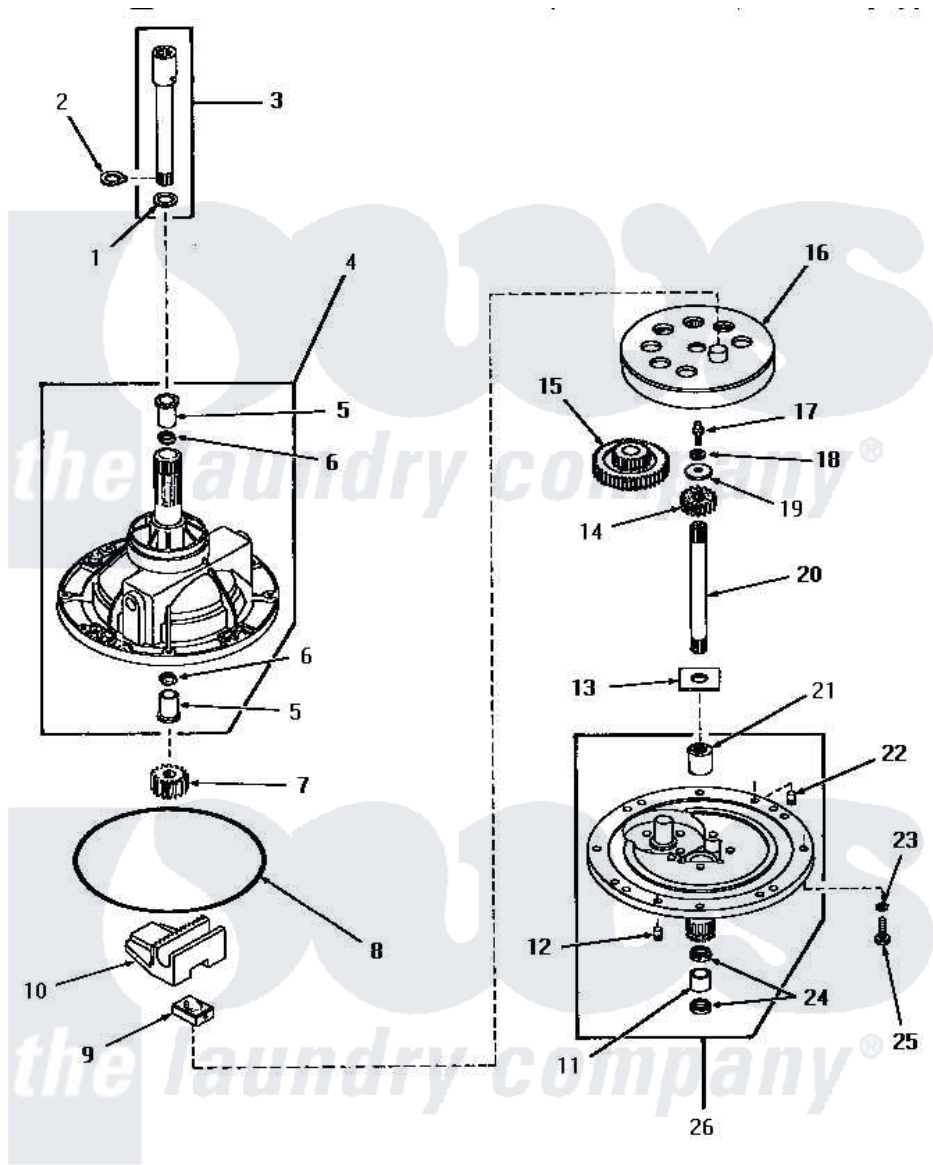

# Amana HA4020 01 - 28430 TRANSMISSION ASSY COMPONENTS

## COMPONENTS FOR 28430 TRANSMISSION ASSEMBLY

Amana [Residential Amana HA4020 Washer Parts](#) Parts Diagram 01 - 28430 TRANSMISSION ASSY COMPONENTS  
 Click on the part number to view part

Item	Original Part Number	Replaced By	Status	Part Description
1	Y00000000		Not Available	SEE NOTE SHIM WASHER -- (SEE NOTE)
2	<a href="#">27197</a>			Ring, Retaining
3	<a href="#">368P3</a>			Kit, Coupling And Shaft
4	27191		Not Available	TRANSMISSION CASE ASSEMBLY
"	28435		Not Available	TRANSMISSION CASE ASSEMBLY
5	27021		Not Available	BEARING
6	Y28114	<a href="#">40042701</a>		Seal- Oil
7	<a href="#">27003</a>			Pinion, Agitator
8	<a href="#">27028</a>			Gasket, Transmission Re
"	28434P		Not Available	LOCTITE
9	<a href="#">26493</a>			Slide
10	Y27001	<a href="#">Y31526</a>		Rack
11	<a href="#">27022</a>			Bearing
12	<a href="#">27172</a>			Pin, Dowel

13	<a href="#">27016</a>		Washer
14	<a href="#">29156</a>		Pinion, Input
15	<a href="#">27002</a>		Gear, Reduction
16	<a href="#">26577</a>		Assembly, Gear And Stud
17	27030	Not Available	SCREW, 1/4-20 SPECIAL
18	<a href="#">21456</a>		Lockwasher, 1/4 Intshkp
19	26509	<a href="#">40041501</a>	Washer
20	27081	<a href="#">27081P</a>	Shaft Input Package
21	27026	Not Available	COVER TRANSMISSION
22	<a href="#">27172</a>		Pin, Dowel
23	<a href="#">02431</a>		Lockwasher, 1/4 Ext Shk
24	Y28114	<a href="#">40042701</a>	Seal- Oil
25	<a href="#">20253</a>		Screw, Cap-1/4-20 X 1"
26	27192	Not Available	TRANSMISSION COVER ASSEMBLY
NI	27243	<a href="#">27243P</a>	Oil, CW Transmission F-