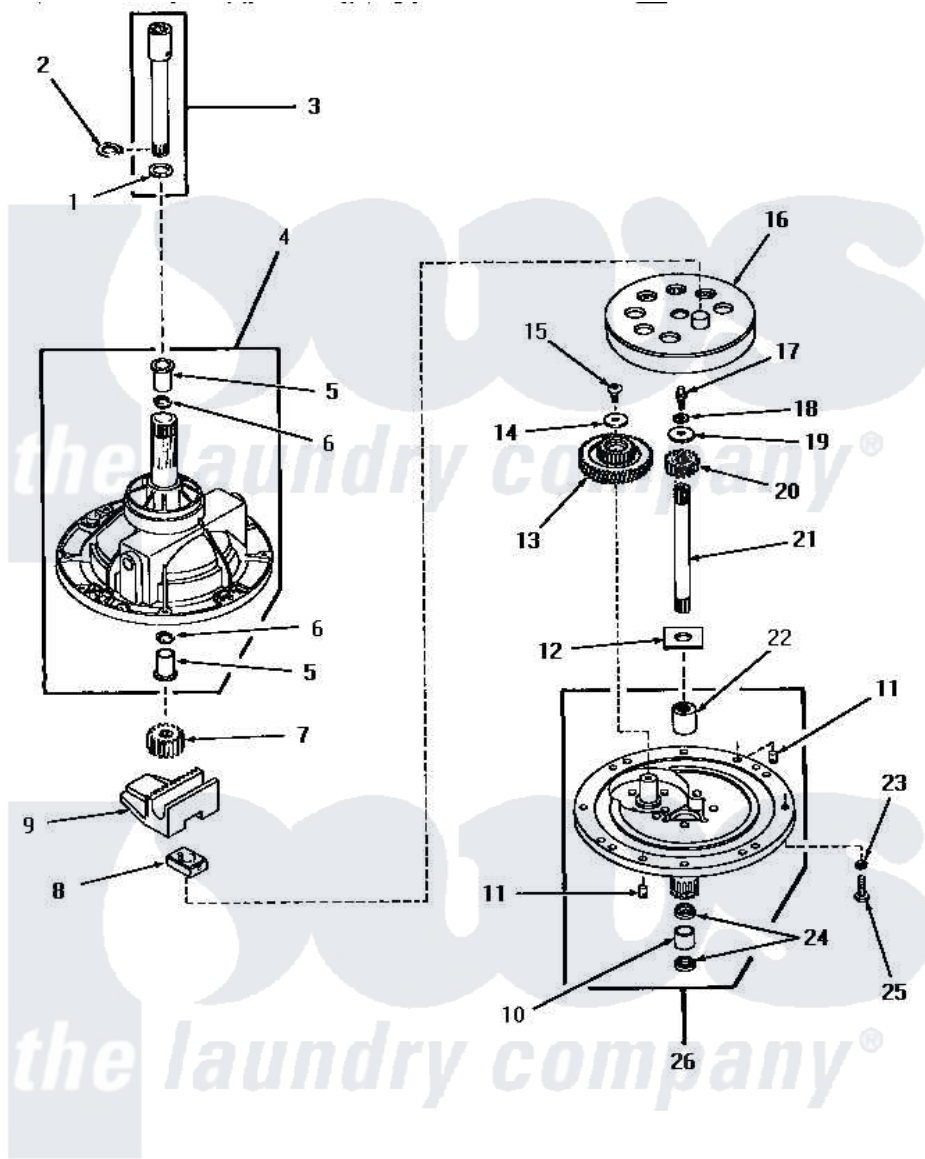

Amana HA4020 02 - 30123 & 30946 TRANSMISSION ASSY COMPNT

COMPONENTS FOR 30123 and 30946 TRANSMISSION ASSEMBLIES

Amana [Residential Amana HA4020 Washer Parts](#) Parts Diagram 02 - 30123 & 30946 TRANSMISSION ASSY COMPNT
 Click on the part number to view part

Item	Original Part Number	Replaced By	Status	Part Description
1	Y00000000		Not Available	SEE NOTE SHIM WASHER -- (SEE NOTE)
2	27197			Ring, Retaining
3	368P3			Kit, Coupling And Shaft
4	28435		Not Available	TRANSMISSION CASE ASSEMBLY
5	27021		Not Available	BEARING
6	Y28114	40042701		Seal- Oil
7	27003			Pinion, Agitator
8	26493			Slide
9	Y27001	Y31526		Rack
10	27022			Bearing
11	27172			Pin, Dowel
12	27016			Washer
13	29161			Gear, Reduction
14	29260		Not Available	WASHER
15	29273			Screw, 1/4-20 X 3/8

16	26577		Assembly, Gear And Stud
17	27030	Not Available	SCREW, 1/4-20 SPECIAL
18	21456		Lockwasher, 1/4 Intshkp
19	26509	40041501	Washer
20	Y29160		Pinion, Drive
21	27081	27081P	Shaft Input Package
22	30893	WR2X4924	Shim
23	02431		Lockwasher, 1/4 Ext Shk
24	Y28114	40042701	Seal- Oil
25	20253		Screw, Cap-1/4-20 X 1"
26	30945	Not Available	ASSY, TRANSMISSION COVExREPLACE
NI	27243	27243P	Oil, CW Transmission F-
"	28434P	Not Available	LOCTITE