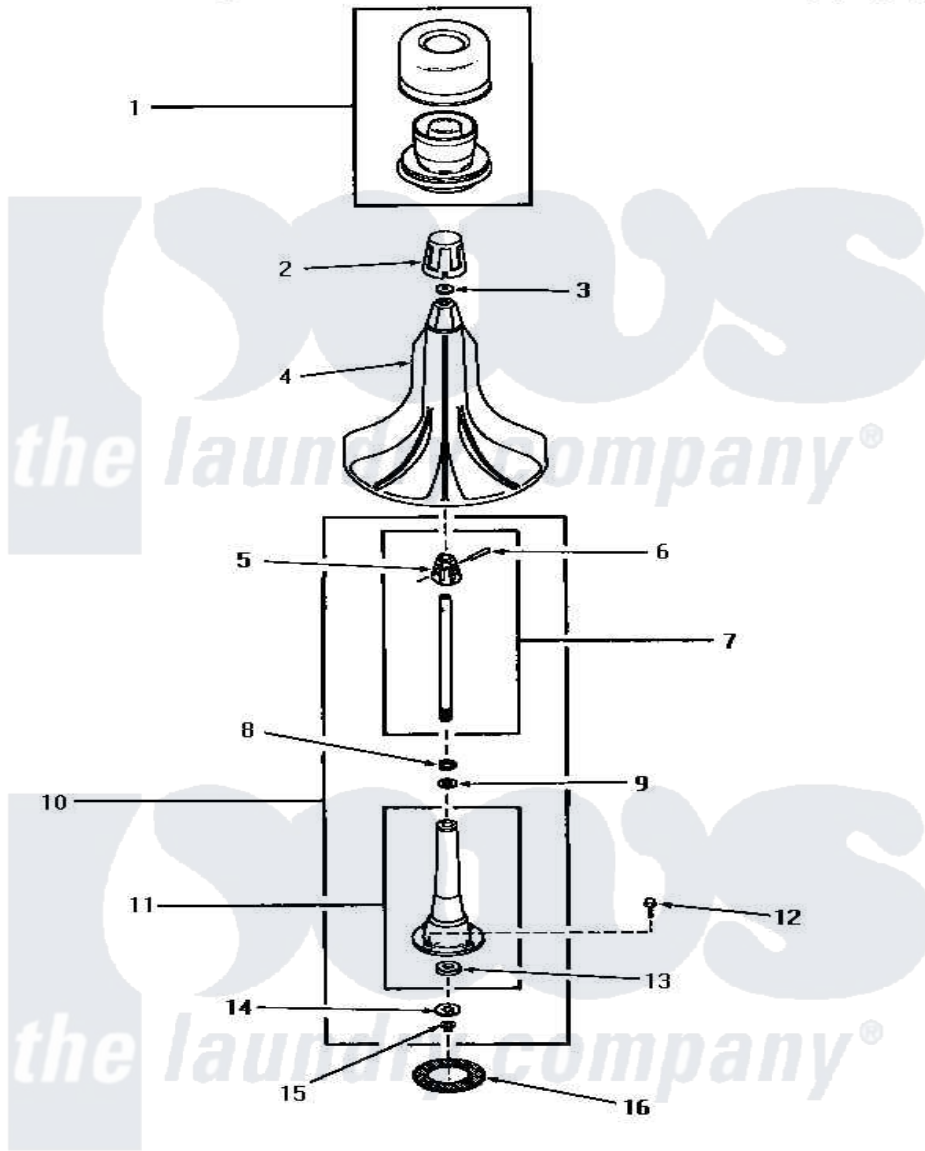

# Amana HA4020 03 - AGITATOR & POST

## AGITATOR AND POST

Amana [Residential Amana HA4020 Washer Parts](#) Parts Diagram 03 - AGITATOR & POST

[Click on the part number to view part](#)

Item	Original Part Number	Replaced By	Status	Part Description
1	27707		Not Available	ASSY,DISPENSER-FABRIC
2	27138		Not Available	ASSY,AGITATOR CAP
3	<a href="#">27189</a>			Washer, Agitator Cap
4	27120		Not Available	ASSY,AGITATOR
5	27174		Not Available	DRIVE BLOCK
6	<a href="#">20243</a>			Pin, Taper
7	<a href="#">28091</a>			Assembly, Agitator Shaftanddr
8	20057	<a href="#">222T017P01</a>		Washer FIB 21/32 ID X 1156 OD X 1/8
9	<a href="#">04704</a>			Washer, .630idx1.125odx
10	28934		Not Available	AGITATOR POST ASSEMBLY
11	28933		Not Available	AGITATOR POST
12	27202	<a href="#">W10116787</a>		Screw
13	10429		Not Available	WASHER,THRUST
14	<a href="#">27164</a>			Washer, Spline
15	<a href="#">27197</a>			Ring, Retaining