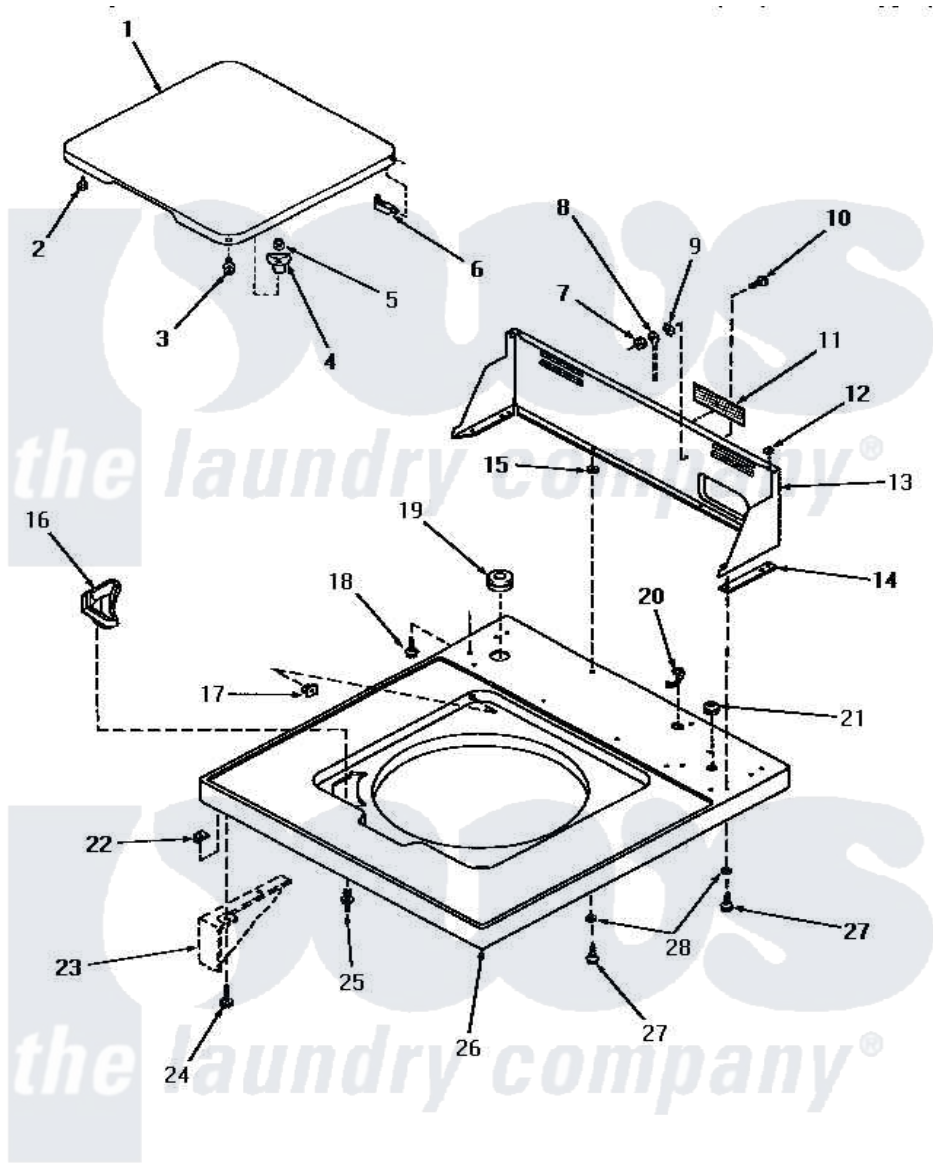

Amana HA4020 05 - CABINET TOP, LOADING DOOR & CONTROL HOOD

CABINET TOP, LOADING DOOR AND CONTROL HOOD

Amana [Residential Amana HA4020 Washer Parts](#) Parts Diagram 05 - CABINET TOP, LOADING DOOR & CONTROL HOOD

[Click on the part number to view part](#)

Item	Original Part Number	Replaced By	Status	Part Description
"	NOTE:		Not Available	SIPHON BREAK KIT MUST BE INSTALLED IN DRAIN HOSE IF THE DRAIN RECEPTACLE IS LOWER THAN THE CABINET TOP OF THE WASHER.
1	27665W		Not Available	LOADING DOOR, WHITE
"	27665A		Not Available	ASSY, LID
"	27665K		Not Available	LOADING DOOR, COFFEE
"	27665H		Not Available	LOADING DOOR, HARVEST GOLD
"	27665L		Not Available	LOADING DOOR, ALMOND
2	21685	40038001		Bumper
3	27203		Not Available	ASSY,SCREW & WASHER
4	27149			Catch, Lid Switch
5	21752			Nut, 8-32 Hex Brilock
6	27626		Not Available	HINGE,HIDDEN
7	03673		Not Available	NUT

8	Y00000000	Not Available	SEE NOTE GROUND WIRE
9	03815		Lockwasher, No.10 Ext Shk
10	20267		Screw, 10-24 X 3/8 Round
11	24903	Not Available	STICKER,DISCONNECT POW
12	24522		Nut, Speed-8ab-18 C1995
13	29551W	Not Available	CONTROL HOOD, WHITE
"	29551L	Not Available	CONTROL HOOD, ALMOND
"	29551A	Not Available	CONTROL HOOD, AVOCADO
"	29551H	Not Available	HOOD,CONTROL-DOMESTIC
"	29551K	Not Available	CONTROL HOOD, COFFEE
14	23028	Not Available	GASKET,CONTROL BOX END
15	23425	Not Available	WASHER,7/32IDX7/16ODX.
16	27121	Not Available	DISPENSER,BLEACH
17	27625		Bushing
18	56392	Not Available	SCREW,8-18 X 3/8 TAPPI
19	20118	Not Available	GROMMET,1982 INV
20	21903	211881	Grommet, Cord Part Not Used-Gas Models Only
21	22299	Not Available	GROMMET
22	20249	36020	Nut-10-24
23	Y00000000	Not Available	SEE NOTE CABINET
24	23008		Screw, 10-24 X 3/4 Sems
25	56534		Barrel, Support
26	27662L	Not Available	ASSY, TOP-DOMESTIC xREPLACE
"	27662H	Not Available	ASSY, TOP-DOMESTIC
"	27662K	Not Available	CABINET TOP, COFFEE
"	27662W	Not Available	CABINET TOP, WHITE
27	23962	W10116760	Screw
28	20493		Washer, 11/64 ID x 3/8 OD