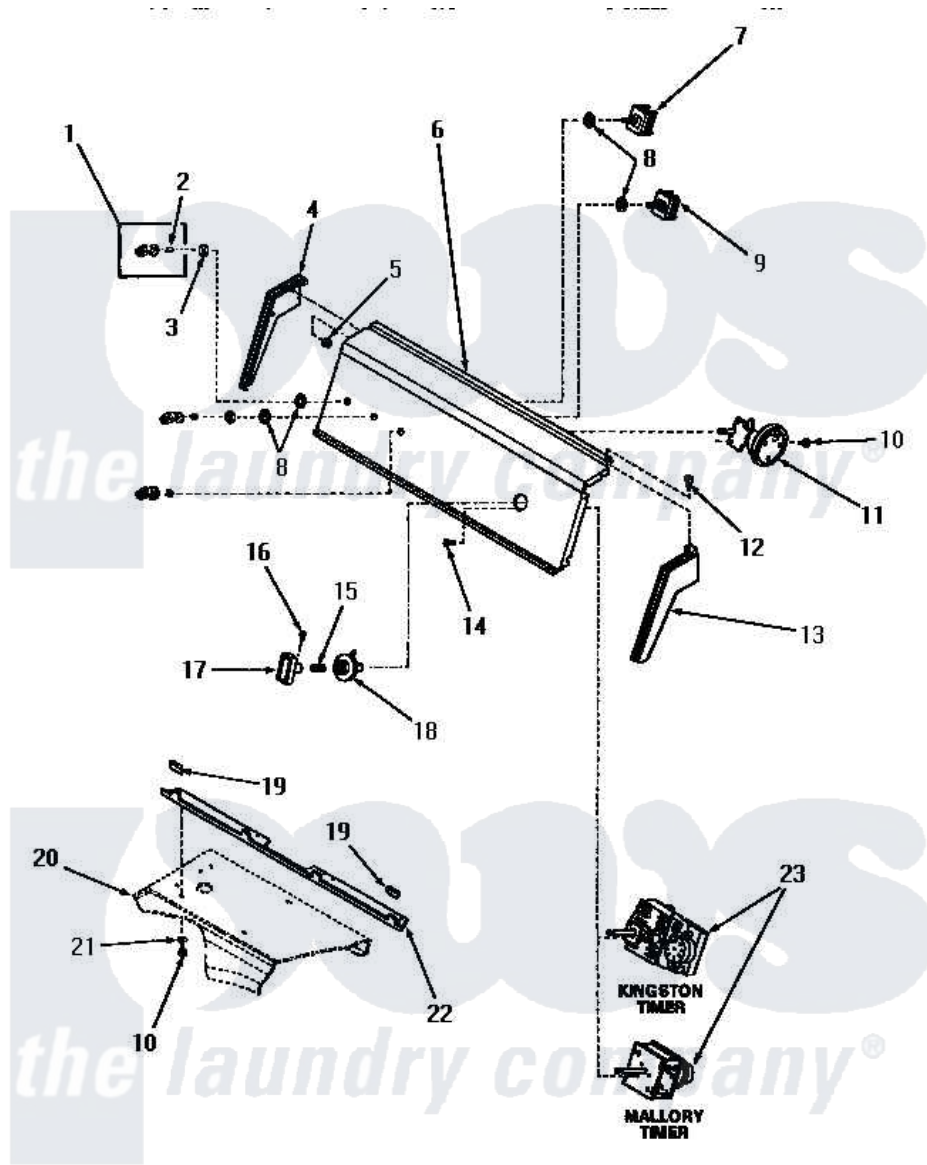

# Amana HA4020 06 - CONTROL PANEL & CONTROLS

## CONTROL PANEL AND CONTROLS

Amana [Residential Amana HA4020 Washer Parts](#) Parts Diagram 06 - CONTROL PANEL & CONTROLS  
 Click on the part number to view part

Item	Original Part Number	Replaced By	Status	Part Description
"	NOTE:		Not Available	1. IF DRAIN HOSE MUST BE SHORTENED, CUT HOSE BETWEEN MOLDED END AND MOLDED ELBOW. USE ONE NO. 25863 HOSE COUPLING TO SPLICE HOSE.
1	27376		Not Available	No Longer Available
2	10519		Not Available	RETAINER
3	57584		Not Available	NUT
4	25124		Not Available	CONTROL HOOD END, LEFT
5	25126	<a href="#">5303284616</a>		Clip
6	<a href="#">27851</a>			Panel, Control
7	21300		Not Available	SWITCH,TEMPERATURE
8	<a href="#">91176</a>			Lockwasher, 3/8 Intshkp
10	23962	<a href="#">W10116760</a>		Screw
11	<a href="#">27778</a>			Switch, Pressure
12	25232		Not Available	SCREW,8AB-18X7/8 OVAL CONTROL HOOD END

13	25123	Not Available	CONTROL HOOD END, RIGHT
14	<a href="#">70212</a>		Screw, 8-32 X 5/32 RD H
15	<a href="#">26319</a>		Spring
16	<a href="#">26318</a>		Screw, 8-32 X 1/4 Set S
17	27382	Not Available	TIMER KNOB
18	28287	Not Available	TIMER KNOB INDICATOR
19	24859	Not Available	SLEEVE,SUPPORT ANGLE
20	Y00000000	Not Available	SEE NOTE CABINET TOP
21	<a href="#">20493</a>		Washer, 11/64 ID x 3/8 OD
22	23360	Not Available	ANGLE
23	<a href="#">27694</a>		Xtimer