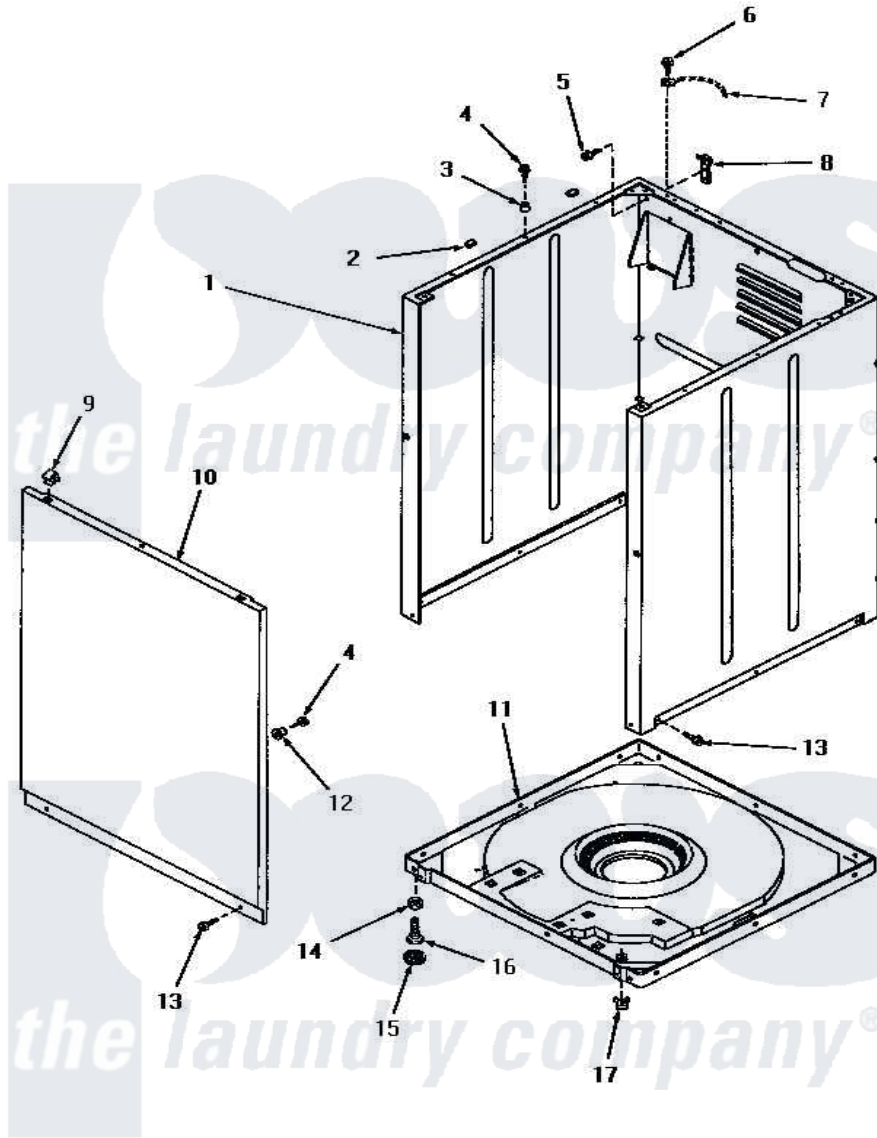

Amana HA4020 07 - FRONT PANEL, CABINET & BASE

FRONT PANEL, CABINET AND BASE

Amana [Residential Amana HA4020 Washer Parts](#) Parts Diagram 07 - FRONT PANEL, CABINET & BASE
 Click on the part number to view part

Item	Original Part Number	Replaced By	Status	Part Description
1	27092W		Not Available	CABINET, WHITE
"	27092L	38612LP		Kit Service Cabinet
"	29168W	38612WP		Kit-Servic
"	29168A		Not Available	CABINET, AVOCADO
"	27092A		Not Available	CABINET, AVOCADO
"	29168L		Not Available	CABINET, ALMOND
"	29168H		Not Available	CABINET, HARVEST GOLD
"	27092K		Not Available	CABINET, COFFEE
"	29168K		Not Available	CABINET, COFFEE
"	27092H		Not Available	CABINET, HARVEST GOLD
2	Y56128			Pad, Bumper
3	56079	505187		Locator, Panel
4	56086	Y014874		Screw, Idler Arm And Sleeve
5	51780	3390631		Screw, 10-16 X 3/8
6	56392		Not Available	SCREW,8-18 X 3/8 TAPPI
7	Y00000000		Not Available	SEE NOTE GROUND WIRE, GREEN

8	Y27103		Hinge, Hold-Down Lug
9	28835	22001650	Fastener, Spring
10	27072A		Not Available
"	27072K		Not Available
"	27072H		Not Available
"	27072L	32708LP	Panel, Front
"	27072W		Not Available
11	29757		Not Available
12	28102		Locator, Panel
13	27196	27001200	Screw
14	Y21899	40038101	Nut, Leg
15	21749	40016001	Foot, Rubber
16	20409	22003428	Leg, Adjustable
17	28837		Not Available
NI	26594P		Grease, Silicone - 2 Oz Tube