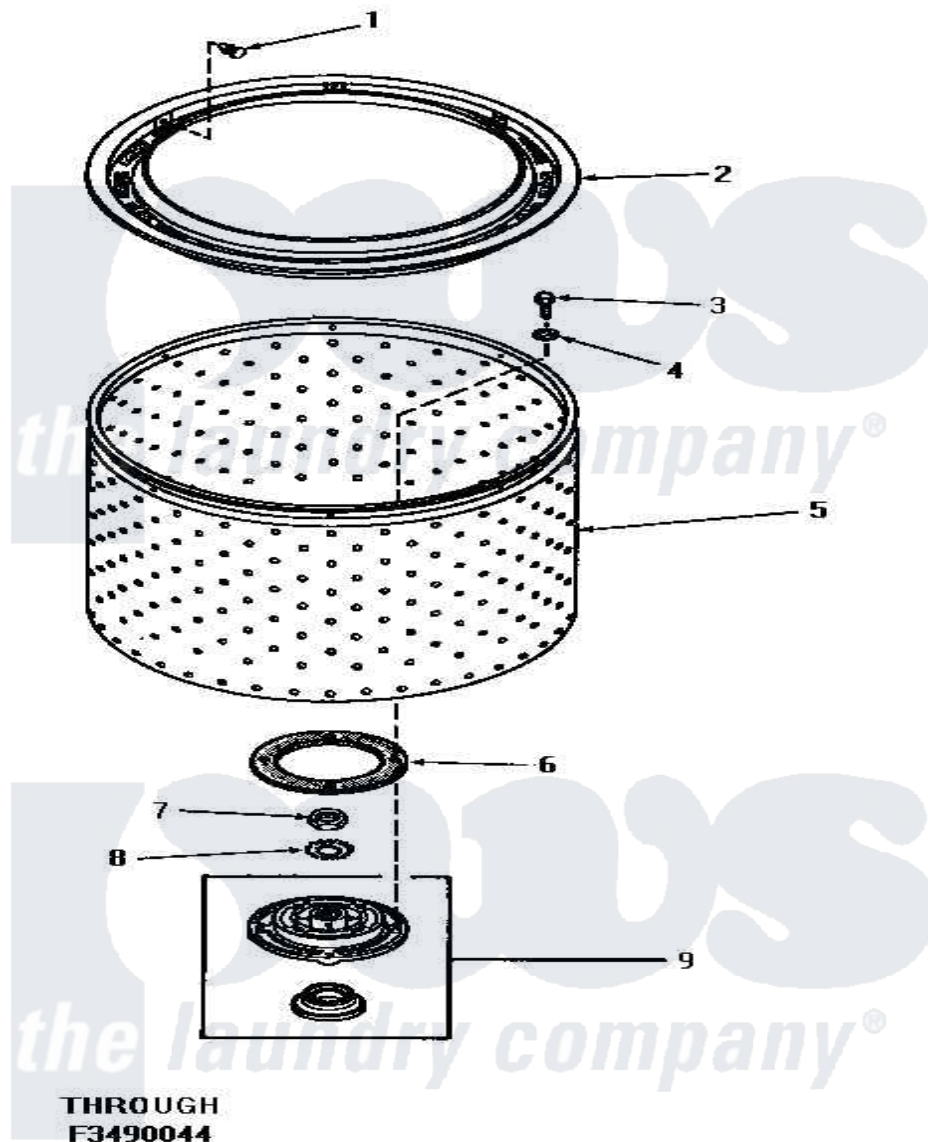

Amana HA4020 10 - LINT FILTER, WASHTUB & HUB

LINT FILTER, WASHTUB AND HUB

Amana [Residential Amana HA4020 Washer Parts](#) Parts Diagram 10 - LINT FILTER, WASHTUB & HUB
 Click on the part number to view part

Item	Original Part Number	Replaced By	Status	Part Description
1	29474			Fastener, Lint Filter
2	27123	33521		Filter Lint/Clothes Guard
3	27202	W10116787		Screw
4	28094			Gasket
5	27074			Motor
"	27073		Not Available	WASHTUB, PORCELAIN
6	27125	39122		Gasket, Washtub
7	Y29220	40016301		Nut, Lock
8	27163			Lockwasher
9	28780	356P3		Kit, Seal-Washer