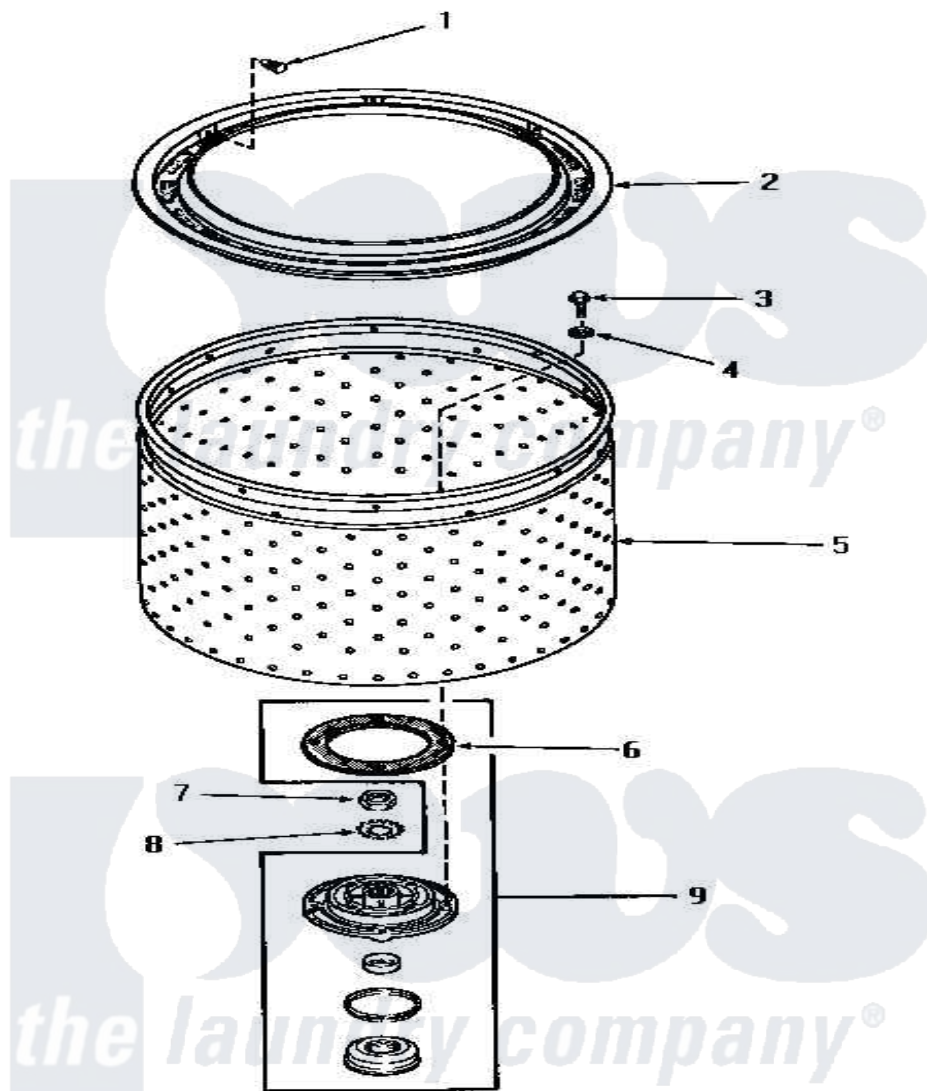

Amana HA4020 11 - LINT FILTER, WASHTUB & HUB

STARTING
F3490045

LINT FILTER, WASHTUB AND HUB

[Amana Residential Amana HA4020 Washer Parts](#) Parts Diagram 11 - LINT FILTER, WASHTUB & HUB
Click on the part number to view part

Item	Original Part Number	Replaced By	Status	Part Description
1	29474			Fastener, Lint Filter
2	27123	33521		Filter Lint/Clothes Guard
3	27202	W10116787		Screw
4	28094			Gasket
5	28138		Not Available	WASHTUB, STAINLESS STEEL
"	29074	39252P		Wash Tub
6	27125	39122		Gasket, Washtub
7	Y29220	40016301		Nut, Lock
8	27163			Lockwasher
9	356P3			Kit, Seal-Washer