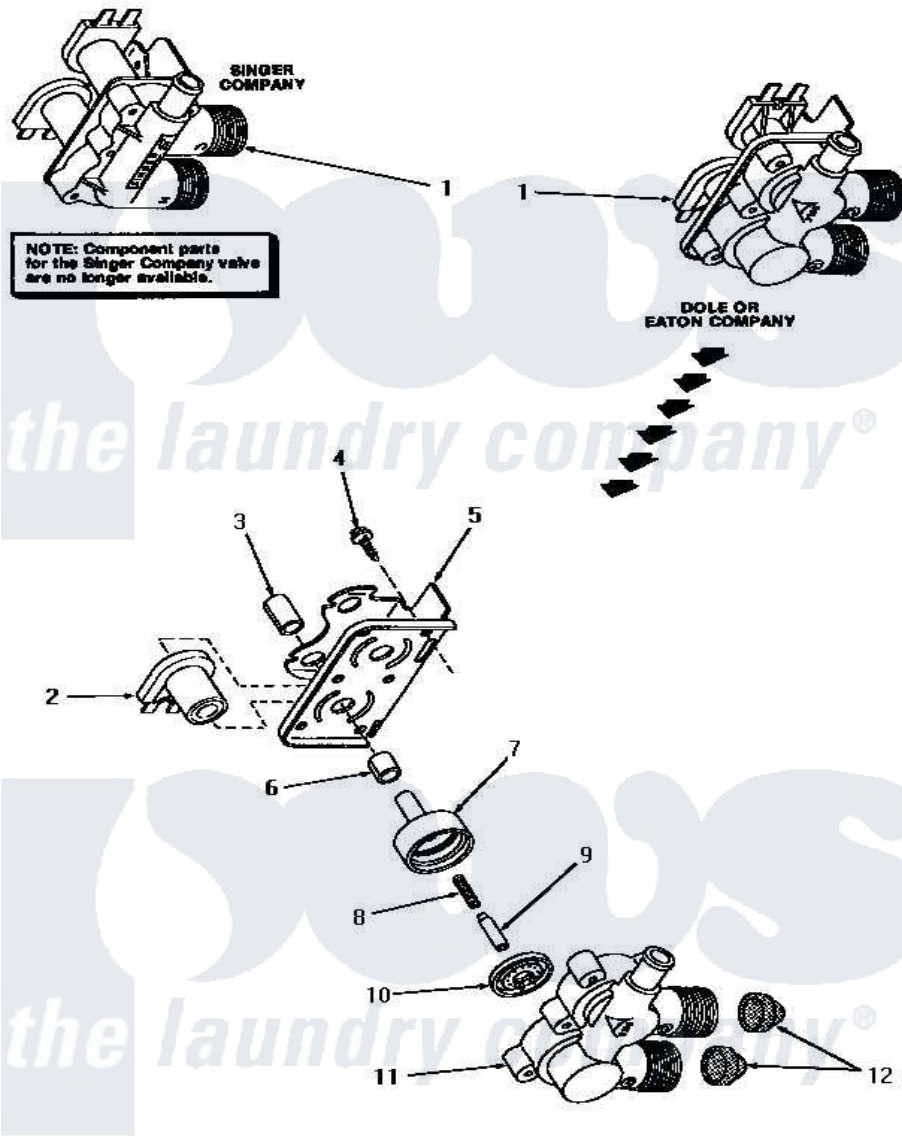

# Amana HA4020 12 - MIXING VALVE ASSY

## MIXING VALVE ASSEMBLY

Amana [Residential Amana HA4020 Washer Parts](#) Parts Diagram 12 - MIXING VALVE ASSY  
 Click on the part number to view part

Item	Original Part Number	Replaced By	Status	Part Description
1	27156	<a href="#">33930</a>		Valve, Mixing
2	24126	<a href="#">33930</a>		Valve, Mixing
3	24128		Not Available	SLEEVE, LONG
4	25817C		Not Available	SCREW
5	Y24158		Not Available	MOUNTING BRACKET
6	24129		Not Available	SLEEVE, SHORT
7	<a href="#">24130</a>			Guide, Armature
8	24131		Not Available	SPRING
9	24132		Not Available	ARMATURE
10	24134		Not Available	DIAPHRAGM
11	Y24159	<a href="#">33930</a>		Valve, Mixing
12	24122	<a href="#">22002960</a>		Strainer, Washer Inlet