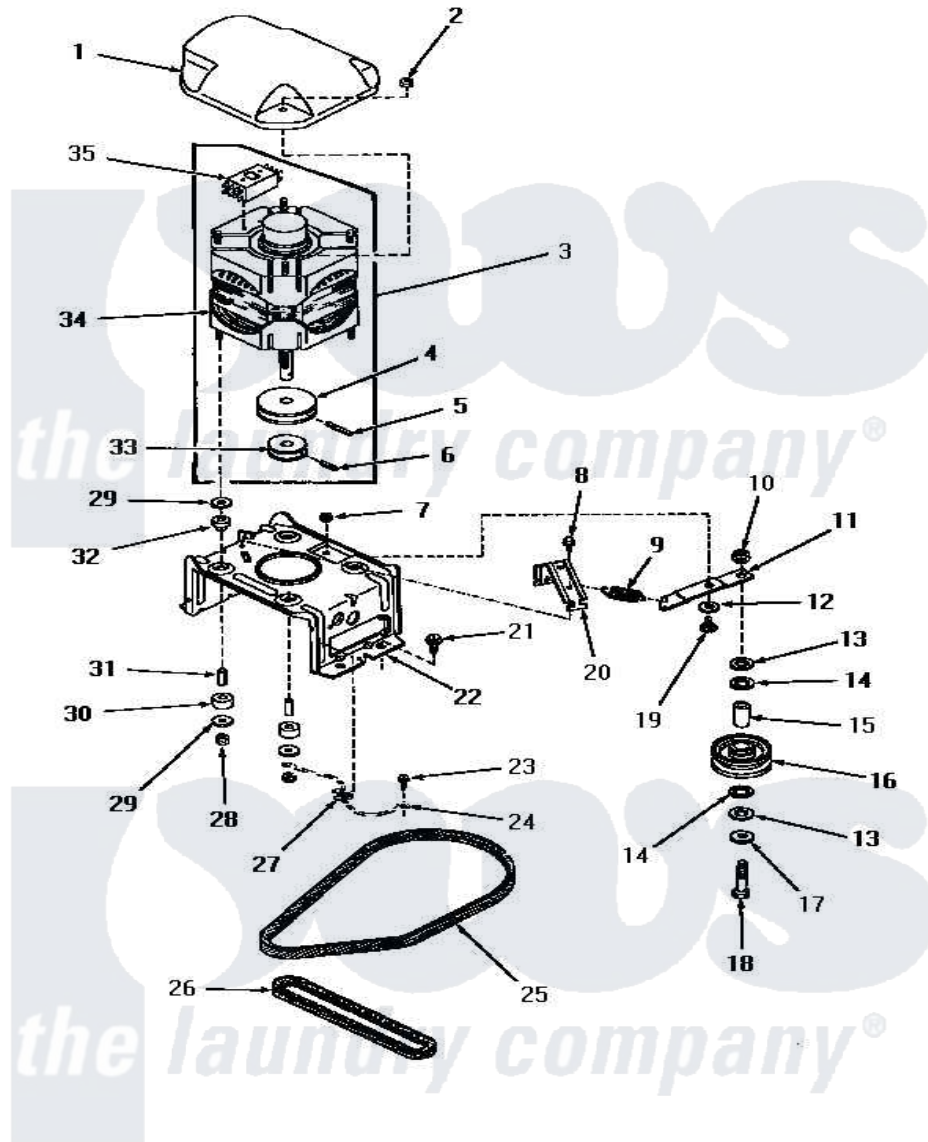

Amana HA4020 13 - MOTOR, MTG BRACKET, BELTS & IDLER ASSY

MOTOR, MOUNTING BRACKET, BELTS AND IDLER ASSEMBLY
(through Serial No. C3455773)

Amana [Residential Amana HA4020 Washer Parts](#) Parts Diagram 13 - MOTOR, MTG BRACKET, BELTS & IDLER ASSY
Click on the part number to view part

Item	Original Part Number	Replaced By	Status	Part Description
1	27136			Shield, Motor
2	27201			Locknut
3	27658	27179P		Motor-Drve
4	27171		Not Available	PULLEY,MOTOR
5	23750			Pin, Roll
6	10416			Pin, Roll
7	52566	27001225		Nut, Jam Mid Lock 1/4-20
8	56264	27001200		Screw
9	27928		Not Available	SPRING
10	56156	358160		Nut
11	27135			Lever, Idler
12	81392	40054701		Washer
13	28018		Not Available	WASHER
14	27210		Not Available	WASHER
15	27601		Not Available	BEARING
16	27212	R9900487		Sheet

17	27211	Not Available	WASHER
18	27209		Bolt
19	27229	40038901	Screw, 1/4-20
20	27929		Xarm Spring
21	27157		Screw, 10-24 X 5/8 Spec
22	27112	Not Available	MOTOR MOUNTING BRACKET
23	26592	Not Available	HEX HEAD SCREW
24	Y00000000	Not Available	SEE NOTE GROUND WIRE, GREEN
25	27246	R9900487	Sheet
26	27155		Belt, Pump
27	Y00161	B5733302	Clip, Ground
28	23604		Nut, Hex 10-32 Lock
29	03888	Not Available	WASHER
30	01953	Not Available	WASHER,LOWER MOTOR MOU
31	27181	Not Available	SPACER,MOTOR
32	01952A		Mounting, Rubber
33	Y27104	Not Available	PULLEY,MOTOR
34	27659	Not Available	MOTOR
35	24139	Not Available	SWITCH,MOTOR
"	24140	Not Available	SWITCH,MOTOR
"	24142	Not Available	SWITCH,MOTOR
"	Y24149		Switch, Motor
NI	258P3	Not Available	KIT,CAPACITOR