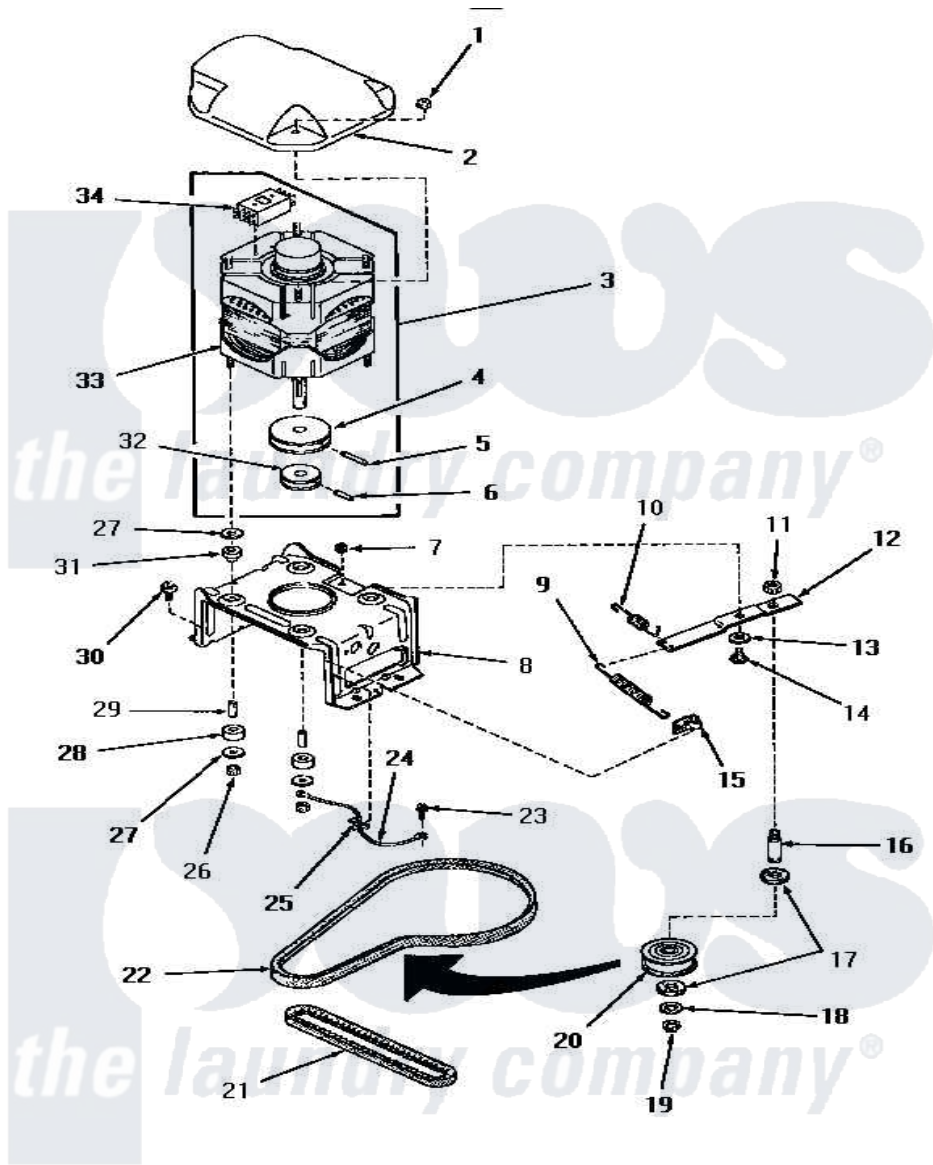

Amana HA4020 14 - MOTOR, MTG BRACKET, BELTS & IDLER ASSY

MOTOR, MOUNTING BRACKET, BELTS AND IDLER ASSEMBLY
(starting with Serial No. C3486774)

Amana [Residential Amana HA4020 Washer Parts](#) Parts Diagram 14 - MOTOR, MTG BRACKET, BELTS & IDLER ASSY
Click on the part number to view part

Item	Original Part Number	Replaced By	Status	Part Description
1	27201			Locknut
2	27136			Shield, Motor
3	27658	27179P		Motor-Drve
4	27171		Not Available	PULLEY,MOTOR
5	23750			Pin, Roll
6	10416			Pin, Roll
7	52566	27001225		Nut, Jam Mid Lock 1/4-20
8	28791			Bracket, Motor Mount
9	28807	37366		Spring, Idler
10	30620		Not Available	SPRING,IDLER LEVER HEL
11	28803	2221070		Clamp, Nylon
12	31054	40041002		Lever, Idler
13	81392	40054701		Washer
14	27229	40038901		Screw, 1/4-20
15	28849			Clip, Spring
16	28802			Shaft, Idler

17	Y29443		Washer, Felt
18	52549		Washer, 501 ID X3/4 Odx
19	23748		Ring, Retaining
20	28800	Not Available	WHEEL, IDLER
21	27155		Belt, Pump
22	28808		Belt, Agitate And Spin
23	26592	Not Available	HEX HEAD SCREW
24	Y00000000	Not Available	SEE NOTE GROUND WIRE, GREEN
25	Y00161	B5733302	Clip, Ground
26	23604		Nut, Hex 10-32 Lock
27	03888	Not Available	WASHER
28	01953	Not Available	WASHER, LOWER MOTOR MOU
29	27181	Not Available	SPACER, MOTOR
30	27157		Screw, 10-24 X 5/8 Spec
31	01952A		Mounting, Rubber
32	Y27104	Not Available	PULLEY, MOTOR
33	27659	Not Available	MOTOR
"	30897	27179P	Motor-Drve
34	24139	Not Available	SWITCH, MOTOR
"	24140	Not Available	SWITCH, MOTOR
"	30895A	30895AP	Switch Motor-W/Instr
"	30897A	30897AP	Switch- MO
"	24142	Not Available	SWITCH, MOTOR
"	Y24149		Switch, Motor
NI	20605	Not Available	LUBE, HI TEMPERATURE-56
"	258P3	Not Available	KIT, CAPACITOR