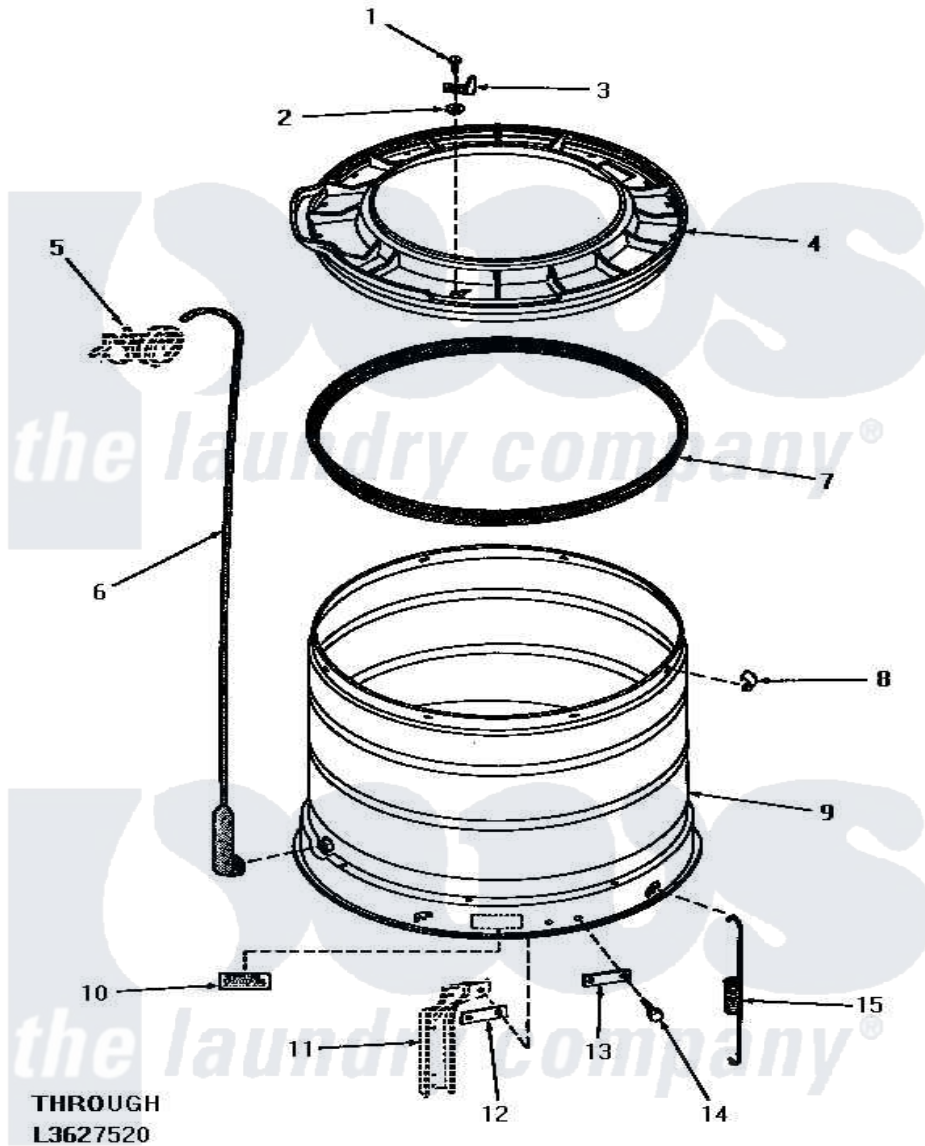

# Amana HA4020 15 - OUTER TUB, COVER & PRESSURE HOSE

## OUTER TUB, COVER AND PRESSURE HOSE

Amana [Residential Amana HA4020 Washer Parts](#) Parts Diagram 15 - OUTER TUB, COVER & PRESSURE HOSE  
 Click on the part number to view part

Item	Original Part Number	Replaced By	Status	Part Description
1	25723	<a href="#">27001200</a>		Screw
2	<a href="#">03815</a>			Lockwasher, No.10 Ext Shk
3	<a href="#">27247</a>			Trigger, Out-Of-Bal Swi
4	27137	<a href="#">31153</a>		Cover Outer Tub
5	Y00000000		Not Available	SEE NOTE PRESSURE SWITCH
6	29077		Not Available	ASSY,PRESSURE FILL HOSxREPLACE
7	<a href="#">27184</a>			Gasket, Tub Cover
8	Y27017		Not Available	CLIP,SPRING
9	27071		Not Available	OUTER TUB
10	Y27195		Not Available	STICKER
11	Y00000000		Not Available	SEE NOTE SUPPORT LEG
12	<a href="#">27927</a>			Plate, Leg .032
13	<a href="#">27926</a>			Plate, Leg .063
14	27205	<a href="#">40128701</a>		Screw, 5/16-18 X .50
15	<a href="#">27239</a>			Spring, Leg