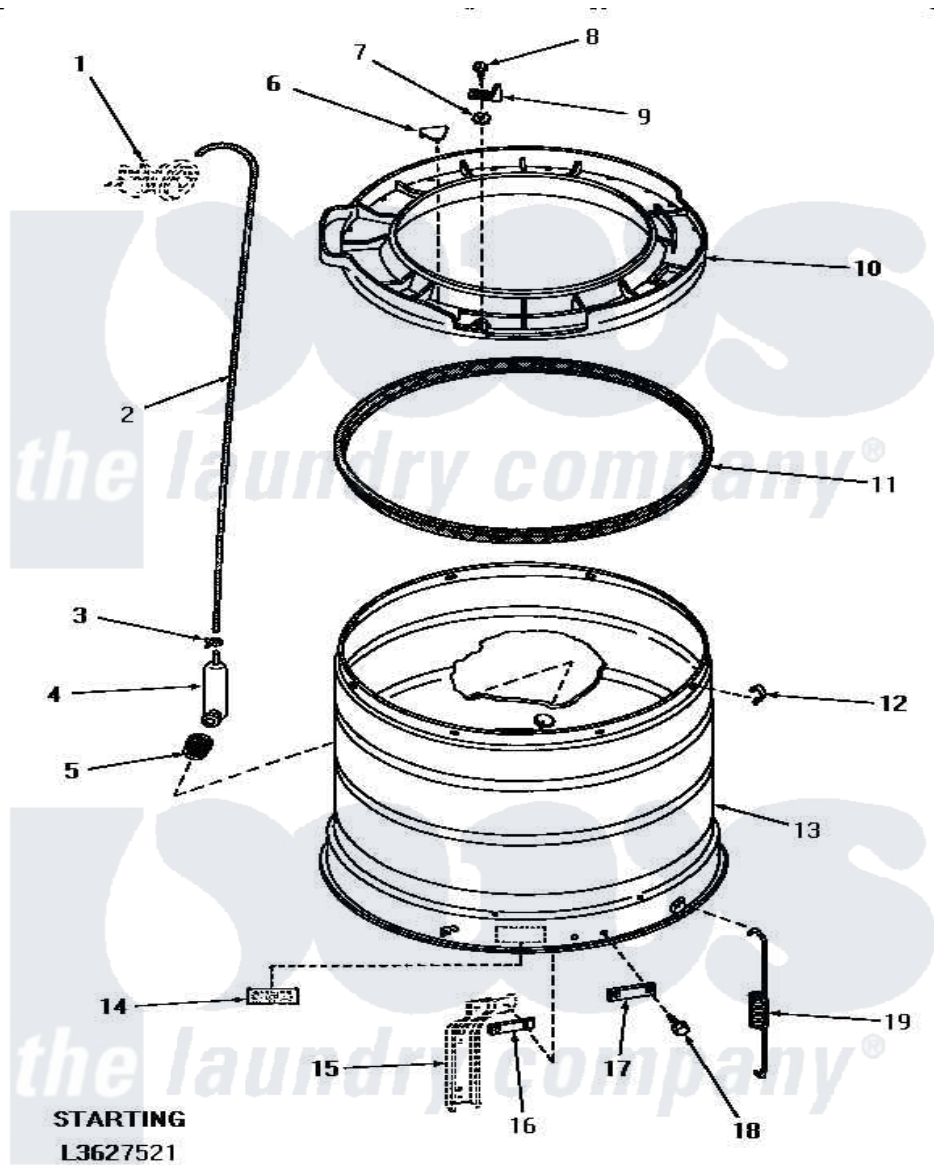

Amana HA4020 16 - OUTER TUB, COVER & PRESSURE HOSE

OUTER TUB, COVER AND PRESSURE HOSE

Amana [Residential Amana HA4020 Washer Parts](#) Parts Diagram 16 - OUTER TUB, COVER & PRESSURE HOSE
Click on the part number to view part

Item	Original Part Number	Replaced By	Status	Part Description
1	Y00000000		Not Available	SEE NOTE PRESSURE SWITCH
2	29213	39125		Tubing 31
3	Y22294	596669		Clamp, Manifold
4	29116		Not Available	PRESSURE ACCUMULATOR
5	29175	40037801		Grommet
6	29901		Not Available	PLUG,SNAP-IN-OUTER TUB
7	03815			Lockwasher, No.10 Ext Shk
8	25723	27001200		Screw
9	27247			Trigger, Out-Of-Bal Swi
10	29555	31153		Cover Outer Tub
11	27184			Gasket, Tub Cover
12	Y27017		Not Available	CLIP,SPRING
13	29232		Not Available	OUTER TUB
14	Y27195		Not Available	STICKER
15	Y00000000		Not Available	SEE NOTE SUPPORT LEG
16	27927			Plate, Leg .032