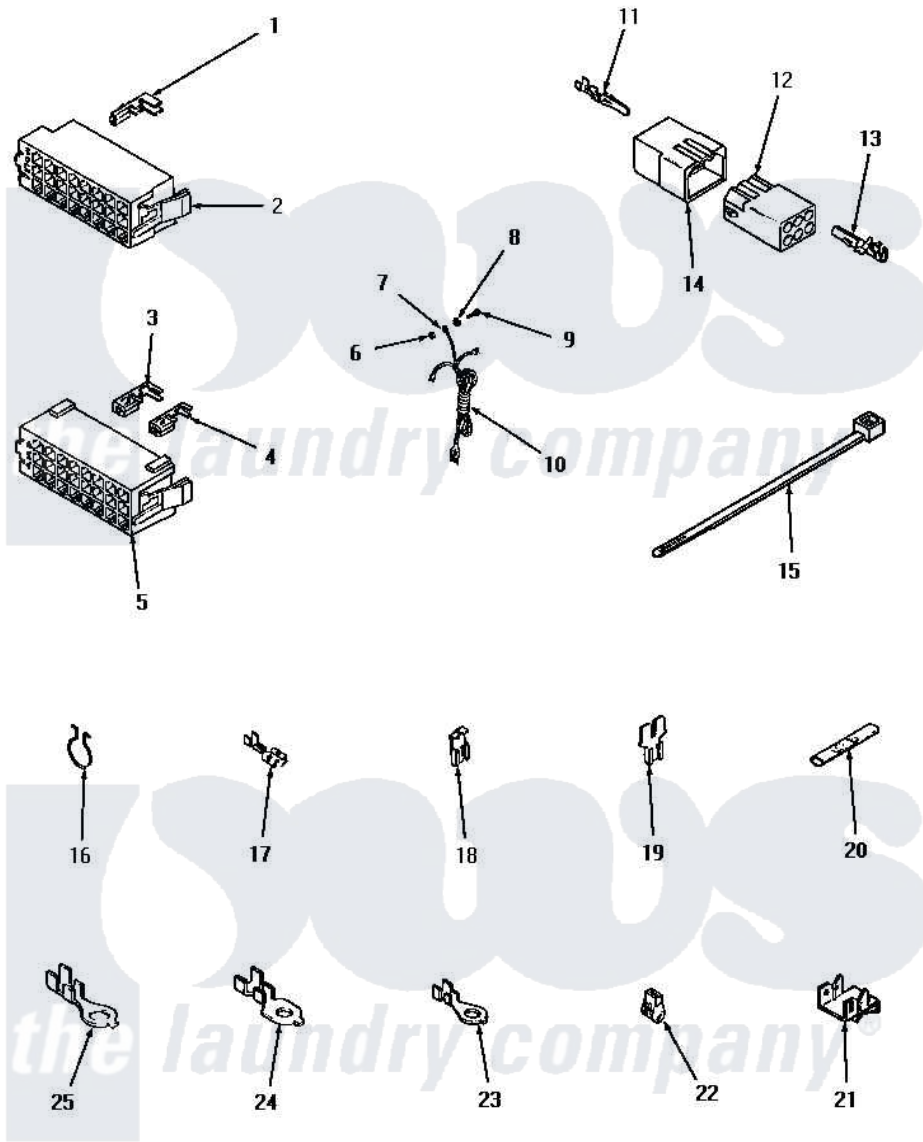

Amana HA4020 17 - POWER CORD & WIRE TERMINALS

POWER CORD AND WIRE TERMINALS

Amana [Residential Amana HA4020 Washer Parts](#) Parts Diagram 17 - POWER CORD & WIRE TERMINALS
 Click on the part number to view part

Item	Original Part Number	Replaced By	Status	Part Description
1	24176		Not Available	MOLEX TERMINAL
2	24175	12500058		Knob Ski
3	00183		Not Available	TERMINAL,FEMALE 2-WIRE
4	00180		Not Available	TERMINAL,FEMALE
5	28856		Not Available	HOUSING,24 POSITION
6	03673		Not Available	NUT
7	Y00000000		Not Available	SEE NOTE GROUND WIRE, GREEN
8	03815			Lockwasher, No.10 Ext Shk
9	20267			Screw, 10-24 X 3/8 Round
10	22660		Not Available	POWER CORD AND PLUG
11	Y00116			Terminal, Pin-Male
12	26708			Receptacle, 6 Circuit
13	Y00117	5011-XX		093 Female Socket
14	23041			Plug, 6 Circuit
15	55881	M0321209		Tie-Electrical
16	51291			Clip, Wire

17	Y00119		Not Available	SPADE TERMINAL(18 GAUGE) (1/4 INCH-(1) 18 GAUGE WIRE)
18	Y00120			Terminal, Flag-1/4 Fema
19	29673		Not Available	DOUBLE CONNECTOR
20	21091		Not Available	CONNECTOR TWO 1/4 INCH MALE
21	Y00161	B5733302		Clip, Ground
22	70210		Not Available	INSULATOR,BLUE
23	00110			No.10 18 Gauge Wire
24	Y00111			Ring Terminal No.10 No.10 18 Gauge Wires Or
25	Y00113		Not Available	TERMINAL,RING-1/4 STUD