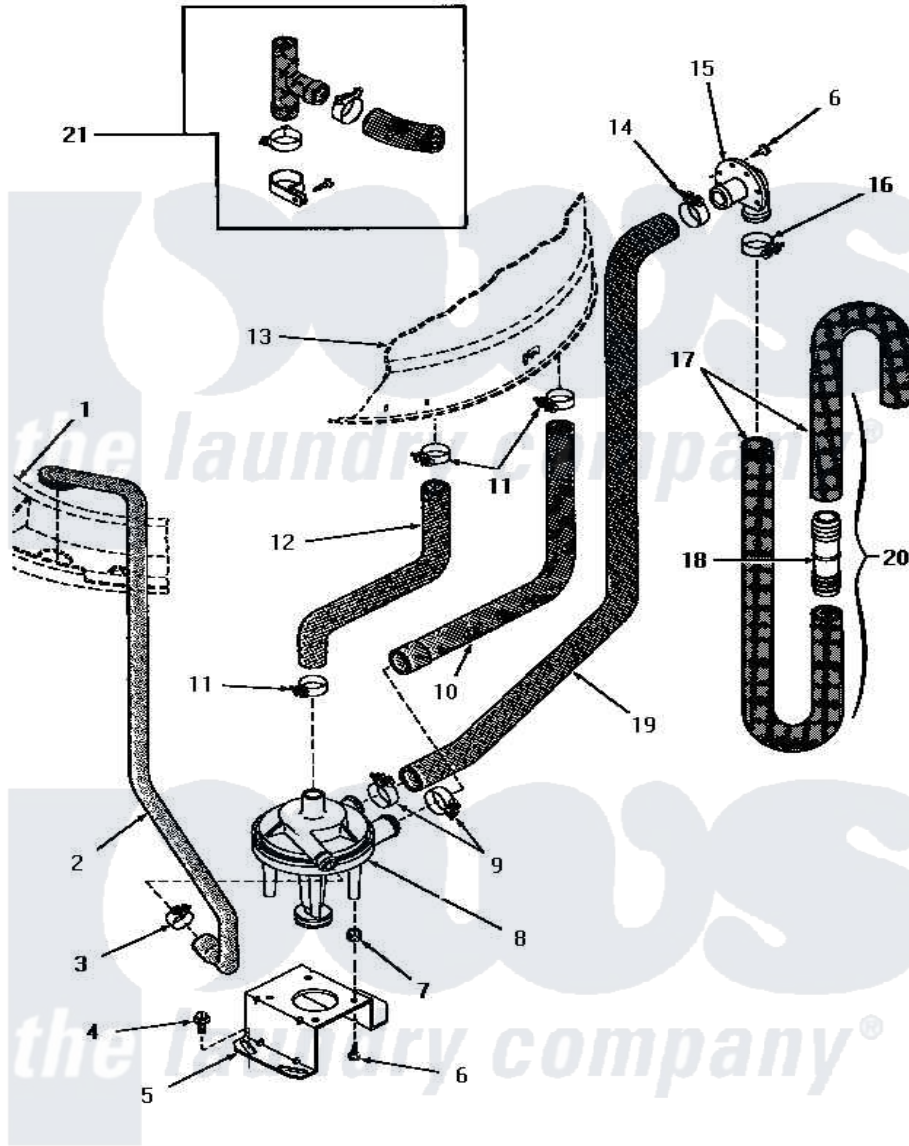

Amana HA4020 18 - PUMP ASSY/BRKT/HOSES & SIPHON BREAK KIT

PUMP ASSEMBLY, BRACKET, HOSES AND SIPHON BREAK KIT
(Models equipped with rubber drain hose)

Amana [Residential Amana HA4020 Washer Parts](#) Parts Diagram 18 - PUMP ASSY/BRKT/HOSES & SIPHON BREAK KIT

[Click on the part number to view part](#)

Item	Original Part Number	Replaced By	Status	Part Description
1	Y00000000		Not Available	SEE NOTE OUTER TUB COVER
2	27232		Not Available	HOSE
3	27644	285655		Clamp, Hose
4	27157			Screw, 10-24 X 5/8 Spec
5	27105			Bracket, Pump Mounting
6	51784		Not Available	SCREW,10B-16 X 1/2 HEX
7	27063			On-Sert
8	27065	31968		Assembly, Pump NA
9	27153	285655		Clamp, Hose
10	27160		Not Available	HOSE,TUB TO PUMP-DRAIN
11	27151	285655		Clamp, Hose
12	27159		Not Available	HOSE,TUB TO PUMP
13	Y00000000		Not Available	SEE NOTE OUTER TUB
14	20391	285655		Clamp, Hose
15	23553		Not Available	ELBOW,DRAIN HOSE-PLAST

16	20211	285655	Clamp, Hose
17	28293		Hose, Drain
18	25863	16272	Connector, Straight
19	27161		Hose, Pump To Drain Val
20	Y00000000		Not Available SEE NOTE DRAIN HOSE AND HOSE COUPLER -- (SEE NOTE 1)
21	297P3	76660	Break-Sphn