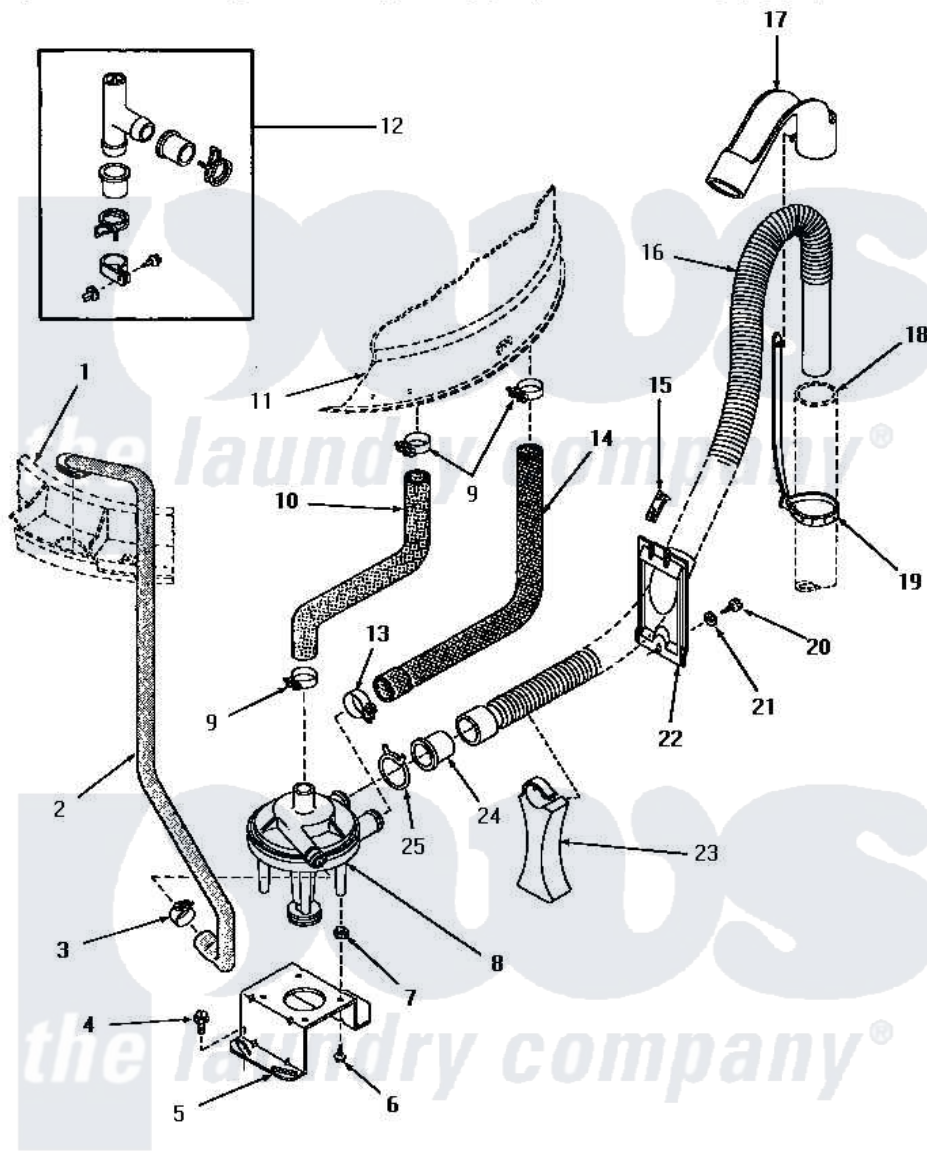

Amana HA4020 19 - PUMP ASSY/BRKT/HOSES & SIPHON BREAK KIT

PUMP ASSEMBLY, BRACKET, HOSES AND SIPHON BREAK KIT
(Models equipped with plastic drain hose)

Amana [Residential Amana HA4020 Washer Parts](#) Parts Diagram 19 - PUMP ASSY/BRKT/HOSES & SIPHON BREAK KIT

[Click on the part number to view part](#)

Item	Original Part Number	Replaced By	Status	Part Description
1	Y00000000		Not Available	SEE NOTE OUTER TUB COVER
2	27232		Not Available	HOSE
3	27644	285655		Clamp, Hose
4	27157			Screw, 10-24 X 5/8 Spec
5	27105			Bracket, Pump Mounting
6	51784		Not Available	SCREW,10B-16 X 1/2 HEX
7	27063			On-Sert
8	27065	31968		Assembly, Pump NA
9	27151	285655		Clamp, Hose
10	27159		Not Available	HOSE,TUB TO PUMP
11	Y00000000		Not Available	SEE NOTE OUTER TUB
12	386P3	76660		Break-Sphn
13	27153	285655		Clamp, Hose
14	27160		Not Available	HOSE,TUB TO PUMP-DRAIN
15	29936		Not Available	HOSE RETAINER CLIP

16	29142	39952		Hose- Drai
17	29144	22003814		Retainer, Drain Hose
18	Y00000000		Not Available	SEE NOTE STANDPIPE
19	29999	8539404		Tie-Wire
20	27196	27001200		Screw
21	20492	M0270504		Washer
22	29131		Not Available	RETAINER,DIRECTIONAL
23	29284			Stand, Hose
24	29143		Not Available	HOSE,ADAPTER
25	29172		Not Available	CLAMP,HOSE
NI	406P3	451P3		Kit Drain Extension