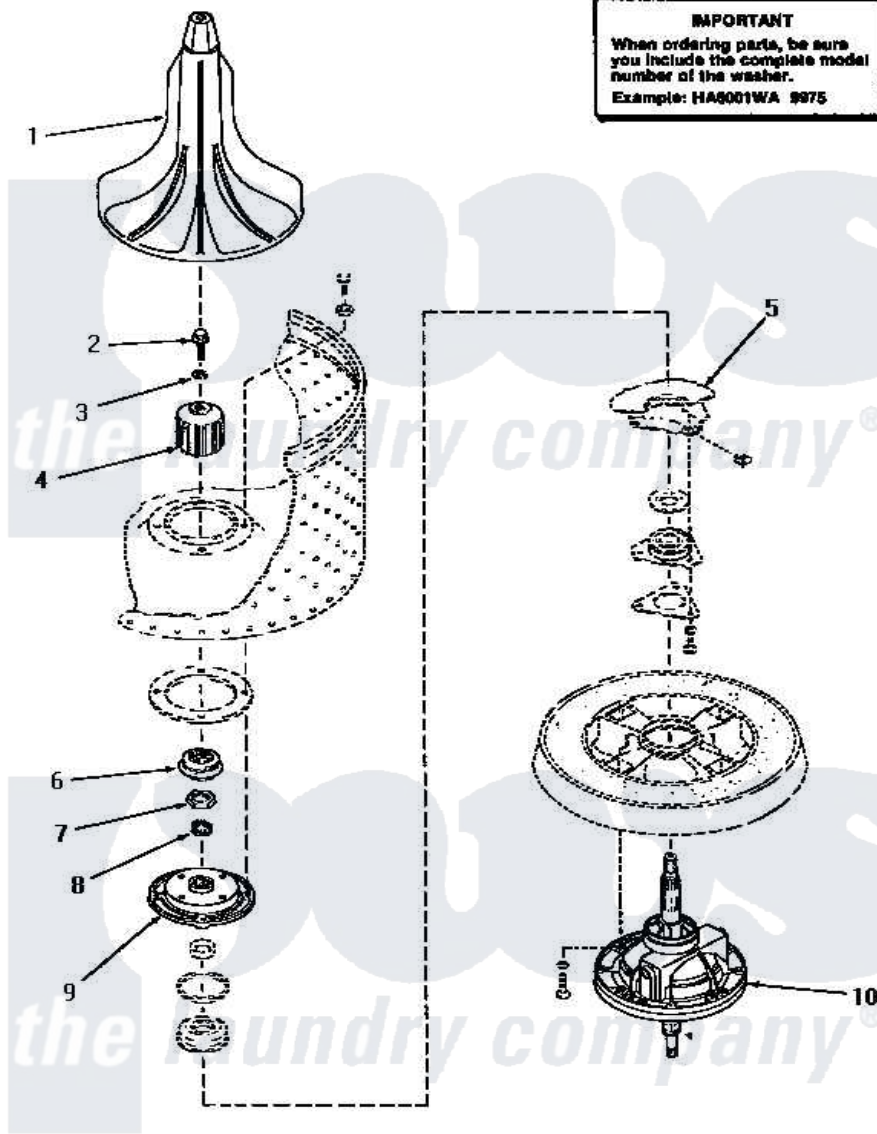

Amana HA4020 20 - SHORT POST DRIVE (ADDITION)

SHORT POST DRIVE

Amana [Residential Amana HA4020 Washer Parts](#) Parts Diagram 20 - SHORT POST DRIVE (ADDITION)
 Click on the part number to view part

Item	Original Part Number	Replaced By	Status	Part Description
1	30855	40000501W		Agitator, Flex Vane
2	30852			Screw, No.8-1/4 X 20 X 3/
3	30853		Not Available	SEAL
4	30071	R9900189		Kit, Drive Bell And Seal
5	Y00000000		Not Available	SEE NOTE OUTER TUB
6	30022		Not Available	ASSY,SEAL-HEAD xREPLACE
7	Y29220	40016301		Nut, Lock
8	29728	40008301		Insert, Spline
9	30034		Not Available	HUB ASSEMBLY
10	30848	33227P		Assembly- Tran
"	33227	33227P		Assembly- Tran